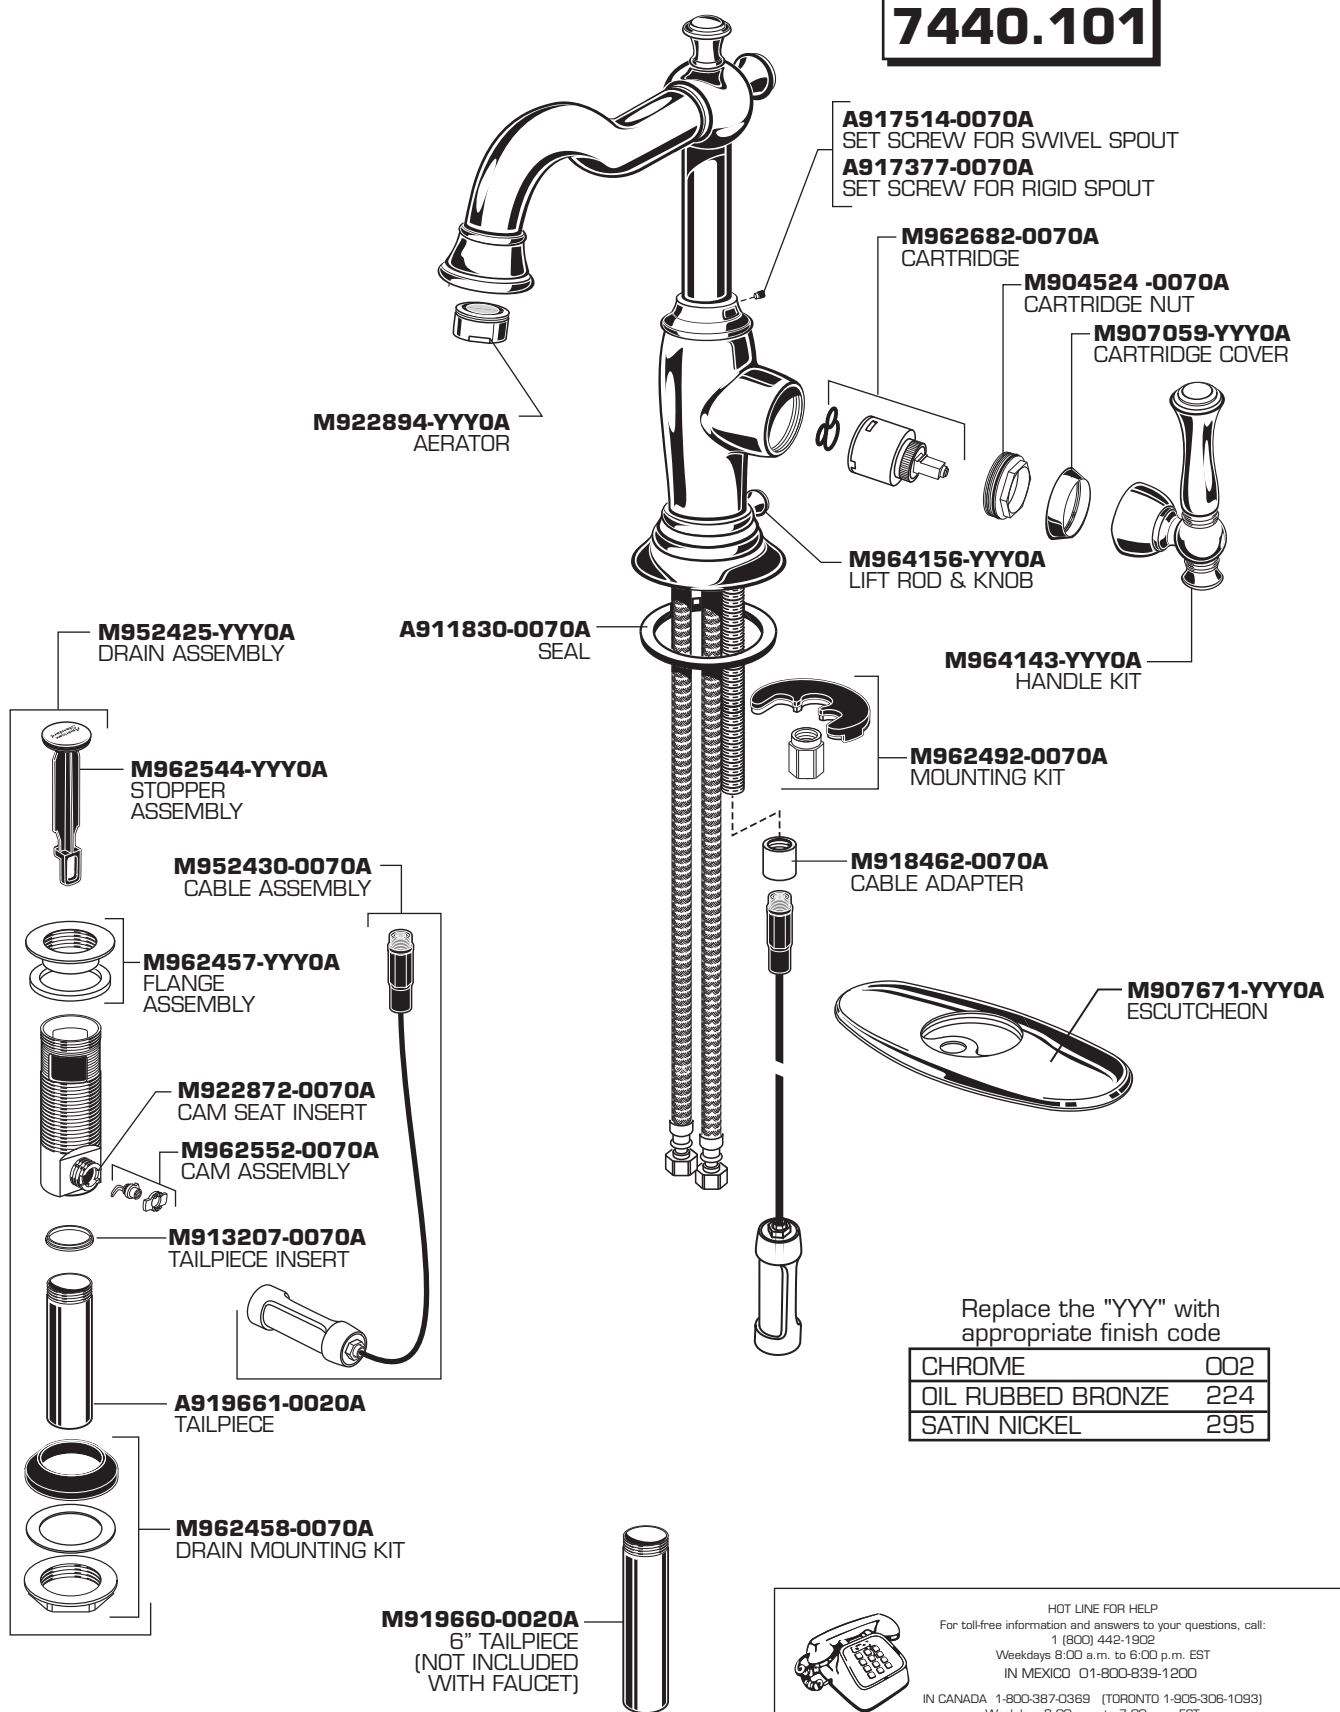

QUENTIN™
MONOBLOCK LAVATORY
FAUCET with Speed Connect™ Drain
MODEL NUMBER

7440.101

Replace the "YYY" with appropriate finish code

CHROME	002
OIL RUBBED BRONZE	224
SATIN NICKEL	295

HOT LINE FOR HELP
 For toll-free information and answers to your questions, call:
 1 (800) 442-1902
 Weekdays 8:00 a.m. to 6:00 p.m. EST
 IN MEXICO 01-800-839-1200