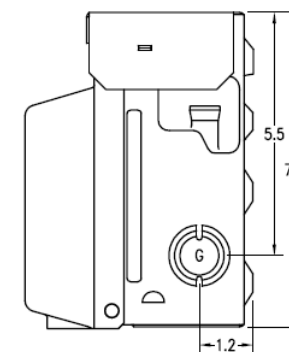

Top View

Knockouts

L= 1/2", 3/4" KO
G= 1/2", 3/4", 1" KO
M= 1/2", 3/4", 1", 1-1/4" KO

Left Side View

Back View

Front Cover

Right Side View

Bottom View

Wire Range Size

CONNECTOR	COPPER		ALUMINUM	
	SOLID	STRAND	SOLID	STRAND
LINE	14-8	14-2	12-8	12-2
LOAD	14-8	14-2	12-8	12-2
NEUTRAL	-----	-----	-----	-----
EQUIP. GRND.	12-8	12-2	12-8	12-2

imagination at work