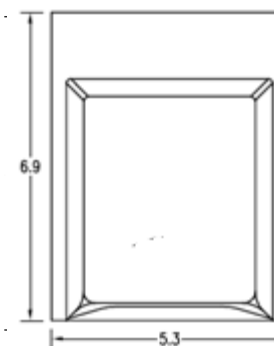

Top View

Knockouts

L= 1/2", 3/4" KO
G= 1/2", 3/4", 1" KO
M= 1/2", 3/4", 1", 1-1/4" KO

Left Side View

Back View

Front Cover

Right Side View

Bottom View

Wire Range Size

CONNECTOR	COPPER		ALUMINUM	
	SOLID	STRAND	SOLID	STRAND
LINE	14-8	14-2	12-8	12-2
LOAD	14-8	14-2	12-8	12-2
NEUTRAL	-----	-----	-----	-----
EQUIP. GRND.	12-8	12-2	12-8	12-2

imagination at work