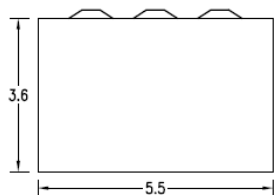

Top View

Knockouts

L= 1/2", 3/4" KO
G= 1/2", 3/4", 1" KO
M= 1/2", 3/4", 1", 1-1/4" KO

Left Side View

Back View

Front Cover

Right Side View

Bottom View

Wire Range Size

CONNECTOR	COPPER		ALUMINUM	
	SOLID	STRAND	SOLID	STRAND
LINE	14-8	14-2	12-8	12-2
LOAD	14-8	14-2	12-8	12-2
NEUTRAL	-----	-----	-----	-----
EQUIP. GRND.	12-8	12-2	12-8	12-2

imagination at work