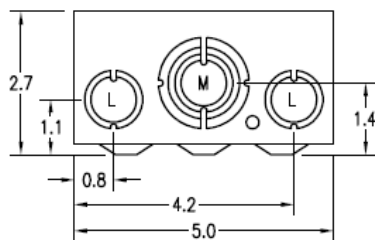

Top View

Knockouts

L= 1/2", 3/4" KO
G= 1/2", 3/4", 1" KO
M= 1/2", 3/4", 1", 1-1/4" KO

Left Side View

Back View

Front Cover

Right Side View

Bottom View

Wire Range Size

CONNECTOR	COPPER		ALUMINUM	
	SOLID	STRAND	SOLID	STRAND
LINE	14-8	14-2	12-8	12-2
LOAD	14-8	14-2	12-8	12-2
NEUTRAL	-----	-----	-----	-----
EQUIP. GRND.	12-8	12-2	12-8	12-2

imagination at work