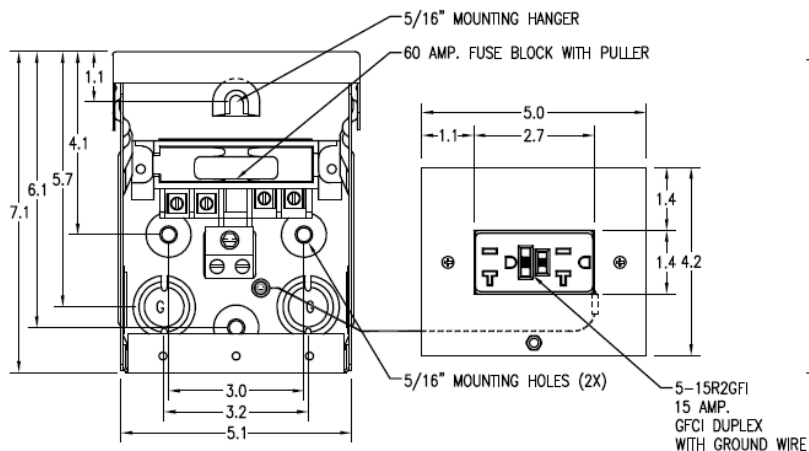

Top View

Knockouts

L= 1/2", 3/4" KO
G= 1/2", 3/4", 1" KO
M= 1/2", 3/4", 1", 1-1/4" KO

Left Side View

Back View

Front Cover

Right Side View

Bottom View

Wire Range Size

CONNECTOR	COPPER		ALUMINUM	
	SOLID	STRAND	SOLID	STRAND
LINE	14-8	14-2	12-8	12-2
LOAD	14-8	14-2	12-8	12-2
NEUTRAL	-----	-----	-----	-----
EQUIP. GRND.	12-8	12-2	12-8	12-2

imagination at work

GE 60A GD AC DISCONNECT PULLER-TYPE 240V NON-FUSIBLE 10HP 15A GFI RECEPT STEEL N3R ENCL

CAT NO	DWG DATE	REV #
TFN60RGFR	04/10/2016	02