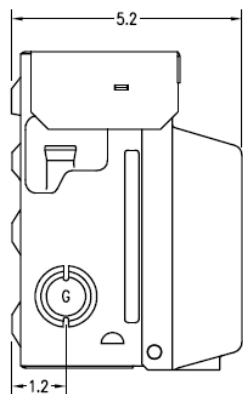

Top View

Knockouts

L= 1/2", 3/4" KO
G= 1/2", 3/4", 1" KO
M= 1/2", 3/4", 1", 1-1/4" KO

Left Side View

Back View

Front Cover

Right Side View

Bottom View

Wire Range Size

CONNECTOR	COPPER		ALUMINUM	
	SOLID	STRAND	SOLID	STRAND
LINE	14-8	14-2	12-8	12-2
LOAD	14-8	14-2	12-8	12-2
NEUTRAL	-----	-----	-----	-----
EQUIP. GRND.	12-8	12-2	12-8	12-2

imagination at work