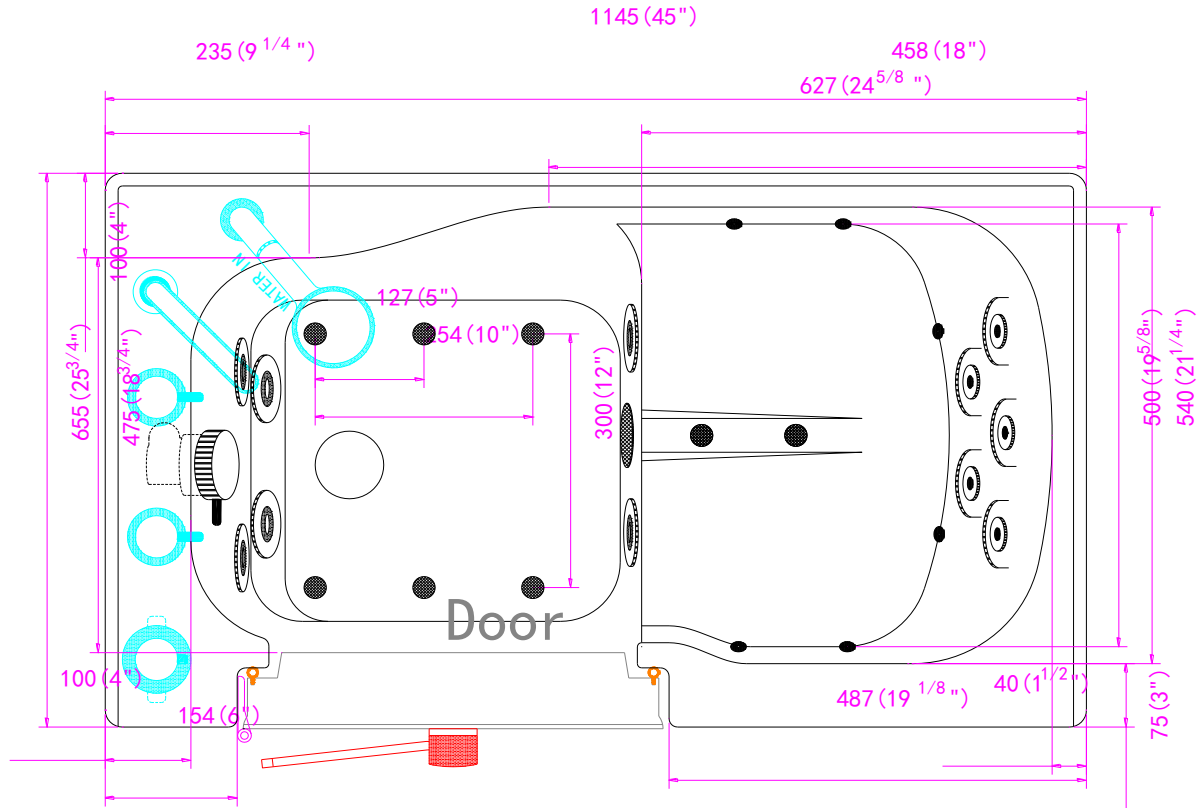

Mobile Microbubble Massage Walk In Bathtub

Disclaimer:

In an effort to continually improve our product, specifications and configurations are subject to change without notice. Before ordering or installing, consider future access to essential equipment.