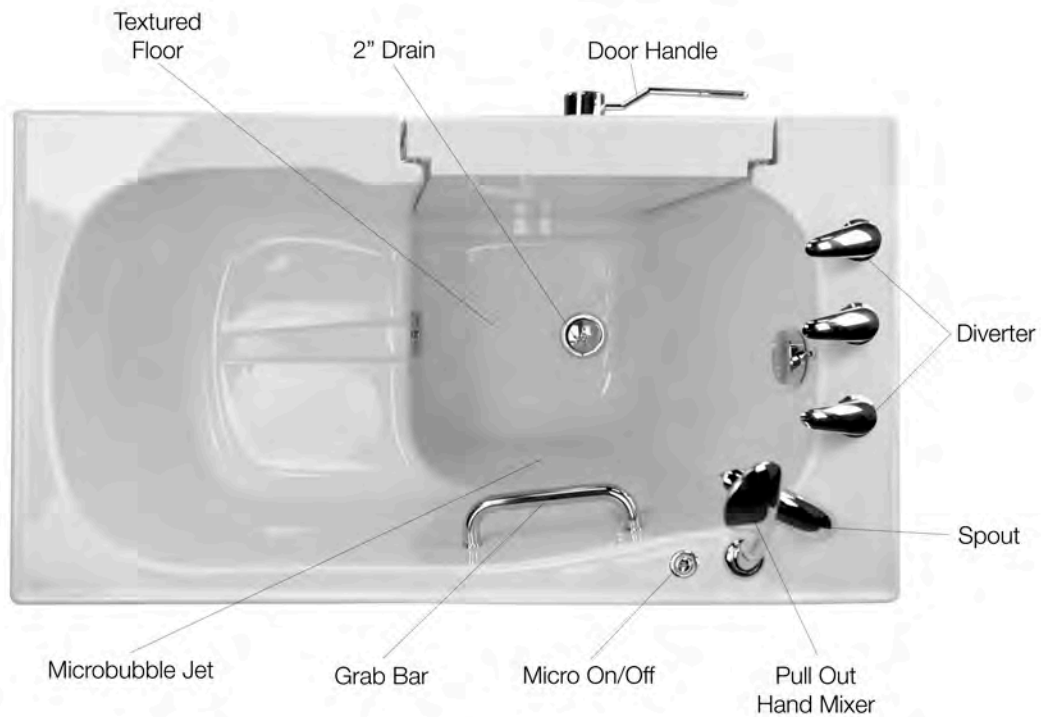

# Mobile Microbubble Massage Walk In Bathtub

OA2645M-HB-L Left Drain

OA2645M-HB-R Right Drain

Actual Size: 26'' W x 45'' L x 42'' H  
 Shipping Size: 28'' W x 47'' L x 50'' H  
 Shipping Weight: 300lbs.  
 Net Weight: 220lbs.  
 Water Capacity: 75 gal. US (unoccupied)  
 45-65 gal. US (occupied)  
 Approx. Drain Time: +/- 2 minutes (unoccupied bathtub)  
 at ideal home plumbing conditions  
 Approx. Fill Time: 14 gallons per minute  
 based on in-house water pressure  
 (Disclaimer: Drainage time depends on house drain conditions.)

**Options:**

- Left or Right Hinged Door

**Included Features:**

1. Acrylic Tub Shell:
  - High quality acrylic
  - Excellent color uniformity
  - High Gloss White Finish
  - Fiberglass Reinforced
2. Low threshold step in 7''
3. Stainless Steel Frame with Adjustable Leveling Legs
4. Seat: 19'' W x 16.5'' H x 14'' L
5. One (1) front and one (1) end removable access panels
6. Wall mounted stainless steel safety grab bar in plated chrome finish
7. MicroBubble Therapy System (10AMP 1,200W)
  - 1HP Pump
  - Pressure Vessel
  - Air Switch and one (1) jet
  - Agitator Valve
8. Five-Piece Fast Fill Huntington Brass Roman faucet set (chrome finish)
  - 18 GPM (average) @60 PSI
  - Pull out, hand held, chrome plated shower with 5 ft. retractable stainless steel braided hose

**Plumbing:**

- Two (2) x 5' long stainless steel braided water supply lines with 3/4'' IPS connectors
- 2'' floor drain

**Electrical:**

Electrical requirement is one dedicated 120 V electrical line with a 20AMP GFCI standard three prong outlet

# Mobile Microbubble Massage Walk In Bathtub