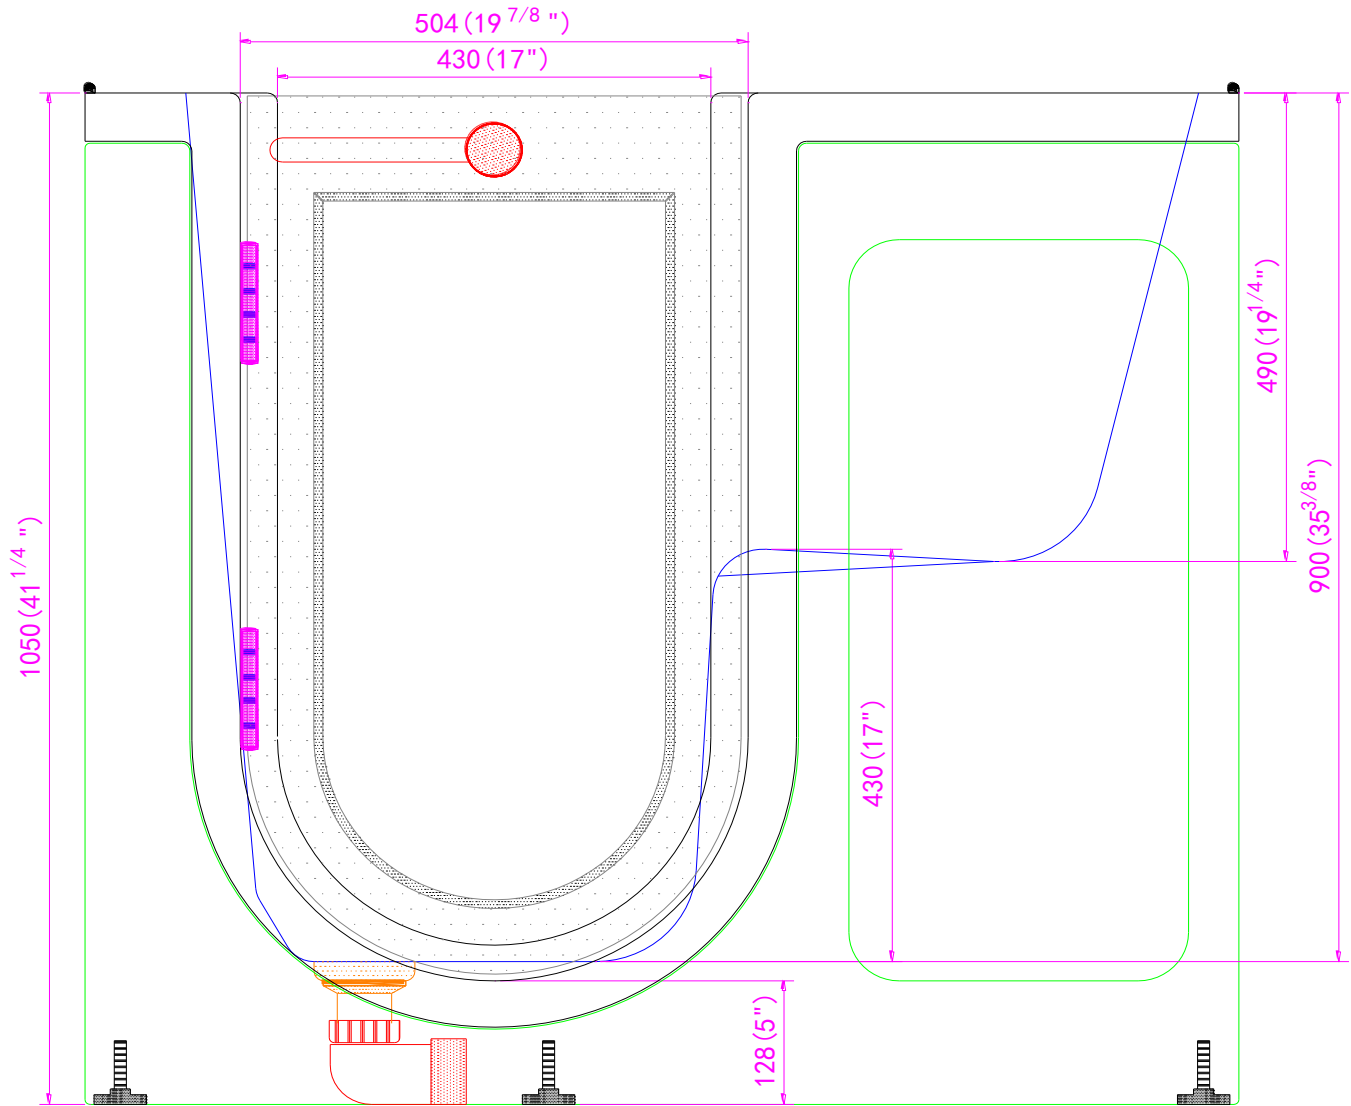

Mobile Microbubble Massage Walk In Bathtub

Disclaimer:
In an effort to continually improve our product, specifications and configurations are subject to change without notice. Before ordering or installing, consider future access to essential equipment.