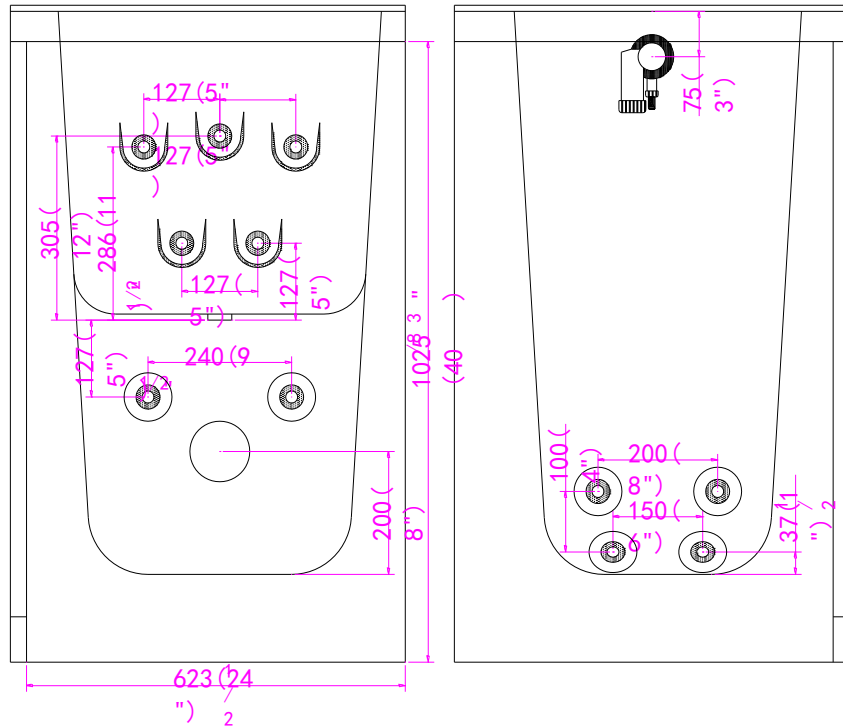

Mobile Microbubble Massage Walk In Bathtub

Disclaimer:

In an effort to continually improve our product, specifications and configurations are subject to change without notice. Before ordering or installing, consider future access to essential equipment.