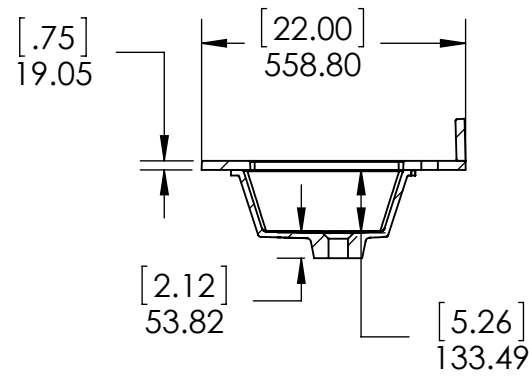

Rev #	Approved by	Change
0	R. Rubio	Released

PROPRIETARY AND CONFIDENTIAL
THE INFORMATION CONTAINED IN THIS DRAWING IS THE SOLE PROPERTY OF WOODCRAFTERS. ANY REPRODUCTION IN PART OR AS A WHOLE WITHOUT THE WRITTEN PERMISSION OF WOODCRAFTERS IS PROHIBITED.

UNLESS OTHERWISE SPECIFIED
DIMENSIONS ARE IN MM. AND (INCHES)
TOLERANCES ARE
+0.125 [3.175] -0.125 [-3.175]
SCALE:1:16

	NAME	DATE
DRAWN	J.Martinez	08/12/16
CHECKED	E. Sandoval	08/12/16
ENG APPR.	R. Rubio	08/12/16
MFG APPR.	C. Leal	08/12/16

Wood Crafters

SIZE DWG. NO. **A** Shark Tank 61x22 Rect

SHEET 1 OF 2 REV: **0**