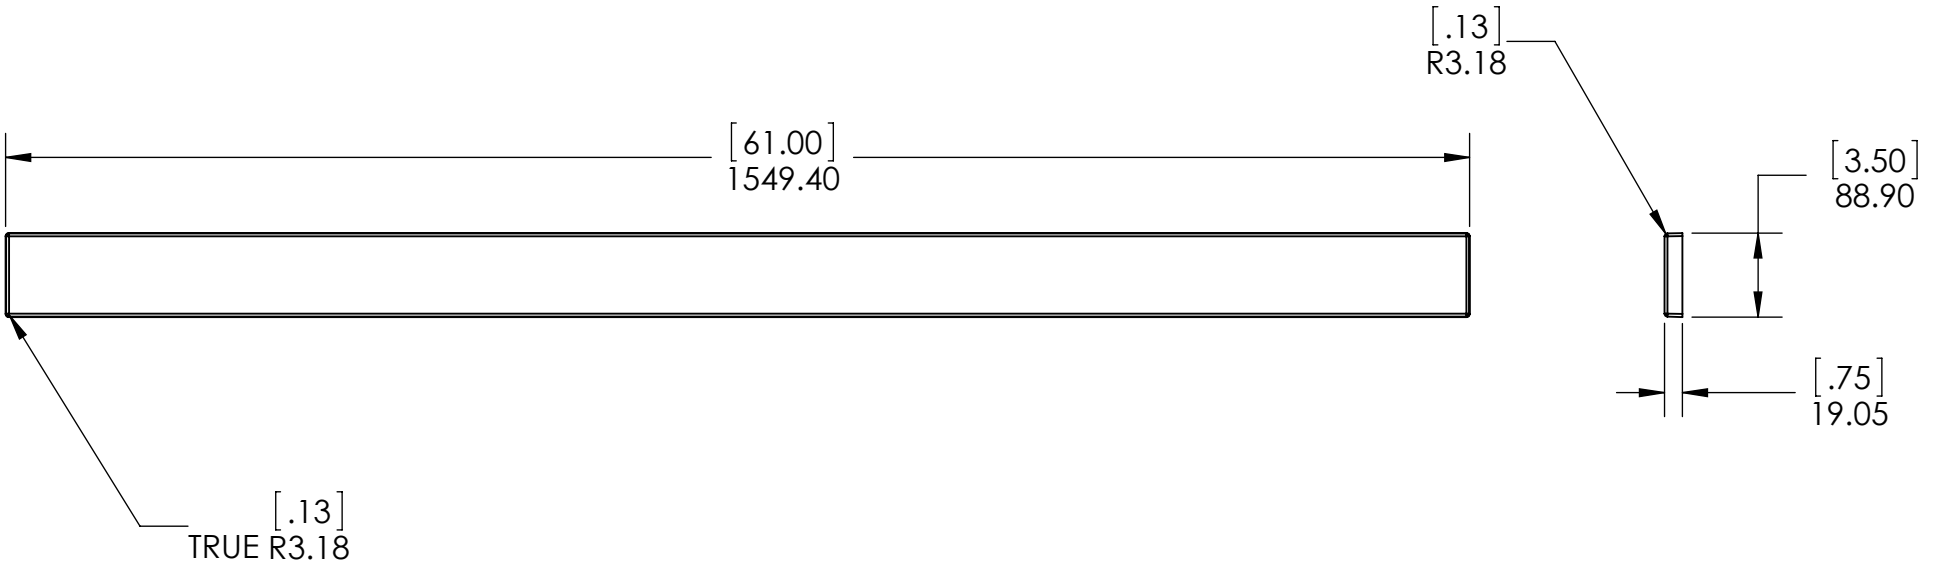

Rev #	Approved by	Change
0	R. Rubio	Released

PROPRIETARY AND CONFIDENTIAL
THE INFORMATION CONTAINED IN THIS DRAWING IS THE SOLE PROPERTY OF WOODCRAFTERS. ANY REPRODUCTION IN PART OR AS A WHOLE WITHOUT THE WRITTEN PERMISSION OF WOODCRAFTERS IS PROHIBITED.

UNLESS OTHERWISE SPECIFIED
DIMENSIONS ARE IN MM. AND [INCHES]
TOLERANCES ARE
+ 0.125 [3.175] - 0.125 [-3.175]
SCALE: 1: 8

	NAME	DATE
DRAWN	J.Martinez	08/12/16
CHECKED	E. Sandoval	08/12/16
ENG APPR.	R. Rubio	08/12/16
MFG APPR.	C. Leal	08/12/16

Wood Crafters

SIZE DWG. NO. SHEET 1 OF 2
A Backsplash 61x3.5 REV: **0**