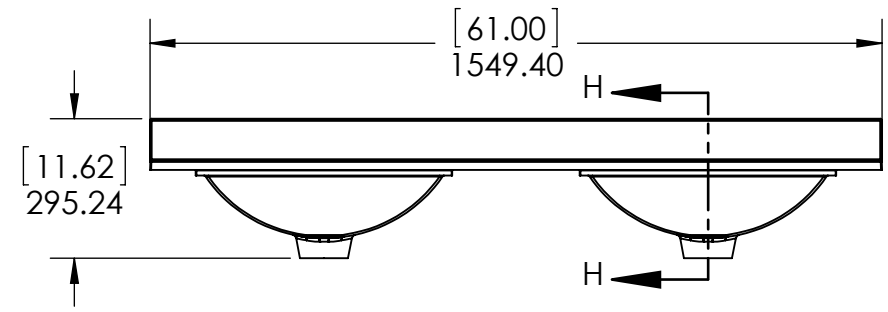

Rev #	Approved by	Change
0	R. Rubio	Released

PROPRIETARY AND CONFIDENTIAL
THE INFORMATION CONTAINED IN THIS DRAWING IS THE SOLE PROPERTY OF WOODCRAFTERS. ANY REPRODUCTION IN PART OR AS A WHOLE WITHOUT THE WRITTEN PERMISSION OF WOODCRAFTERS IS PROHIBITED.

UNLESS OTHERWISE SPECIFIED
DIMENSIONS ARE IN MM. AND (INCHES)
TOLERANCES ARE
+0.125 [3.175] -0.125 [-3.175]
SCALE:1:16

	NAME	DATE
DRAWN	J.Martinez	08/12/16
CHECKED	E. Sandoval	08/12/16
ENG APPR.	R. Rubio	08/12/16
MFG APPR.	C. Leal	08/12/16

Wood Crafters

SIZE DWG. NO. **A** Shark Tank 61x22 Rect

SHEET 1 OF 2 REV: **0**