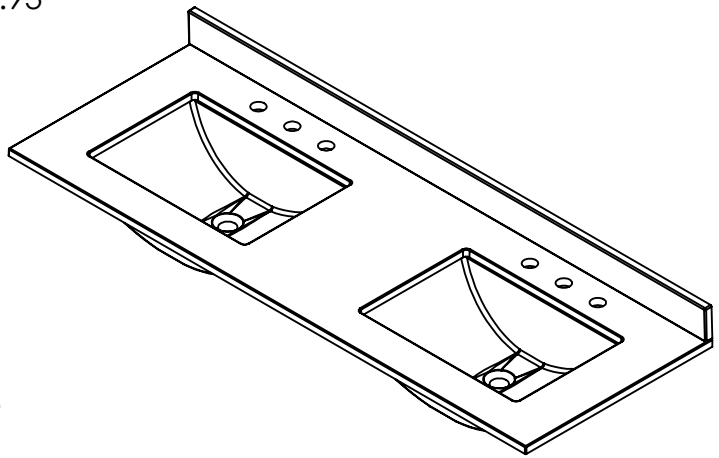

Rev #	Approved by	Change
0	R. Rubio	Released

PROPRIETARY AND CONFIDENTIAL
THE INFORMATION CONTAINED IN THIS DRAWING IS THE SOLE PROPERTY OF WOODCRAFTERS. ANY REPRODUCTION IN PART OR AS A WHOLE WITHOUT THE WRITTEN PERMISSION OF WOODCRAFTERS IS PROHIBITED.

UNLESS OTHERWISE SPECIFIED
DIMENSIONS ARE IN MM. AND (INCHES)
TOLERANCES ARE
+0.125 [3.175] -0.125 [-3.175]
SCALE:1:16

	NAME	DATE
DRAWN	J.Martinez	08/12/16
CHECKED	E. Sandoval	08/12/16
ENG APPR.	R. Rubio	08/12/16
MFG APPR.	C. Leal	08/12/16

Wood Crafters

SIZE DWG. NO. **A** Shark Tank 61x22 Rect

SHEET 1 OF 2 REV: **0**