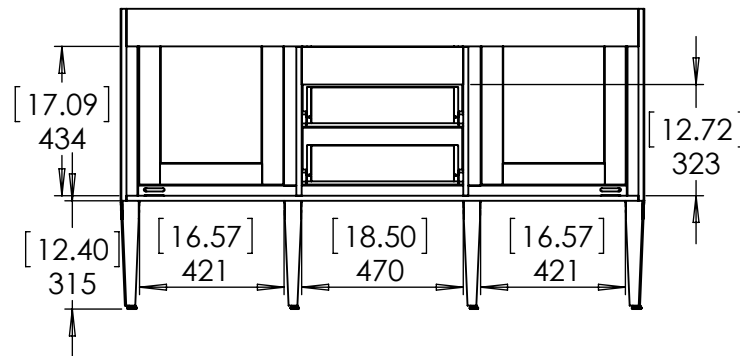

Top view

Back view without backing

Isometric view

Front view

Side view

Back view with backing

SECTION A-A
SCALE 1 : 20

ITEM:	HY60-SY HY60-WH	REV	A
NOMBRE:	Hensley 60in Vanity - White/Shale Grey		
MATERIAL:	German Beech 4/4 Laminated particle board		
DIBUJO	LEAF	27/05/19	
REVISO	ING	27/05/19	
APROBO	R&D	27/05/19	
ESCALA:	1:20	MODELO:	Hensley 60in

UNLESS OTHERWISE SPECIFIED
 DIMENSIONS ARE IN MM. AND (INCHES)
 TOLERANCES ARE
 +0.125 [3.175] -0.125 [-3.175]
 SCALE:1:16

	NAME	DATE
DRAWN	J.Martinez	08/12/16
CHECKED	E. Sandoval	08/12/16
ENG APPR.	R. Rubio	08/12/16
MFG APPR.	C. Leal	08/12/16

UNLESS OTHERWISE SPECIFIED
 DIMENSIONS ARE IN MM. AND [INCHES]
 TOLERANCES ARE
 + 0.125 [3.175] - 0.125 [-3.175]
 SCALE: 1: 8

	NAME	DATE
DRAWN	J.Martinez	08/12/16
CHECKED	E. Sandoval	08/12/16
ENG APPR.	R. Rubio	08/12/16
MFG APPR.	C. Leal	08/12/16

UNLESS OTHERWISE SPECIFIED
 DIMENSIONS ARE IN MM. AND [INCHES]
 TOLERANCES ARE
 + 0.125 [3.175] - 0.125 [-3.175]
 SCALE:1: 8

	NAME	DATE
DRAWN	J.Martinez	08/12/16
CHECKED	E. Sandoval	08/12/16
ENG APPR.	R. Rubio	08/12/16
MFG APPR.	C. Leal	08/12/16