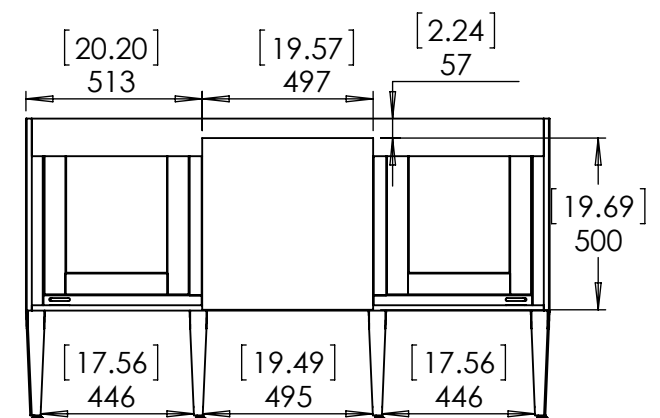

Top view

Back view without backing

Isometric view

Front view

Side view

Back view with backing

SECTION A-A
SCALE 1 : 20

ITEM:	HY60-SY HY60-WH	REV	A
NOMBRE:	Hensley 60in Vanity - White/Shale Grey		
MATERIAL:	German Beech 4/4 Laminated particle board		
DIBUJO	LEAF	27/05/19	
REVISO	ING	27/05/19	
APROBO	R&D	27/05/19	
ESCALA:	1:20	MODELO:	Hensley 60in

UNLESS OTHERWISE SPECIFIED
 DIMENSIONS ARE IN MM. AND (INCHES)
 TOLERANCES ARE
 +0.125 [3.175] -0.125 [-3.175]
 SCALE:1:16

	NAME	DATE
DRAWN	J.Martinez	08/12/16
CHECKED	E. Sandoval	08/12/16
ENG APPR.	R. Rubio	08/12/16
MFG APPR.	C. Leal	08/12/16

UNLESS OTHERWISE SPECIFIED
 DIMENSIONS ARE IN MM. AND [INCHES]
 TOLERANCES ARE
 + 0.125 [3.175] - 0.125 [-3.175]
 SCALE: 1: 8

	NAME	DATE
DRAWN	J.Martinez	08/12/16
CHECKED	E. Sandoval	08/12/16
ENG APPR.	R. Rubio	08/12/16
MFG APPR.	C. Leal	08/12/16

UNLESS OTHERWISE SPECIFIED
 DIMENSIONS ARE IN MM. AND [INCHES]
 TOLERANCES ARE
 + 0.125 [3.175] - 0.125 [-3.175]
 SCALE:1: 8

	NAME	DATE
DRAWN	J.Martinez	08/12/16
CHECKED	E. Sandoval	08/12/16
ENG APPR.	R. Rubio	08/12/16
MFG APPR.	C. Leal	08/12/16