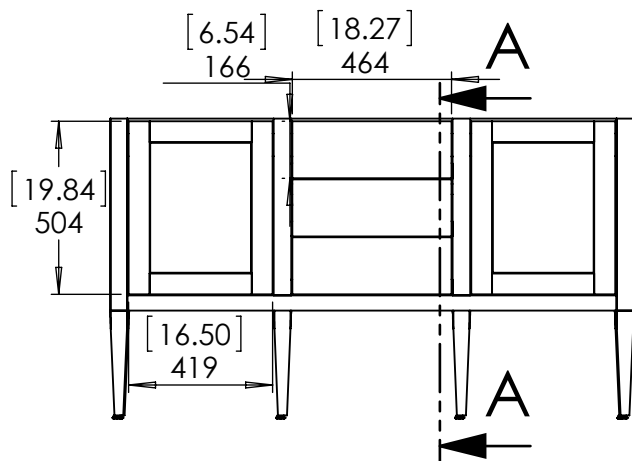

Top view

Back view without backing

Isometric view

Front view

Side view

Back view with backing

SECTION A-A
SCALE 1 : 20

ITEM:	HY60-SY HY60-WH	REV	A
NOMBRE:	Hensley 60in Vanity - White/Shale Grey		
MATERIAL:	German Beech 4/4 Laminated particle board		
DIBUJO	LEAF	27/05/19	
REVISO	ING	27/05/19	
APROBO	R&D	27/05/19	
ESCALA:	1:20	MODELO:	Hensley 60in

UNLESS OTHERWISE SPECIFIED
 DIMENSIONS ARE IN MM. AND (INCHES)
 TOLERANCES ARE
 +0.125 [3.175] -0.125 [-3.175]
 SCALE:1:16

	NAME	DATE
DRAWN	J.Martinez	08/12/16
CHECKED	E. Sandoval	08/12/16
ENG APPR.	R. Rubio	08/12/16
MFG APPR.	C. Leal	08/12/16

UNLESS OTHERWISE SPECIFIED
 DIMENSIONS ARE IN MM. AND [INCHES]
 TOLERANCES ARE
 + 0.125 [3.175] - 0.125 [-3.175]
 SCALE: 1: 8

	NAME	DATE
DRAWN	J.Martinez	08/12/16
CHECKED	E. Sandoval	08/12/16
ENG APPR.	R. Rubio	08/12/16
MFG APPR.	C. Leal	08/12/16

UNLESS OTHERWISE SPECIFIED
 DIMENSIONS ARE IN MM. AND [INCHES]
 TOLERANCES ARE
 + 0.125 [3.175] - 0.125 [-3.175]
 SCALE:1: 8

	NAME	DATE
DRAWN	J.Martinez	08/12/16
CHECKED	E. Sandoval	08/12/16
ENG APPR.	R. Rubio	08/12/16
MFG APPR.	C. Leal	08/12/16