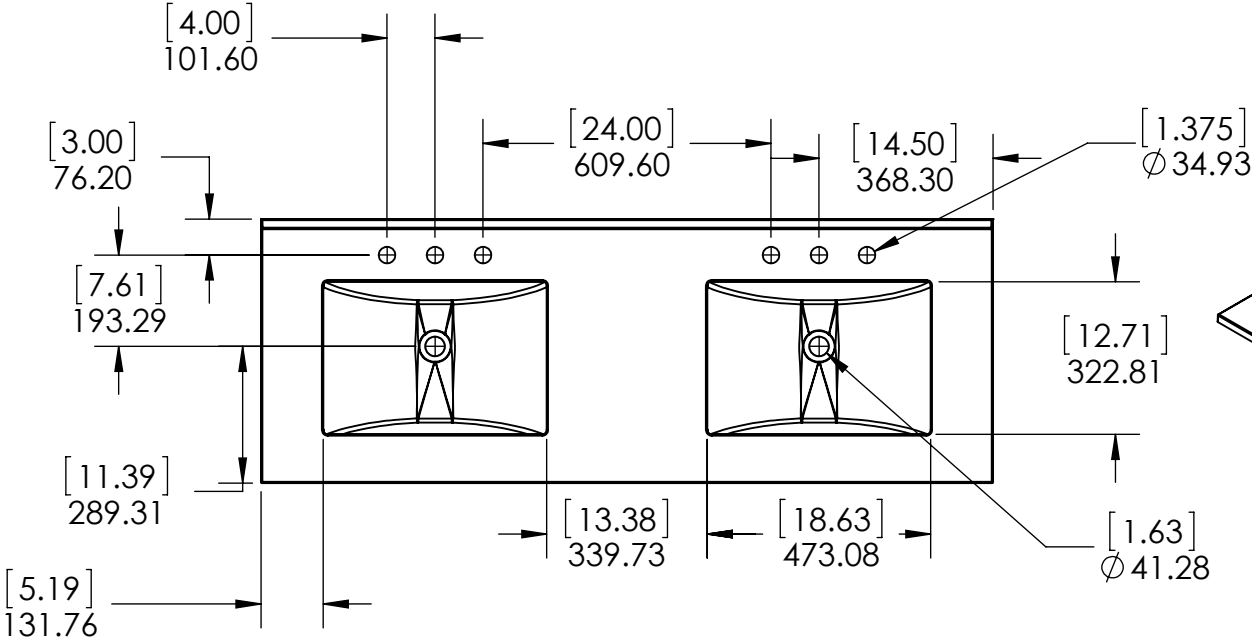

Rev #	Approved by	Change
0	R. Rubio	Released

PROPRIETARY AND CONFIDENTIAL
THE INFORMATION CONTAINED IN THIS DRAWING IS THE SOLE PROPERTY OF WOODCRAFTERS. ANY REPRODUCTION IN PART OR AS A WHOLE WITHOUT THE WRITTEN PERMISSION OF WOODCRAFTERS IS PROHIBITED.

UNLESS OTHERWISE SPECIFIED
DIMENSIONS ARE IN MM. AND (INCHES)
TOLERANCES ARE
+0.125 [3.175] -0.125 [-3.175]
SCALE:1:16

	NAME	DATE
DRAWN	J.Martinez	08/12/16
CHECKED	E. Sandoval	08/12/16
ENG APPR.	R. Rubio	08/12/16
MFG APPR.	C. Leal	08/12/16

Wood Crafters

SIZE DWG. NO. **A** Shark Tank 61x22 Rect

SHEET 1 OF 2 REV: **0**