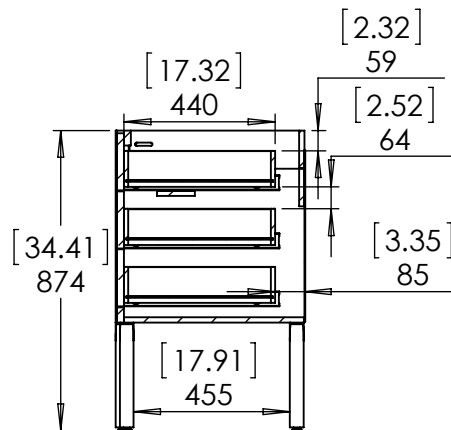

Top view

Back view without backing

Isometric view

Front view

Side view

Back view with backing

SECTION A-A
SCALE 1 : 20

ITEM:	HY60-SY HY60-WH	REV	A
NOMBRE:	Hensley 60in Vanity - White/Shale Grey		
MATERIAL:	German Beech 4/4 Laminated particle board		
DIBUJO	LEAF	27/05/19	
REVISO	ING	27/05/19	
APROBO	R&D	27/05/19	
ESCALA:	1:20	MODELO:	Hensley 60in

UNLESS OTHERWISE SPECIFIED
 DIMENSIONS ARE IN MM. AND (INCHES)
 TOLERANCES ARE
 +0.125 [3.175] -0.125 [-3.175]
 SCALE:1:16

	NAME	DATE
DRAWN	J.Martinez	08/12/16
CHECKED	E. Sandoval	08/12/16
ENG APPR.	R. Rubio	08/12/16
MFG APPR.	C. Leal	08/12/16

UNLESS OTHERWISE SPECIFIED
 DIMENSIONS ARE IN MM. AND [INCHES]
 TOLERANCES ARE
 + 0.125 [3.175] - 0.125 [-3.175]
 SCALE: 1: 8

	NAME	DATE
DRAWN	J.Martinez	08/12/16
CHECKED	E. Sandoval	08/12/16
ENG APPR.	R. Rubio	08/12/16
MFG APPR.	C. Leal	08/12/16

UNLESS OTHERWISE SPECIFIED
 DIMENSIONS ARE IN MM. AND [INCHES]
 TOLERANCES ARE
 + 0.125 [3.175] - 0.125 [-3.175]
 SCALE:1: 8

	NAME	DATE
DRAWN	J.Martinez	08/12/16
CHECKED	E. Sandoval	08/12/16
ENG APPR.	R. Rubio	08/12/16
MFG APPR.	C. Leal	08/12/16