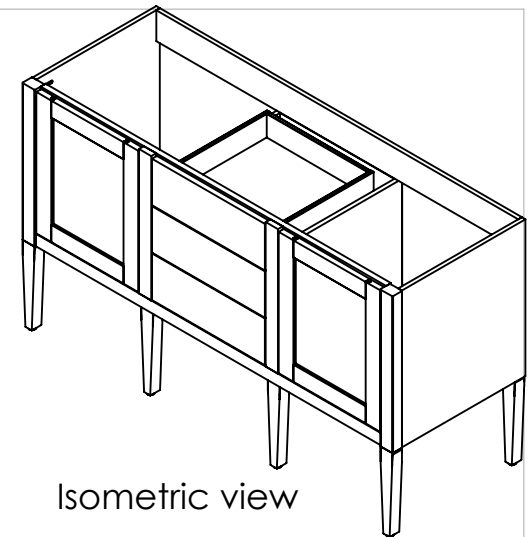

Top view

Back view without backing

Isometric view

Front view

Side view

Back view with backing

SECTION A-A
SCALE 1 : 20

ITEM:	HY60-SY HY60-WH	REV	A
NOMBRE:	Hensley 60in Vanity - White/Shale Grey		
MATERIAL:	German Beech 4/4 Laminated particle board		
DIBUJO	LEAF	27/05/19	
REVISO	ING	27/05/19	
APROBO	R&D	27/05/19	
ESCALA:	1:20	MODELO:	Hensley 60in