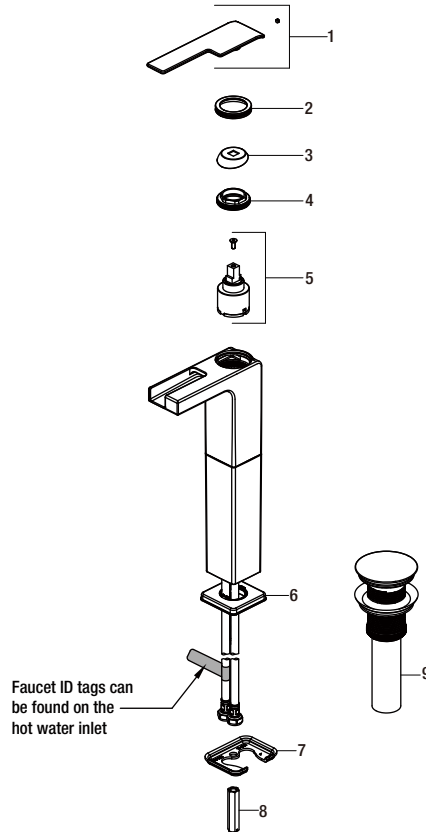

Replacement Parts List

Vessel Filler Faucet in Brushed Nickel and Matte Black

MODEL	SKU #	FINISH
HD67772W-5085	304353810	Brushed Nickel and Matte Black

Many replacement parts can be purchased online or at your local store. Please use the table below to identify the part SKU number needed, go to HOMEDEPOT.COM, and check for online and store availability. If you can't find the part you are looking for, please call 1-855-HD-GLACIER.

Part	Description	Part #	Internet SKU #	Store SKU #
1	Handle assembly	RP1349185		
2	Accessorize cap	RP8056385		
3	Cap	RP8056485		
4	Bonnet nut	RP70569		
5	Cartridge & Screw	RP20082		

Part	Description	Part #	Internet SKU #	Store SKU #
6	Flange	RP8057585		
7	Washer	RP70228		
8	Lock nut	RP56091		
9	Press pop-up assembly	RP4003685		