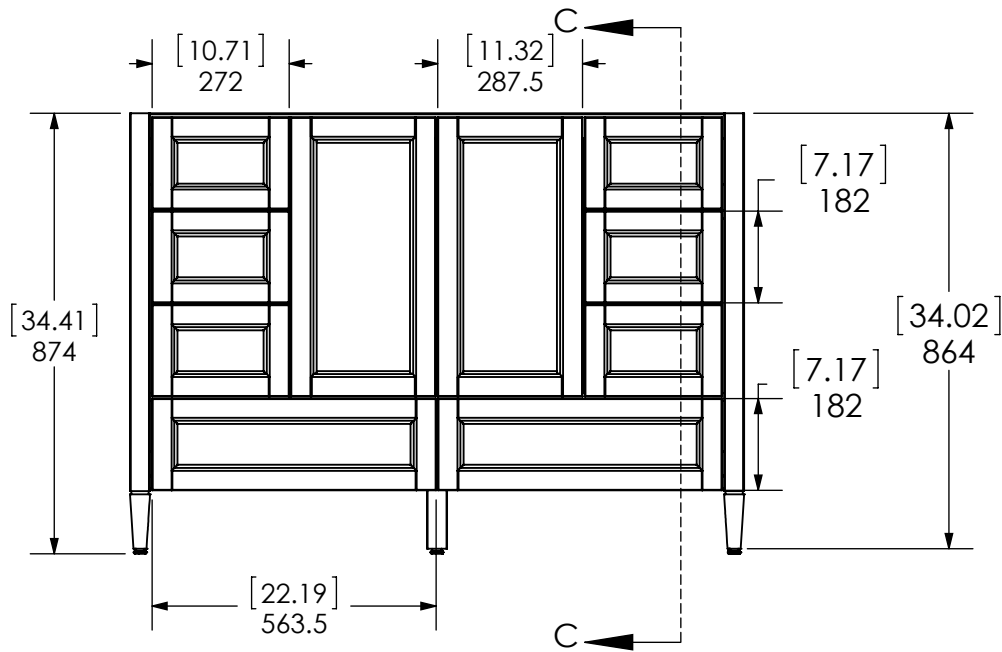

Top View

Isometric View

Front View

SECTION C-C  
SCALE 1 : 15

ITEM: **CB48-WH** REV: **A**

Name: **Claxby 48in - White**

|        |      |          |                               |   |
|--------|------|----------|-------------------------------|---|
| DRW:   | ARB  | 03/26/18 | MATERIAL:                     | <b>German Beech 4/4<br/>Laminated Particle Board<br/>in White</b> |
| REV:   | ING  | 03/26/18 |                               |   |
| APP:   | R&D  | 03/26/18 |                               |   |
| SCALE: | 1:15 | MODELO:  | <b>Vanity Claxby 48 White</b> |   |