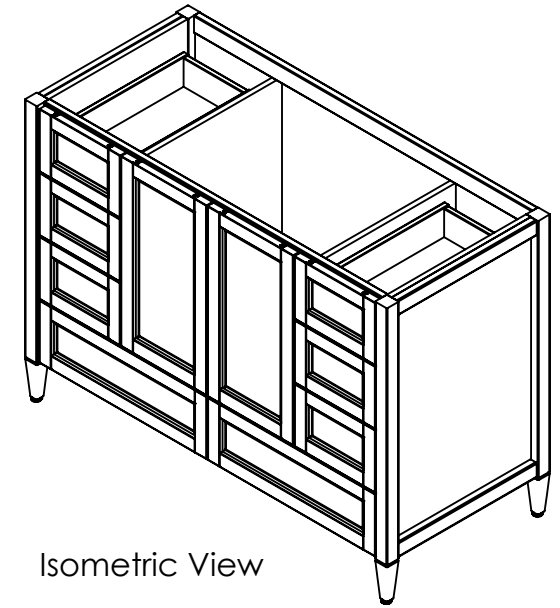

Top View

Isometric View

Front View

SECTION C-C  
SCALE 1 : 15

ITEM: **CB48-WH** REV: **A**

Name: **Claxby 48in - White**

|        |      |          |                               |   |
|--------|------|----------|-------------------------------|---|
| DRW:   | ARB  | 03/26/18 | MATERIAL:                     | <b>German Beech 4/4<br/>Laminated Particle Board<br/>in White</b> |
| REV:   | ING  | 03/26/18 |                               |   |
| APP:   | R&D  | 03/26/18 |                               |   |
| SCALE: | 1:15 | MODELO:  | <b>Vanity Claxby 48 White</b> |   |