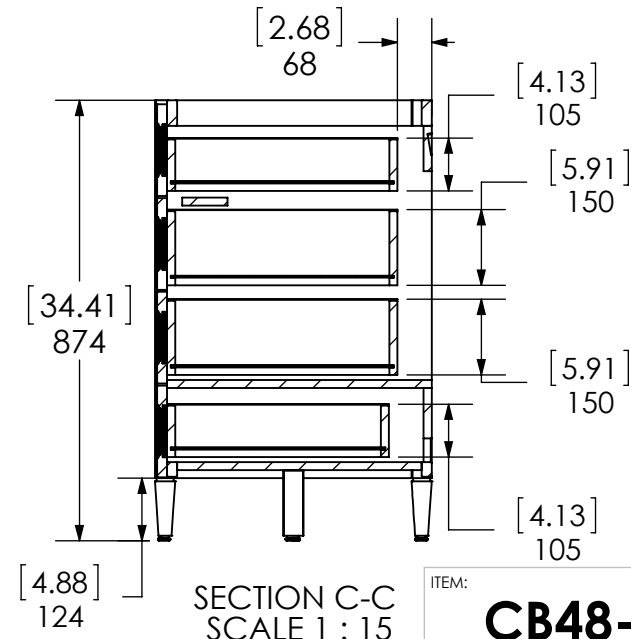

Top View

Isometric View

Front View

SECTION C-C  
SCALE 1 : 15

ITEM: **CB48-WH** REV: **A**

Name: **Claxby 48in - White**

|        |      |          |                               |   |
|--------|------|----------|-------------------------------|---|
| DRW:   | ARB  | 03/26/18 | MATERIAL:                     | <b>German Beech 4/4<br/>Laminated Particle Board<br/>in White</b> |
| REV:   | ING  | 03/26/18 |                               |   |
| APP:   | R&D  | 03/26/18 |                               |   |
| SCALE: | 1:15 | MODELO:  | <b>Vanity Claxby 48 White</b> |   |