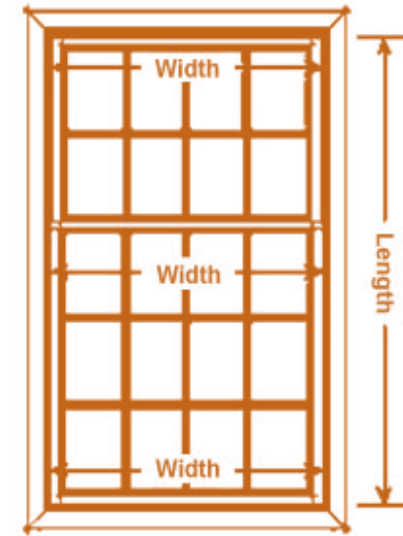

HOMEbasics®

**Traditional  
Faux Wood  
Interior Shutters**

**1. Measure your window and select proper size shutter**

Measure the inside width of the window opening in three places; top, middle and bottom. Record the widest measurement.

Measure the inside height of the window opening in three places; left, middle and right. Record the longest measurement.

Using the chart below, select the shutter size that best matches your recorded measurements.

**2. Choose Your Shutter Style/Configuration**

**Single Hung**

A single shutter length covers the entire height of the window opening.

**Café**

The height of the shutter is less than the full height of the window opening.