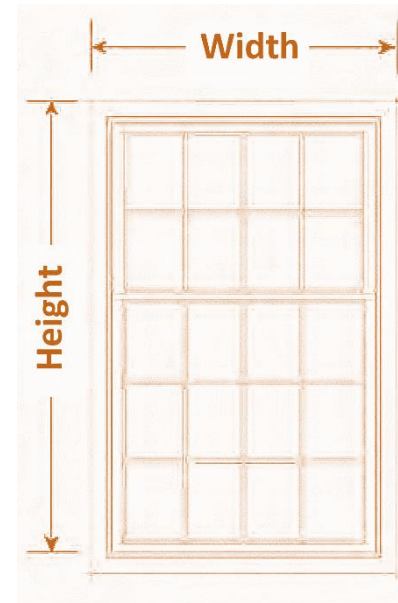

HOMEbasics®

**Traditional Faux Wood Interior Shutters**

**1. Measure your window and select proper size shutter**

Measure the width from point to point on your molding or wall where our frame will be hung (a minimum of 3/4 in. flat space is needed at the point on your molding or wall where the frame will be hung.)

Measure the height from point to point on your molding or wall where our frame will be hung. If you have a window sill, measure from the top of the sill to the point on your molding or wall where the frame will be hung (a minimum of 3/4 in. flat space is needed at the point on your molding or wall where the frame will be hung.)

Using the chart below, select the shutter size that best matches your recorded measurements.

**2. Choose Your Shutter Style/Configuration**

**Single Hung**

A single shutter length covers the entire height of the window opening.