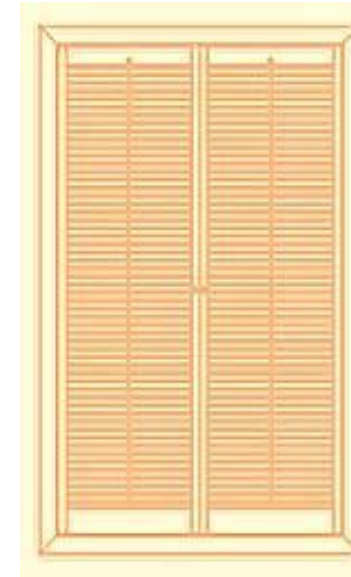

Measure the height from point to point on your molding or wall where our frame will be hung. If you have a window sill, measure from the top of the sill to the point on your molding or wall where the frame will be hung (a minimum of 3/4 in. flat space is needed at the point on your molding or wall where the frame will be hung.)

Using the chart below, select the shutter size that best matches your recorded measurements.

**2. Choose Your Shutter Style/Configuration**

**Single Hung**

A single shutter length covers the entire height of the window opening.