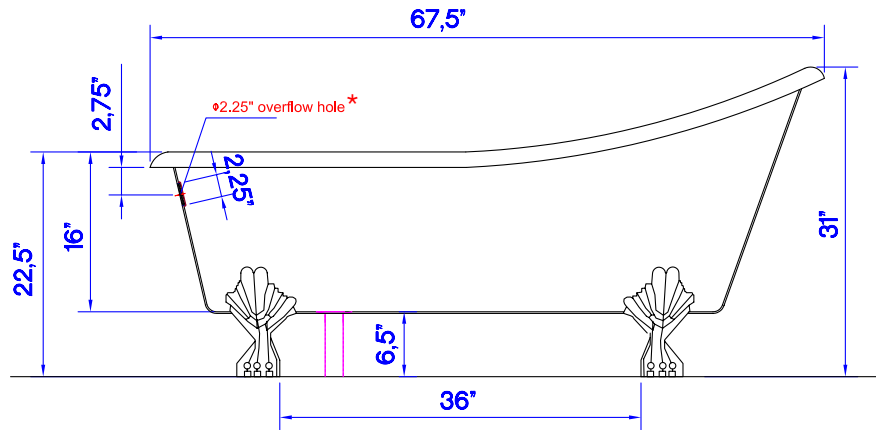

Heisenberg Copper Bathtub

Model #[TBT-6631CL](#) | [#TBT-6631CL-OF](#) (w/overflow)

67.5" x 32" x 30.5"

Features

- + Freestanding design
- + Hand hammered
- + Hand cast bronze feet
- + Industrial strength build
- + Antique Copper finish
- + 14-gauge pure, solid copper
- + Lifetime warranty

Heisenberg Copper Bathtub

Technical Specifications

- + Outer - 67.5" x 32" x 31"
- + Basin Area Floor - 51.25" x 22"
- + Soaking Depth
 - Top of Tub - 15"
 - To overflow - 12.25"
- + Weight - 150 lbs
- + Tub Rim - 2.5"
- + Drain - 2" diameter