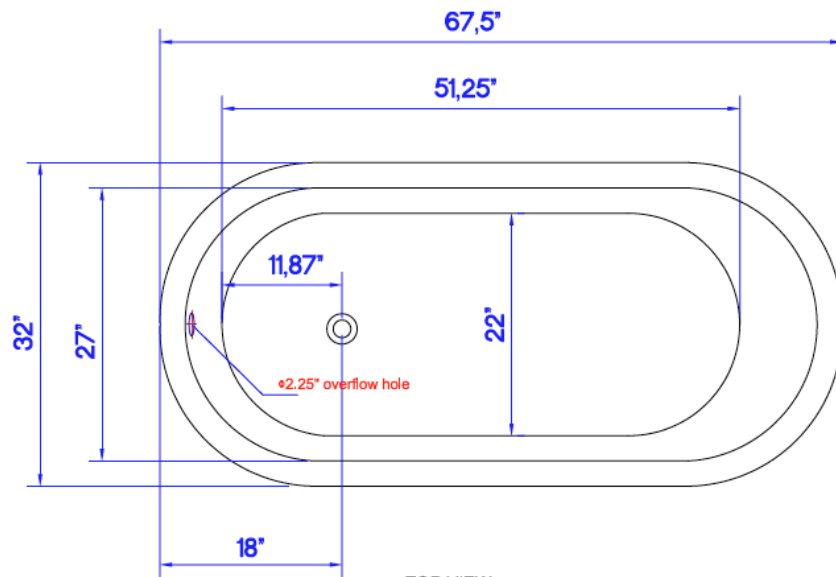

TOP VIEW

Lifetime Warranty

All Sinkology products come with a lifetime warranty. You won't need, but it's there.

CustomerService@Sinkology.com | 866.915.3003