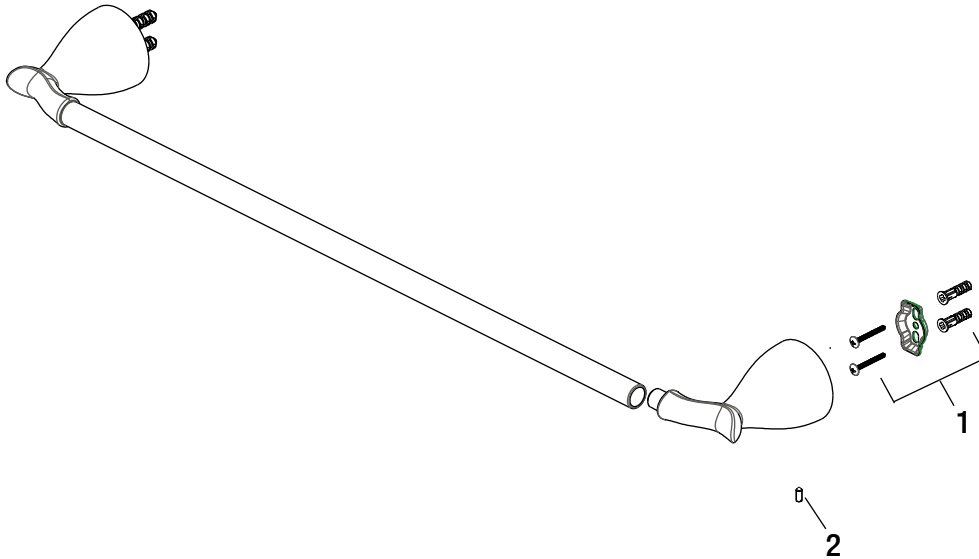

Replacement Parts List

Glacier Bay Edgewood Series 24 in. Towel Bar

MODEL	STORE SKU #	FINISH
20064-0201	282785	Chrome Polished

Many replacement parts can be purchased online or at your local store. Please use the table below to identify the part SKU number needed, go to HOMEDEPOT.COM, and check for online and store availability. If you can't find the part you are looking for, please call 1-855-HD-GLACIER.

Part	Description	Part #	Internet SKU #	Store SKU #
1	Plastic Anchor	RP80216	207107177	
	Mounting Bracket			
	Wood Screw			
2	Set Screw	RP50041		