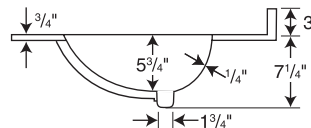

Capacity:
1-3/4 gallons
to overflow

SPECIFICATIONS

VT2B2261 Swanstone Ellipse 22" Double Bowl Vanity Tops

Model	Part	Nominal Dimensions	Ship Wt. Lb.	Ship FedEx	Carton Dims. In.	Cu. Ft.
VT2B2261	VT022612B	22" D x 61" W	47	-	63 x 27 x 13	12.80

Includes: One compression-molded vanity top with overflow, integral bowl and backsplash.

Packaging: Each unit is packed in a rectangular carton.

ACCESSORIES

- Optional VT22SS Side Splash available (See page83)
- Optional Front and Side Apron available (See page83)

STANDARDS AND RATINGS

American National Standard Institute—ANSI Z124.3

International Association of Plumbing and Mechanical Officials (IAPMO)—Listed

cUPC listed—Certified to CSA Test Standard B45.5 by IAPMO

Uniform Plumbing Code (UPC)

For a complete list of tests and results see the Technical Data Sheet.

SUPPORT DOCUMENTS

Installation instructions available at swanstone.com.

COLORS

Solid Colors:

- White (010)
- Bisque (018)
- Bone (037)

Aggregate Colors:

- Acorn (123)
- Arctic Granite (035)
- Baby's Breath (168)
- Barley (091)
- Bermuda Sand (040)
- Canyon (124)
- Caraway Seed (169)
- Cloud Bone (126)
- Cloud White (125)
- Glacier (121)
- Golden Steppe (128)
- Gray Granite (042)

- Ice (130)
- Mountain Haze (129)
- Night Sky (012)
- Pebble (072)
- Prairie (122)
- Tahiti Desert (050)
- Tahiti Gray (053)
- Tahiti Ivory (059)
- Tahiti Matrix (058)
- Tahiti Sand (051)
- Tahiti White (011)
- Tundra (131)

Our Planet Colors

MAINTENANCE AND CLEANING INFORMATION

Cleaning regularly with common household liquid cleaners is recommended. If necessary abrasive liquids or detergents are safe and effective for use with nylon scouring pads, sponges, Mr. Clean® Magic Eraser® or other similar products. Mineral-stain removers are acceptable as well. **Do not** use metal scouring pads.

MADE IN USA