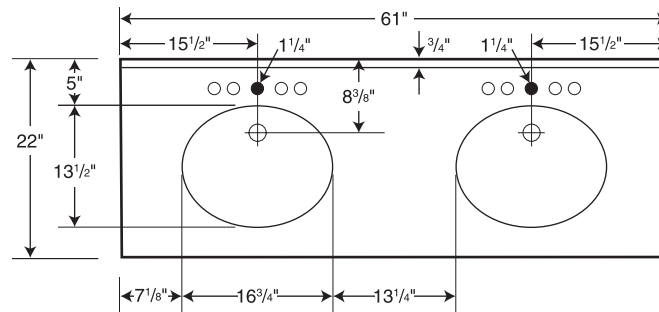

VT2B2261 Swanstone Ellipse 22" Double Bowl Vanity Tops

WARRANTY
Limited Lifetime – Residential
Limited 25-year – Commercial

Manufactured from Swanstone solid surface
(See page 2 for detailed information.)

Recommended for high-use traffic areas and commercial surfaces.

FEATURES

- Reinforced solid surface means color and texture run all the way through and cannot wear away.
- Coordinates with other Swanstone products.
- Easily accommodates all faucet styles.
- Chemical resistant—acetone will not harm.
- Heat resistant—hot curling irons will not damage it.
- Make-up and hair-dye can be buffed with household cleansers.
- Heat, stain and scratch resistant for lasting beauty.

○ Drill Points ● Pre-drilled

Capacity:
1-3/4 gallons
to overflow

SPECIFICATIONS

VT2B2261 Swanstone Ellipse 22" Double Bowl Vanity Tops

Model	Part	Nominal Dimensions	Ship Wt. Lb.	Ship FedEx	Carton Dims. In.	Cu. Ft.
VT2B2261	VT022612B	22" D x 61" W	47	-	63 x 27 x 13	12.80

Includes: One compression-molded vanity top with overflow, integral bowl and backsplash.

Packaging: Each unit is packed in a rectangular carton.

ACCESSORIES

- Optional VT22SS Side Splash available (See page83)
- Optional Front and Side Apron available (See page83)

STANDARDS AND RATINGS

American National Standard Institute—ANSI Z124.3

International Association of Plumbing and Mechanical Officials (IAPMO)—Listed

cUPC listed—Certified to CSA Test Standard B45.5 by IAPMO

Uniform Plumbing Code (UPC)

For a complete list of tests and results see the Technical Data Sheet.

SUPPORT DOCUMENTS

Installation instructions available at swanstone.com.

COLORS

Solid Colors:

- White (010)
- Bisque (018)
- Bone (037)

Aggregate Colors:

- Acorn (123)
- Arctic Granite (035)
- Baby's Breath (168)
- Barley (091)
- Bermuda Sand (040)
- Canyon (124)
- Caraway Seed (169)
- Cloud Bone (126)
- Cloud White (125)
- Glacier (121)
- Golden Steppe (128)
- Gray Granite (042)

- Ice (130)
- Mountain Haze (129)
- Night Sky (012)
- Pebble (072)
- Prairie (122)
- Tahiti Desert (050)
- Tahiti Gray (053)
- Tahiti Ivory (059)
- Tahiti Matrix (058)
- Tahiti Sand (051)
- Tahiti White (011)
- Tundra (131)

Our Planet Colors

MAINTENANCE AND CLEANING INFORMATION

Cleaning regularly with common household liquid cleaners is recommended. If necessary abrasive liquids or detergents are safe and effective for use with nylon scouring pads, sponges, Mr. Clean® Magic Eraser® or other similar products. Mineral-stain removers are acceptable as well. **Do not** use metal scouring pads.

MADE IN USA