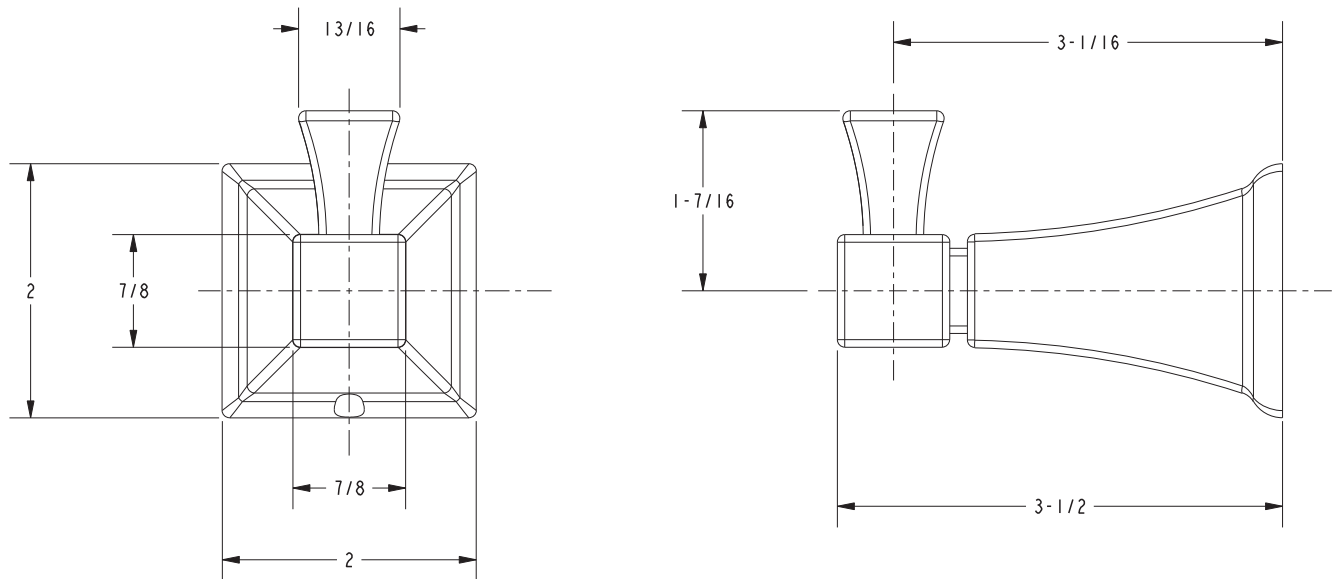

Features

- Solid metal construction
- Complement Newport 365 Rydder product series

Robe Hook
81-12

Codes / Standards Compliance

Meets or exceeds the following at date of manufacture:

- All applicable US Federal and State material regulations

Product Specification Add "Length Indicator and Color / Finish" suffix to Model number, below.

The Single Robe Hook shall be made of solid metal construction. Single Robe Hook shall complement Newport 365 Rydder product series. Single Robe Hook shall be Newport Brass Model 81-12/_____ .

81-12

PRODUCT DIMENSIONS *(Units are in inches)*

Newport 365 Robe Hook
81-12

NEWPORT BRASS
Flawless Beauty. From Faucet to Finish.™