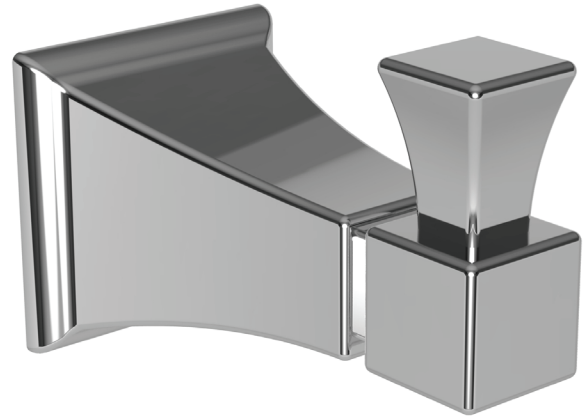

Features

- Solid metal construction
- Complement Newport 365 Rydder product series

Robe Hook
81-12

Codes / Standards Compliance

Meets or exceeds the following at date of manufacture:

- All applicable US Federal and State material regulations

Colors / Finishes

- 09: Old World Bronze
- 15: Polished Nickel
- 15S: Satin Nickel - PVD
- 26: Polished Chrome

Specified Model

| Model | Description | Colors Finishes |
|-------|------------------|--|
| 81-12 | Single Robe Hook | <input type="checkbox"/> 09 <input type="checkbox"/> 15 <input type="checkbox"/> 15S <input type="checkbox"/> 26 |

Product Specification Add "Length Indicator and Color / Finish" suffix to Model number, below.

The Single Robe Hook shall be made of solid metal construction. Single Robe Hook shall complement Newport 365 Rydder product series. Single Robe Hook shall be Newport Brass Model 81-12/_____ .

81-12

PRODUCT DIMENSIONS *(Units are in inches)*

Newport 365 Robe Hook
81-12

NEWPORT BRASS
Flawless Beauty. From Faucet to Finish.™