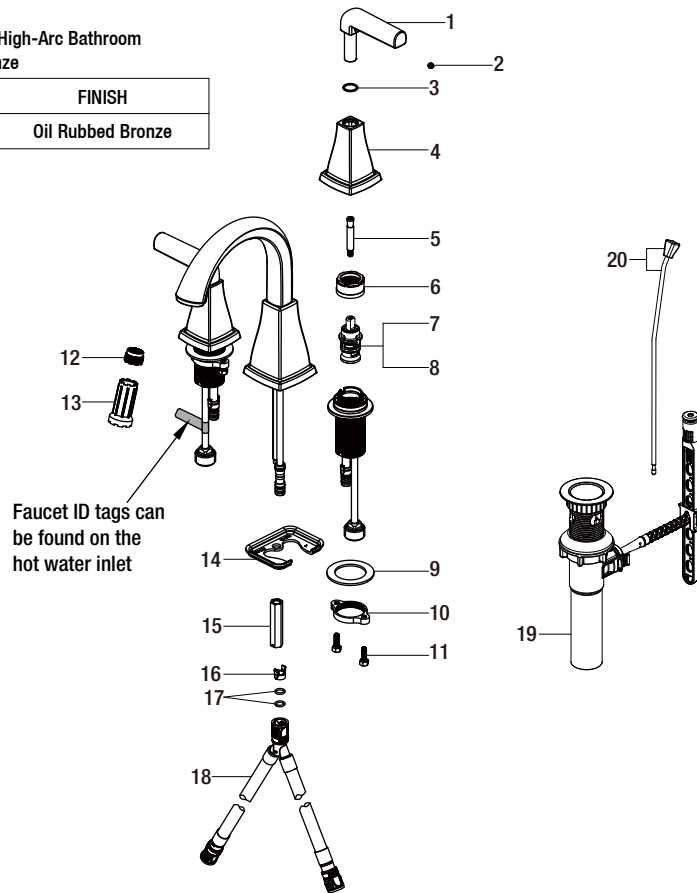

Replacement Parts List

Brookglen 8 in. Widespread 2-Handle High-Arc Bathroom
Faucet in Oil Rubbed Bronze

MODEL	SKU #	FINISH
HD67190W-6116	304367257	Oil Rubbed Bronze

Many replacement parts can be purchased online or at your local store. Please use the table below to identify the part SKU number needed, go to HOMEDEPOT.COM, and check for online and store availability. If you can't find the part you are looking for, please call 1-855-HD-GLACIER.

Part	Description	Part #	Internet SKU #	Store SKU #
1	Handle	RP1316916		
2	Set screw	RP50002		
3	Wearable ring	RP64053		
4	Handle seat	RP1712916		
5	Connector	RP50106		
6	Bonnet nut	RP70193	206671342	
7	Cartridge H	RP20067	301158139	
8	Cartridge C	RP20068	301158129	
9	Washer	RP64147		
10	Nut	RP56059		
11	Screw	RP50004		

Part	Description	Part #	Internet SKU #	Store SKU #
12	Aerator	RP30191		
13	Plastic wrench	RP30040		
14	Washer	RP70228		
15	Lock nut	RP56012		
16	Block	RP70421		
17	O-ring	RP60002		
18	Quick connecting hose	RP70430		
19	ClickInstall™ drain assembly	RP4022816		
20	Lift rod	RP4028216		