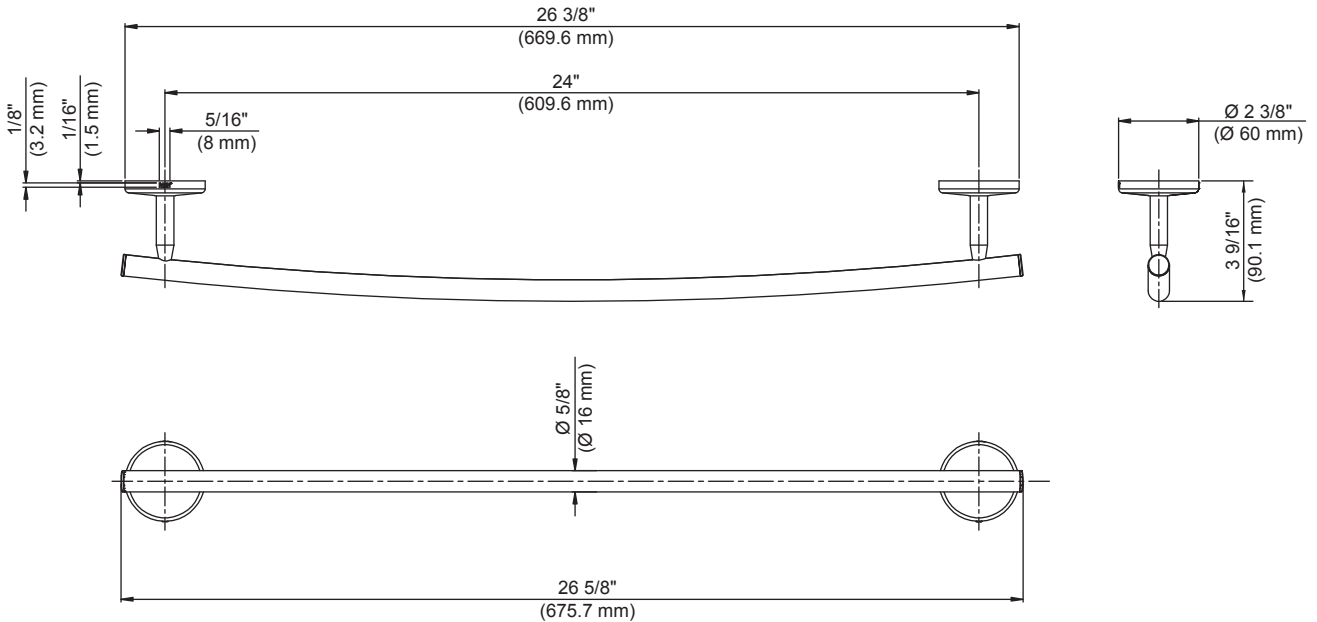

Glacier Bay Dorset 24" Towel Bar

MODEL	STORE SKU#	FINISH
B2502201CP	472875	Chrome

### FEATURES

- Easy Installation
- Installation Hardware Included
- Tools Required for Installation:
  - Drill and Drill Bit Set
  - Phillips Screwdriver
  - Pencil
  - Claw Hammer (For Ceramic Tile)

### INSTALLATION DIMENSIONS