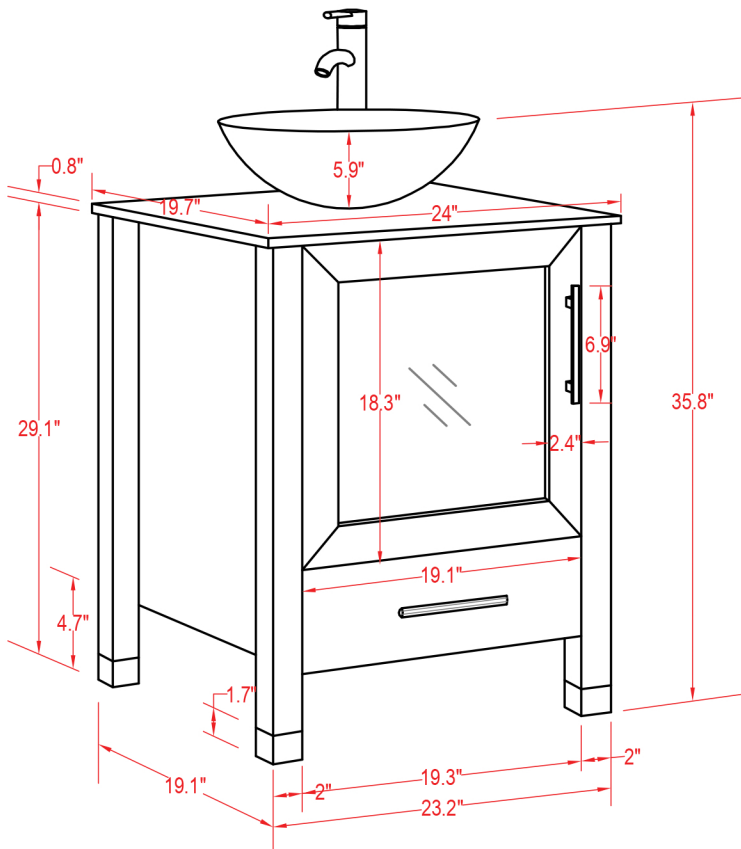

Specification Sheet

Cuba 24" Vanity

Mirror: 27.56"x24" inch
Cabinet: 24"x19.7"x35.8" inch
Handle: 6.9" inch

(PLAN)

(BACK)

ALL DIMENSIONS & SPECIFICATIONS ARE APPROXIMATE & SUBJECT TO CHANGE WITHOUT NOTICE.