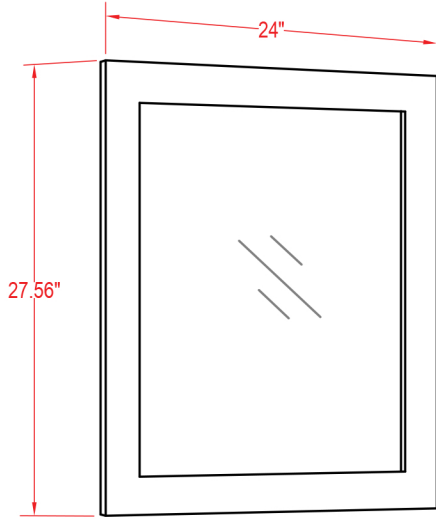

Specification Sheet

Cuba 24" Vanity

Mirror: 27.56"x24" inch
Cabinet: 24"x19.7"x35.8" inch
Handle: 6.9" inch

(PLAN)

(BACK)

ALL DIMENSIONS & SPECIFICATIONS ARE APPROXIMATE & SUBJECT TO CHANGE WITHOUT NOTICE.