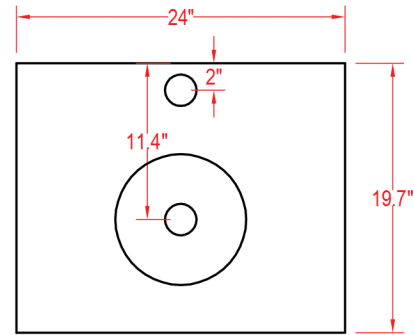

Specification Sheet

Cuba 24" Vanity

Mirror: 27.56"x24" inch
Cabinet: 24"x19.7"x35.8" inch
Handle: 6.9" inch

(PLAN)

(BACK)

ALL DIMENSIONS & SPECIFICATIONS ARE APPROXIMATE & SUBJECT TO CHANGE WITHOUT NOTICE.