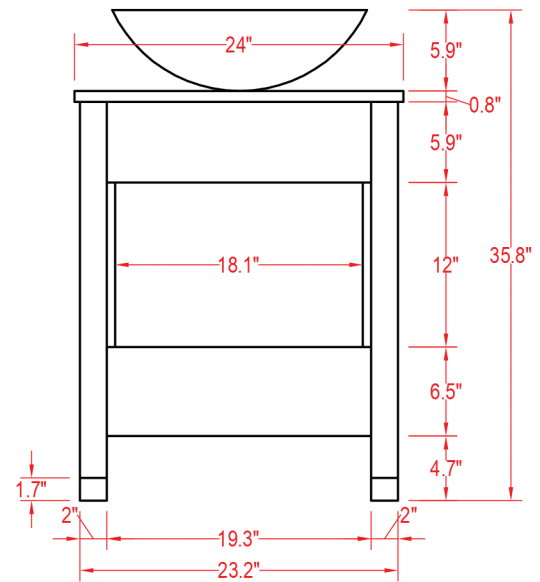

Specification Sheet

Cuba 24" Vanity

Mirror: 27.56"x24" inch
Cabinet: 24"x19.7"x35.8" inch
Handle: 6.9" inch

(PLAN)

(BACK)

ALL DIMENSIONS & SPECIFICATIONS ARE APPROXIMATE & SUBJECT TO CHANGE WITHOUT NOTICE.