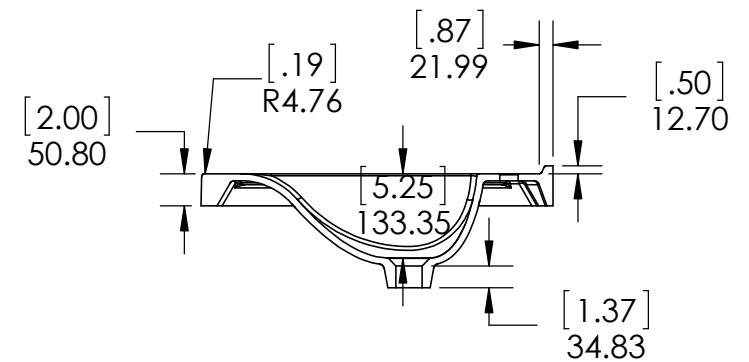

REV	ECO #	DESCRIPTION	REV'D BY DATE	CHK'D BY DATE	APRV'D BY DATE
1		New Design	4/01/16	4/01/16	4/01/16
2		New item, Online	2/06/18	2/06/18	2/06/18

Estimated Weight: 16.5kg

**PROPRIETARY AND CONFIDENTIAL**  
 THE INFORMATION CONTAINED IN THIS DRAWING IS THE SOLE PROPERTY OF WOODCRAFTERS. ANY REPRODUCTION IN PART OR AS A WHOLE WITHOUT THE WRITTEN PERMISSION OF WOODCRAFTERS IS PROHIBITED.

UNLESS OTHERWISE SPECIFIED  
 DIMENSIONS ARE IN MM. AND (INCHES)  
 TOLERANCES ARE  
 + 0.125 [3.175] - 0.125 [-3.175]  
 SCALE:1:12

	NAME	DATE
DRAWN	E. Sandoval	4/01/16
CHECKED	O. Razo	2/06/18
ENG APPR.	V. Sanchez	2/06/18
MFG APPR.	C. Leal	2/06/18

**Wood Crafters**

SIZE DWG. NO. **A** Vtop Wave 49x22

SHEET 1 OF 1 REV: 1

Top View

Front View

Section B-B  
Scale 1 : 17

Back View

ITEM:	BH48-WH BH48-ST BHSD48-FG	BWSD48-CR BWSD48-CH	REV: <b>A</b>
-------	---------------------------------	------------------------	---------------

DRW:	LAG:	19/02/18
REV:	ING:	19/02/18
APP:	R&D:	19/02/18
SCALE: 1:20	MODEL:	