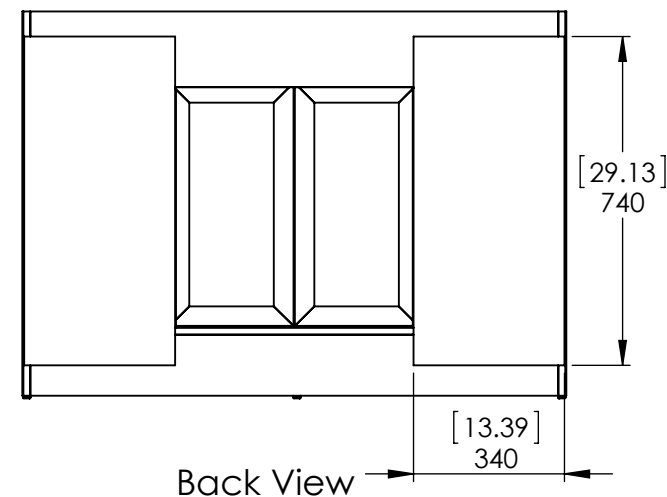

**Wood Crafters**

SIZE DWG. NO. **A** Vtop Wave 49x22

SHEET 1 OF 1 REV: 1

Top View

Front View

Section B-B  
Scale 1 : 17

Back View

ITEM:	BH48-WH BH48-ST BHSD48-FG	BWSD48-CR BWSD48-CH	REV: <b>A</b>
-------	---------------------------------	------------------------	---------------