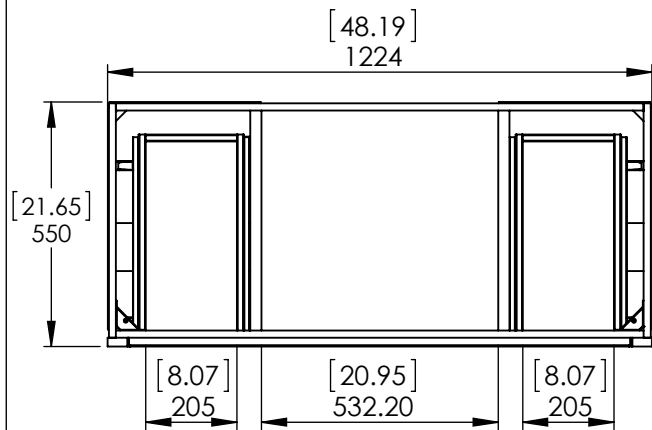

REV	ECO #	DESCRIPTION	REV'D BY DATE	CHK'D BY DATE	APRV'D BY DATE
1		New Design	4/01/16	4/01/16	4/01/16
2		New item, Online	2/06/18	2/06/18	2/06/18

Estimated Weight: 16.5kg

**PROPRIETARY AND CONFIDENTIAL**  
 THE INFORMATION CONTAINED IN THIS DRAWING IS THE SOLE PROPERTY OF WOODCRAFTERS. ANY REPRODUCTION IN PART OR AS A WHOLE WITHOUT THE WRITTEN PERMISSION OF WOODCRAFTERS IS PROHIBITED.

UNLESS OTHERWISE SPECIFIED  
 DIMENSIONS ARE IN MM. AND (INCHES)  
 TOLERANCES ARE  
 + 0.125 [3.175] - 0.125 [-3.175]  
 SCALE:1:12

	NAME	DATE
DRAWN	E. Sandoval	4/01/16
CHECKED	O. Razo	2/06/18
ENG APPR.	V. Sanchez	2/06/18
MFG APPR.	C. Leal	2/06/18

**Wood Crafters**

SIZE DWG. NO. **A** Vtop Wave 49x22

SHEET 1 OF 1 REV: 1

Top View

Front View

Section B-B  
Scale 1 : 17

Back View

ITEM:	BH48-WH BH48-ST BHSD48-FG	BWSD48-CR BWSD48-CH	REV: <b>A</b>
-------	---------------------------------	------------------------	---------------