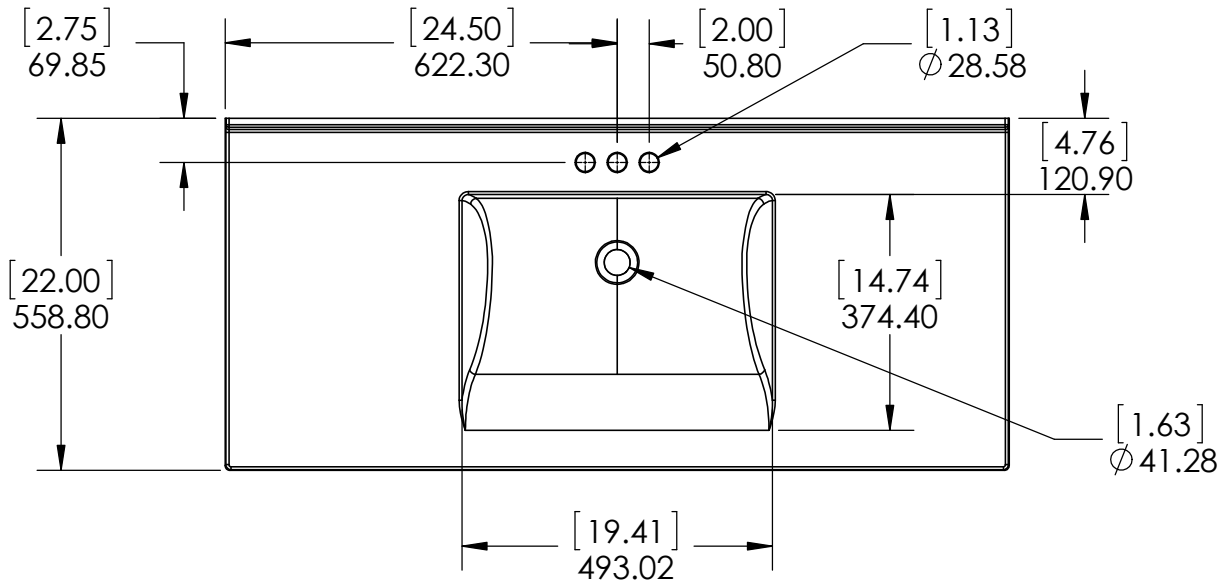

DRAWING TYPE	ITEM ID	ITEM DESCRIPTION	TECHNOLOGIES	DRAWING STATUS
Finish Good	HU4922R-WH	Vtop Wave 49 x 22 4 in	AB Composite	Ready for production
Finish Good	HU49R-WH	Glacier Bay in. Cultured Marble Vanity Top - White	AB Composite	Ready for production

REV	ECO #	DESCRIPTION	REV'D BY DATE	CHK'D BY DATE	APRV'D BY DATE
1		New Design	4/01/16	4/01/16	4/01/16
2		New item, Online	2/06/18	2/06/18	2/06/18

Estimated Weight: 16.5kg

**PROPRIETARY AND CONFIDENTIAL**  
 THE INFORMATION CONTAINED IN THIS DRAWING IS THE SOLE PROPERTY OF WOODCRAFTERS. ANY REPRODUCTION IN PART OR AS A WHOLE WITHOUT THE WRITTEN PERMISSION OF WOODCRAFTERS IS PROHIBITED.

UNLESS OTHERWISE SPECIFIED  
 DIMENSIONS ARE IN MM. AND (INCHES)  
 TOLERANCES ARE  
 + 0.125 [3.175] - 0.125 [-3.175]  
 SCALE:1:12

	NAME	DATE
DRAWN	E. Sandoval	4/01/16
CHECKED	O. Razo	2/06/18
ENG APPR.	V. Sanchez	2/06/18
MFG APPR.	C. Leal	2/06/18

**Wood Crafters**

SIZE DWG. NO. **A** Vtop Wave 49x22

SHEET 1 OF 1 REV: 1

Top View

Front View

Section B-B  
Scale 1 : 17

Back View

ITEM:	BH48-WH BH48-ST BHSD48-FG	BWSD48-CR BWSD48-CH	REV: <b>A</b>
-------	---------------------------------	------------------------	---------------