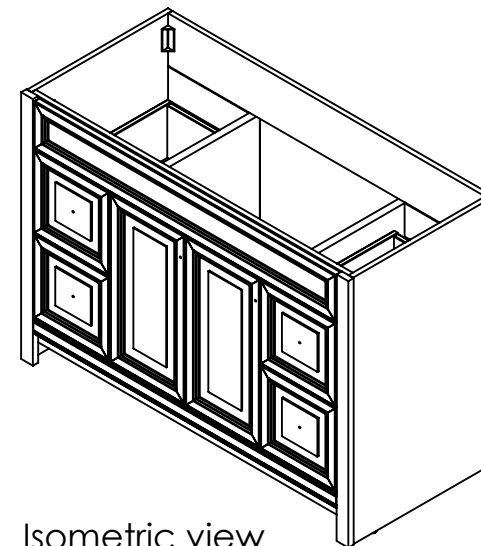

UNLESS OTHERWISE SPECIFIED  
 DIMENSIONS ARE IN MM. AND (INCHES)  
 TOLERANCES ARE  
 + 0.125 [3.175] - 0.125 [-3.175]  
 SCALE:1:12

	NAME	DATE
DRAWN	E. Sandoval	4/01/16
CHECKED	O. Razo	2/06/18
ENG APPR.	V. Sanchez	2/06/18
MFG APPR.	C. Leal	2/06/18

**Wood Crafters**

SIZE DWG. NO. **A** Vtop Wave 49x22

SHEET 1 OF 1 REV: 1

Top View

Front View

Section B-B  
Scale 1 : 17

Back View

ITEM:	BH48-WH BH48-ST BHSD48-FG	BWSD48-CR BWSD48-CH	REV: <b>A</b>
-------	---------------------------------	------------------------	---------------