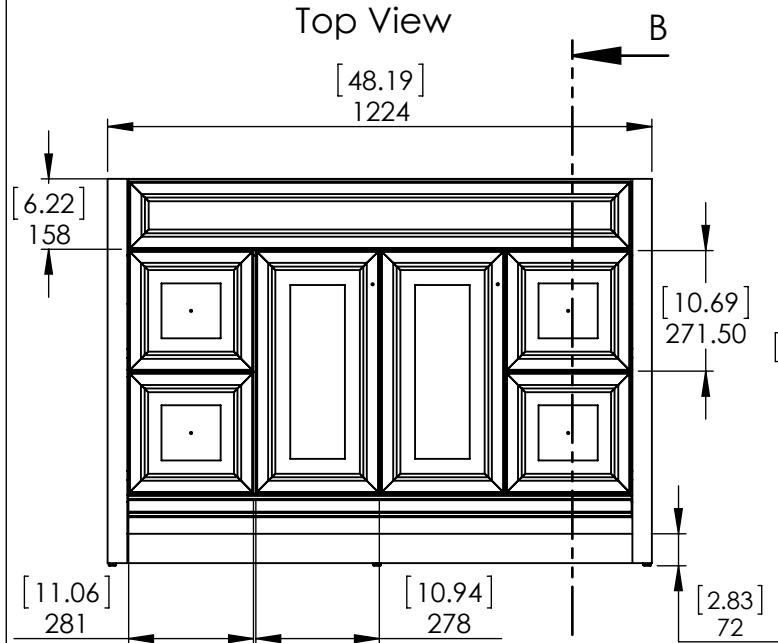

UNLESS OTHERWISE SPECIFIED  
 DIMENSIONS ARE IN MM. AND (INCHES)  
 TOLERANCES ARE  
 + 0.125 [3.175] - 0.125 [-3.175]  
 SCALE:1:12

	NAME	DATE
DRAWN	E. Sandoval	4/01/16
CHECKED	O. Razo	2/06/18
ENG APPR.	V. Sanchez	2/06/18
MFG APPR.	C. Leal	2/06/18

**Wood Crafters**

SIZE DWG. NO. **A** Vtop Wave 49x22

SHEET 1 OF 1 REV: 1

Top View

Front View

Section B-B  
Scale 1 : 17

Back View

ITEM:	BH48-WH BH48-ST BHSD48-FG	BWSD48-CR BWSD48-CH	REV: <b>A</b>
-------	---------------------------------	------------------------	---------------