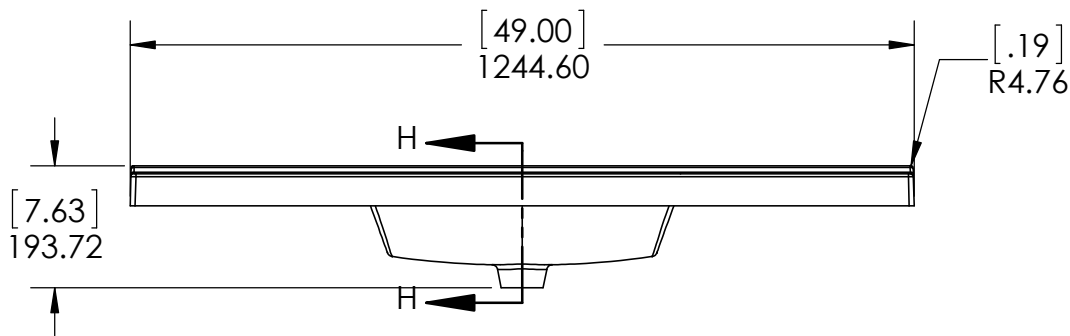

DRAWING TYPE	ITEM ID	ITEM DESCRIPTION	TECHNOLOGIES	DRAWING STATUS
Finish Good	HU4922R-WH	Vtop Wave 49 x 22 4 in	AB Composite	Ready for production
Finish Good	HU49R-WH	Glacier Bay in. Cultured Marble Vanity Top - White	AB Composite	Ready for production

REV	ECO #	DESCRIPTION	REV'D BY DATE	CHK'D BY DATE	APRV'D BY DATE
1		New Design	4/01/16	4/01/16	4/01/16
2		New item, Online	2/06/18	2/06/18	2/06/18

Estimated Weight: 16.5kg

**PROPRIETARY AND CONFIDENTIAL**  
 THE INFORMATION CONTAINED IN THIS DRAWING IS THE SOLE PROPERTY OF WOODCRAFTERS. ANY REPRODUCTION IN PART OR AS A WHOLE WITHOUT THE WRITTEN PERMISSION OF WOODCRAFTERS IS PROHIBITED.

UNLESS OTHERWISE SPECIFIED  
 DIMENSIONS ARE IN MM. AND (INCHES)  
 TOLERANCES ARE  
 + 0.125 [3.175] - 0.125 [-3.175]  
 SCALE:1:12

	NAME	DATE
DRAWN	E. Sandoval	4/01/16
CHECKED	O. Razo	2/06/18
ENG APPR.	V. Sanchez	2/06/18
MFG APPR.	C. Leal	2/06/18

**Wood Crafters**

SIZE DWG. NO. **A** Vtop Wave 49x22

SHEET 1 OF 1 REV: 1

Top View

Front View

Section B-B  
Scale 1 : 17

Back View

ITEM:	BH48-WH BH48-ST BHSD48-FG	BWSD48-CR BWSD48-CH	REV: <b>A</b>
-------	---------------------------------	------------------------	---------------