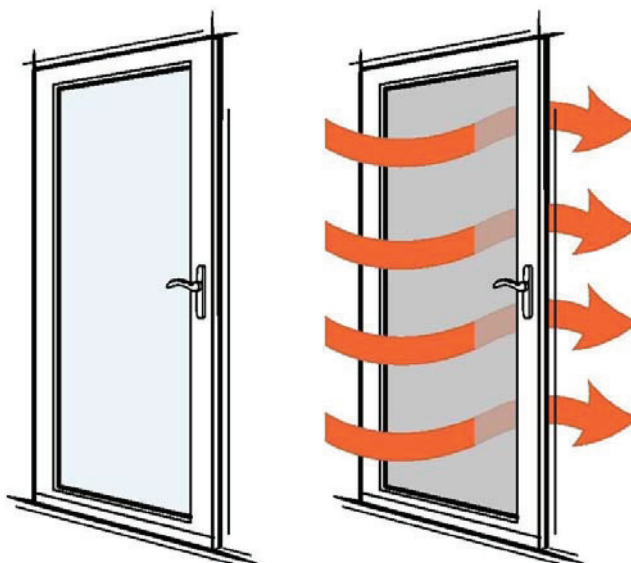

SPECIFICATIONS

Internet #: 203145013

Product Name: Andersen® - 36 in. x 80 in. 3000 Series Terratone Fullview Easy Install Storm Door

■ DIMENSIONS

Assembled Depth (in.)	2.25 in
Assembled Height (in.)	80.875 in
Assembled Width (in.)	36.375 in
Door Size (WxH) in.	36 x 80
Door Thickness (in.)	1.5 in
Fits Opening Height (in.)	80 to 80 7/8
Fits Opening Width (in.)	35 7/8 to 36 3/8

■ DETAILS

Bottom Door Sweep	Double	Handleset Finish	Brass
Color Family	Terratone	Included	Screen
Color/Finish	Terratone	Material	Aluminum
Door Handing	Right-Hand/Outswing	Product Weight (lb.)	56
Door Type	Storm	Returnable	90-Day
Features	Easy Install	Type of Weatherstripping	Dual
Finish Type	Painted	View Type	Full-view