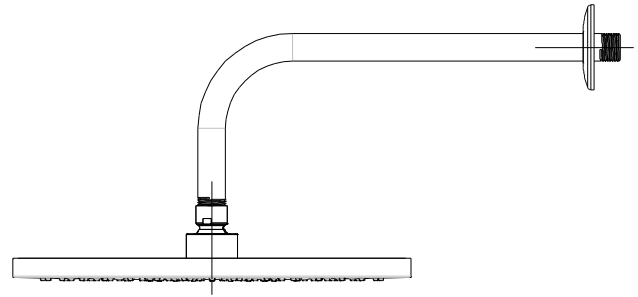

## FEATURES

- ABS Single Function Ellipse Showerhead with 12" S.S arm & flange
- Rub-Clean Nozzles
- 11.69x8.27" spray face
- Plated shower face
- 1/2-14NPSM Connection
- 2.5 GPM Flow Rate
- Easy Installation

## CODE COMPLIANCE

- ASME A112.18.1/CSA B125.1
- IAPMO Certified

ABS Single Function Ellipse Showerhead with 12" S.S arm & flange

MODEL	FINISH
58008-0504	Brushed Nickel

Available for purchase or special order at Home Depot stores.