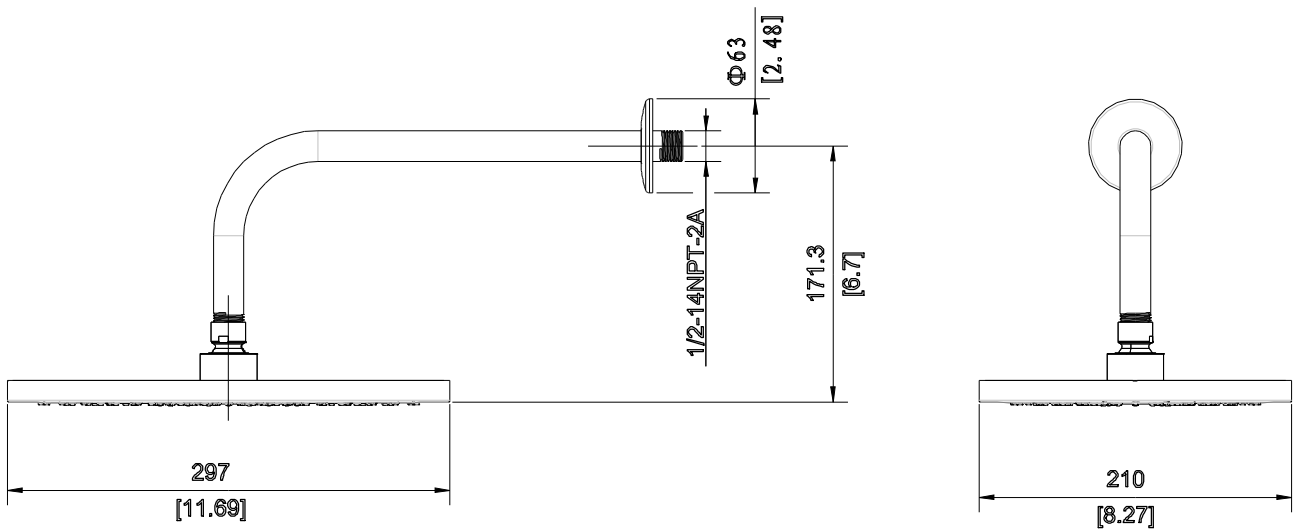

## FEATURES

- ABS Single Function Ellipse Showerhead with 12" S.S arm & flange
- Rub-Clean Nozzles
- 11.69x8.27" spray face
- Plated shower face
- 1/2-14NPSM Connection
- 2.5 GPM Flow Rate
- Easy Installation

## CODE COMPLIANCE

- ASME A112.18.1/CSA B125.1
- IAPMO Certified

ABS Single Function Ellipse Showerhead with 12" S.S arm & flange

MODEL	FINISH
58008-0504	Brushed Nickel

Available for purchase or special order at Home Depot stores.

## INSTALLATION DIMENSIONS

GLACIER BAY reserves the right to make changes in specifications and materials and to change and discontinue models, both without the notice or obligation. Dimensions are for reference only.