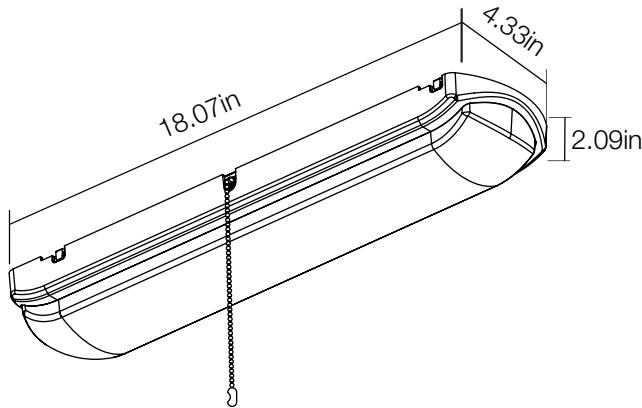

PRODUCT SPECIFICATIONS

18 in LED Closet Light with Pull Chain

53603141
SKU# 1004044653

SPECIFICATIONS

Model Number	53603141
SKU	1004044653
OSMID	307325221
Power	16 W
AC Voltage, Frequency	120V, 60 Hz
Color Temp (nom.)	4000K
Operation Temp	-13°F ~ 113°F
CRI	80
Lumen Output (min.)	1200 lm
Dimming	NO
Lifetime Rating	L70/50000Hrs
Efficacy	75 lm/watt

ADVANTAGES

- 50,000 Hours of Continuous Use
- 5 Year Warranty
- Replaces (1) 100 Watt Incandescent Bulb

PACKAGING

Weight (±0.5 lb)	1.20 lbs
Size (L x W x H) (±0.1 in)	18.07in x 4.33in x 2.09in
Box Dimensions	19.17in x 5.43in x 3.11in
Gross Weight	1.65 lbs
UPC	849489006833

APPLICATIONS

Suitable for Damp Locations

SURFACE MOUNT

INCLUDED IN BOX

- Wire Connector (3)
- Mounting Screw (2)
- 36in. String (1)