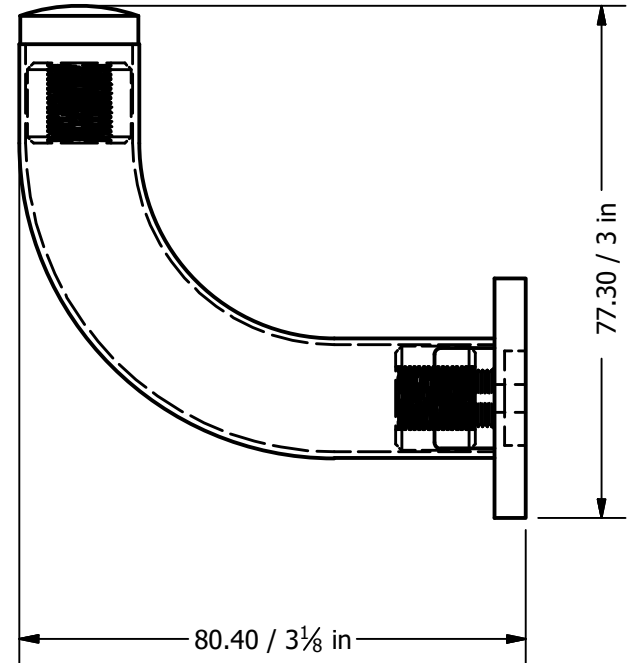

RM-20-2			
ITEM	QTY	PART NUMBER	DESCRIPTION
1	1	BPHK-5	DOUBLE HOOK PLATE
2	2	CARD-34	CAP
3	2	SWELB-3	POST
4	2	CARD-58	CAP

UNLESS OTHERWISE SPECIFIED	
.X	± .3mm
.XX	± .15mm
.XXX	± .008mm

THIRD ANGLE PROJECTION

DRAWN	2-25-18	IM
CHECKED	2-25-18	P.D.
APPROVED	2-25-18	R.A.

MATERIAL:	BRASS
DESCRIPTION:	Remi Collection 2 Position Multi Hook

**APPROVED FOR PRODUCTION**  
 By: RICHARD PAUL  
 Date: 2-25-18

FINISH	TBD
QTY	TBD
DRAWING NO.	RM-20-2
SCALE	1:1
SHEET: 1 OF 1	REV 0