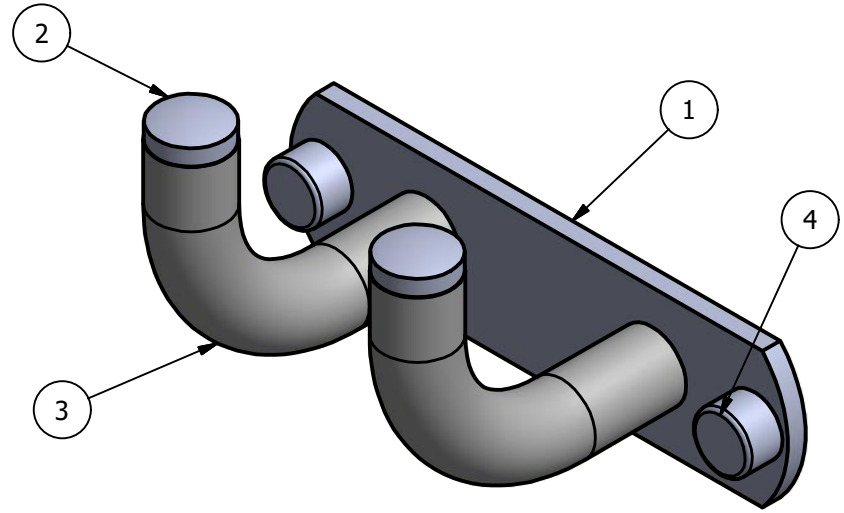

RM-20-2			
ITEM	QTY	PART NUMBER	DESCRIPTION
1	1	BPHK-5	DOUBLE HOOK PLATE
2	2	CARD-34	CAP
3	2	SWELB-3	POST
4	2	CARD-58	CAP

UNLESS OTHERWISE SPECIFIED	
.X	± .3mm
.XX	± .15mm
.XXX	± .008mm

THIRD ANGLE PROJECTION

DRAWN	2-25-18	IM
CHECKED	2-25-18	P.D.
APPROVED	2-25-18	R.A.

MATERIAL:	BRASS
DESCRIPTION:	Remi Collection 2 Position Multi Hook

**APPROVED FOR PRODUCTION**  
 By: RICHARD PAUL  
 Date: 2-25-18

FINISH	TBD
QTY	TBD
DRAWING NO.	RM-20-2
SCALE	1:1
SHEET: 1 OF 1	REV 0