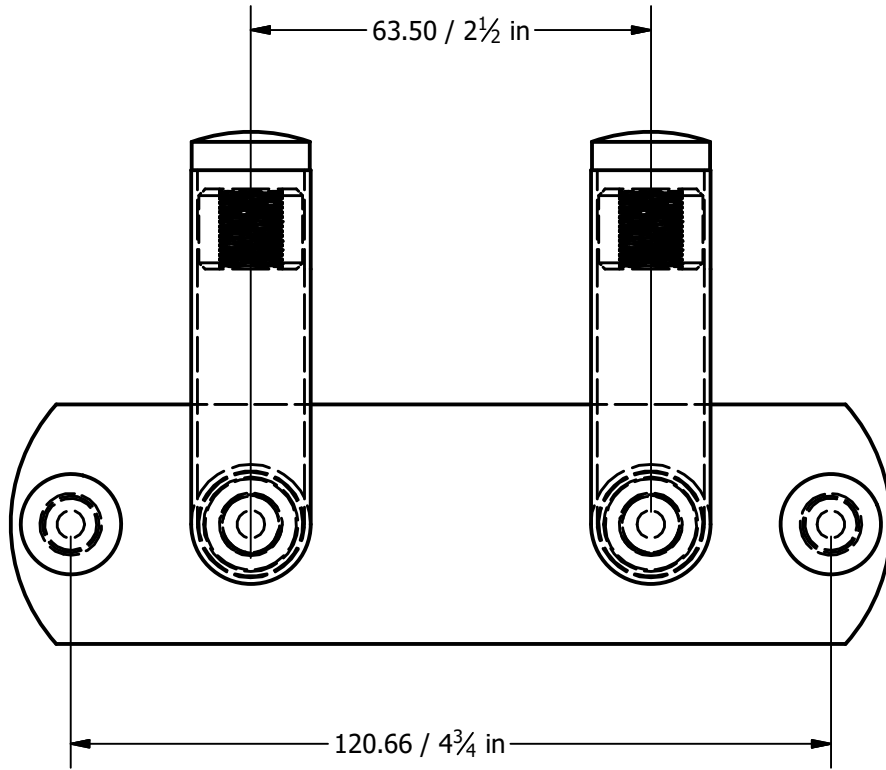

RM-20-2			
ITEM	QTY	PART NUMBER	DESCRIPTION
1	1	BPHK-5	DOUBLE HOOK PLATE
2	2	CARD-34	CAP
3	2	SWELB-3	POST
4	2	CARD-58	CAP

UNLESS OTHERWISE SPECIFIED	
.X	± .3mm
.XX	± .15mm
.XXX	± .008mm

THIRD ANGLE PROJECTION

DRAWN	2-25-18	IM
CHECKED	2-25-18	P.D.
APPROVED	2-25-18	R.A.

MATERIAL:	BRASS
DESCRIPTION:	Remi Collection 2 Position Multi Hook

**APPROVED FOR PRODUCTION**  
 By: RICHARD PAUL  
 Date: 2-25-18

FINISH	TBD
QTY	TBD
DRAWING NO.	RM-20-2
SCALE	1:1
SHEET: 1 OF 1	REV 0