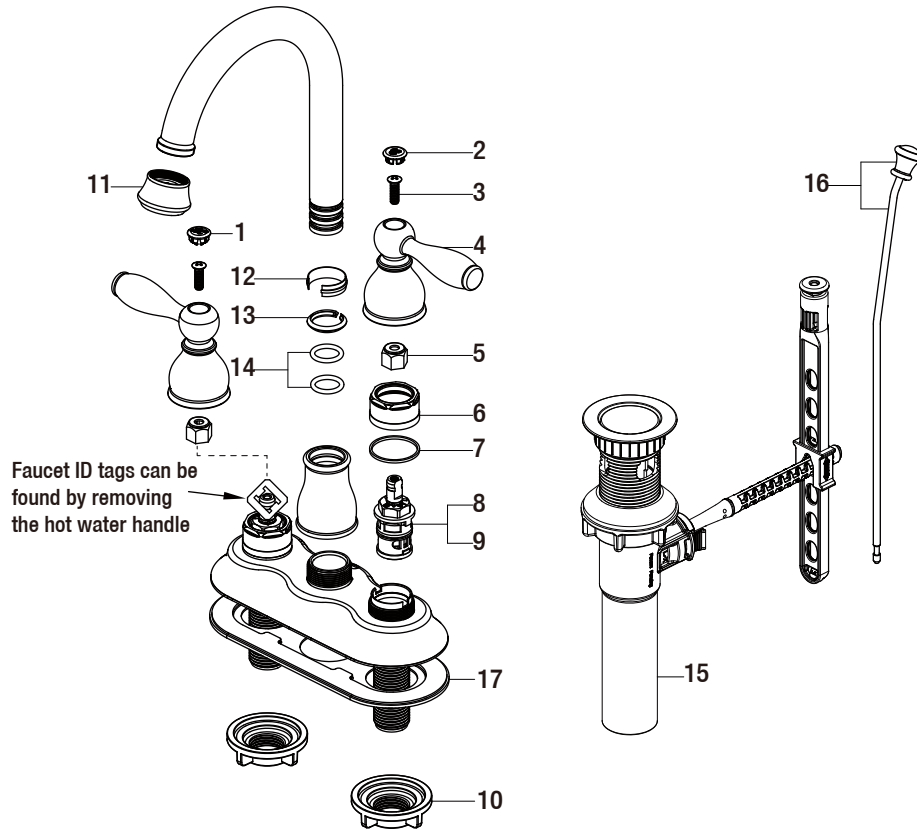

Replacement Parts List

Mandouri 4 in. Centerset 2-Handle High-Arc Bathroom
Faucet in Brushed Nickel

| MODEL | SKU # | FINISH |
|---------------|--------|----------------|
| HD67513W-6704 | 201185 | Brushed Nickel |

Many replacement parts can be purchased online or at your local store. Please use the table below to identify the part SKU number needed, go to HOMEDEPOT.COM, and check for online and store availability. If you can't find the part you are looking for, please call 1-855-HD-GLACIER.

| Part | Description | Part # | Internet SKU # | Store SKU # |
|------|-------------|-----------|---------------------------|-------------|
| 1 | Index H | RP1000104 | | |
| 2 | Index C | RP1000204 | 206864756 | |
| 3 | Screw | RP50005 | | |
| 4 | Handle | RP1324604 | | |
| 5 | Inverter | RP64044 | 206671349 | |
| 6 | Bonnet nut | RP70193 | 206671342 | |
| 7 | Washer | RP64123 | | |
| 8 | Cartridge H | RP20067 | 301158139 | |
| 9 | Cartridge C | RP20068 | 301158129 | |

| Part | Description | Part # | Internet SKU # | Store SKU # |
|------|------------------------------|-----------|---------------------------|-------------|
| 10 | Mounting nut | RP56001 | 203193994 | 579276 |
| 11 | Aerator | RP3020004 | | |
| 12 | Washer | RP70077 | | |
| 13 | Clip | RP70106 | | |
| 14 | O-ring | RP60008 | | |
| 15 | ClickInstall™ drain assembly | RP4022804 | | |
| 16 | Lift rod | RP4022704 | | |
| 17 | Gasket | RP80182 | | |