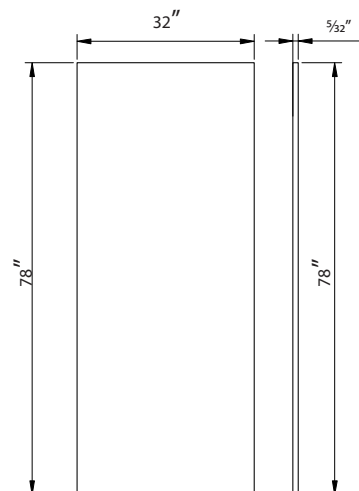

60" x 32" x 78" 5-PANEL WALL SYSTEM CARRARA WHITE

Supplier Model# GFS603278-CW

SKU# 1003318390

Store SKU# 1003345713

Internet# 305863219

Includes walls, side panel with beveled outer edge, trim edge and tape

Easily cut to fit shower or bathtub configuration

Can be installed over waterproof backer board or existing tile

Grout-Free Solution

Constructed of SPC Rigid Core board

Waterproof, fire proof, and high resistance to impact and chemicals

Backed by a 10-Year Residential and 2-Year Commercial Warranty

Side Panel Dimensions

Back Panel Dimensions