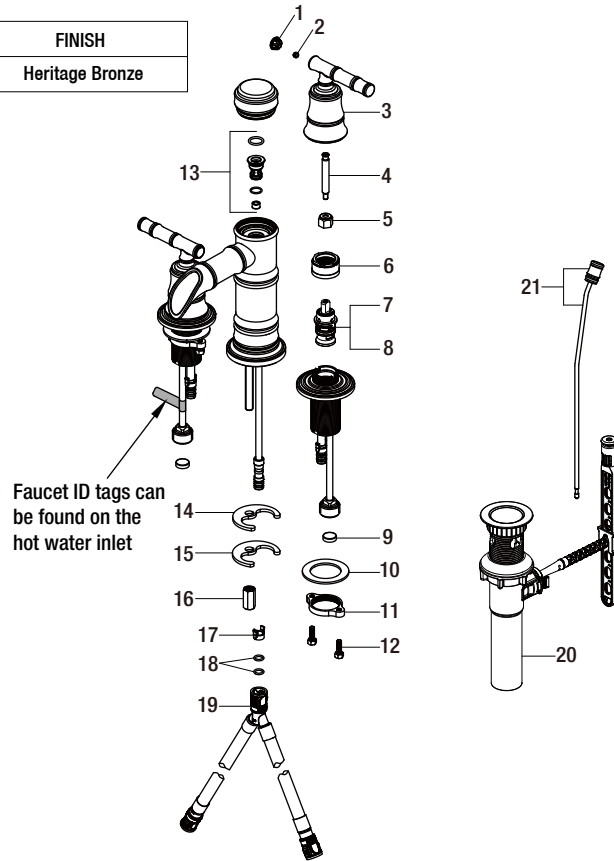

Replacement Parts List

Bamboo 8 in. Widespread 2-Handle Low-Arc Bathroom
Faucet in Heritage Bronze

MODEL	SKU #	FINISH
HD67388W-8096H	304685522	Heritage Bronze

Many replacement parts can be purchased online or at your local store. Please use the table below to identify the part SKU number needed, go to HOMEDEPOT.COM, and check for online and store availability. If you can't find the part you are looking for, please call 1-855-HD-GLACIER.

Part	Description	Part #	Internet SKU #	Store SKU #
1	Cap	RP1000796H		
2	Set screw	RP50002		
3	Handle	RP1304096H		
4	Screw	RP50019		
5	Inverter	RP64044	206671349	
6	Bonnet nut	RP70193	206671342	
7	Cartridge H	RP20067	301158139	
8	Cartridge C	RP20068	301158129	
9	Screen filter	RP70072		
10	Washer	RP64147		
11	Nut	RP56059		

Part	Description	Part #	Internet SKU #	Store SKU #
12	Screw	RP50004		
13	Plunger kit	RP70519		
14	Rubber washer	RP64045		
15	Metal washer	RP64046		
16	Lock nut	RP56026		
17	Block	RP70421		
18	O-ring	RP60002		
19	Quick connect hose	RP70430		
20	ClickInstall™ drain assembly	RP4022896H		
21	Lift rod	RP4028996H		