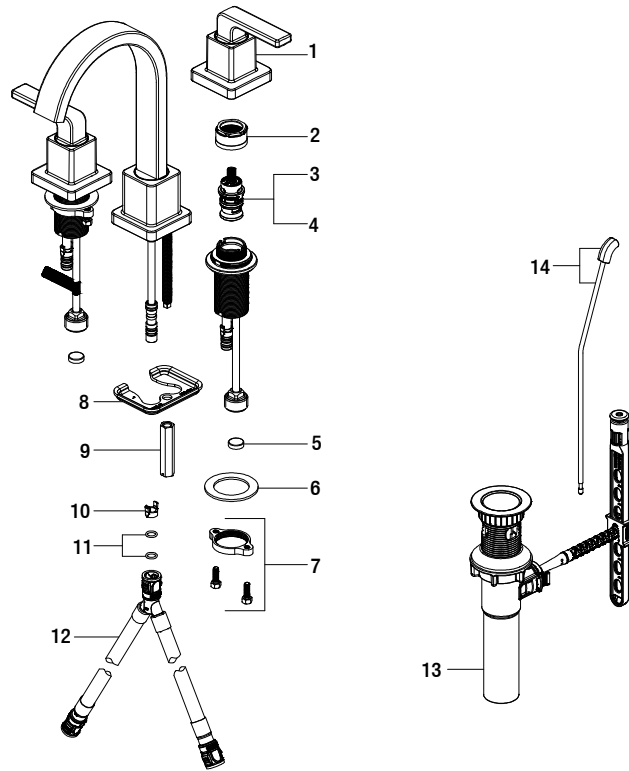

Replacement Parts List

Farrington 8 in. Widespread 2-Handle High-Arc Bathroom Faucet in Chrome

MODEL	SKU #	FINISH
HD67751W-6101	303672282	Chrome

Many replacement parts can be purchased online or at your local store. Please use the table below to identify the part SKU number needed, go to HOMEDEPOT.COM, and check for online and store availability. If you can't find the part you are looking for, please call 1-855-HD-GLACIER.

Part	Description	Part #	Internet SKU #	Store SKU #
1	Handle assembly	RP1353301		
2	Bonnet nut	RP70193	206671342	
3	Cartridge H	RP20079		
4	Cartridge C	RP20080		
5	Screen filter	RP70072		
6	Washer	RP64147		
7	Nut & Screw	RP56114		
8	Washer	RP70228		

Part	Description	Part #	Internet SKU #	Store SKU #
9	Lock nut	RP56091		
10	Block	RP70421		
11	O-ring	RP60002		
12	Quick connect hose	RP70430		
13	ClickInstall™ drain assembly	RP4022801		
14	Lift rod	RP4026001		