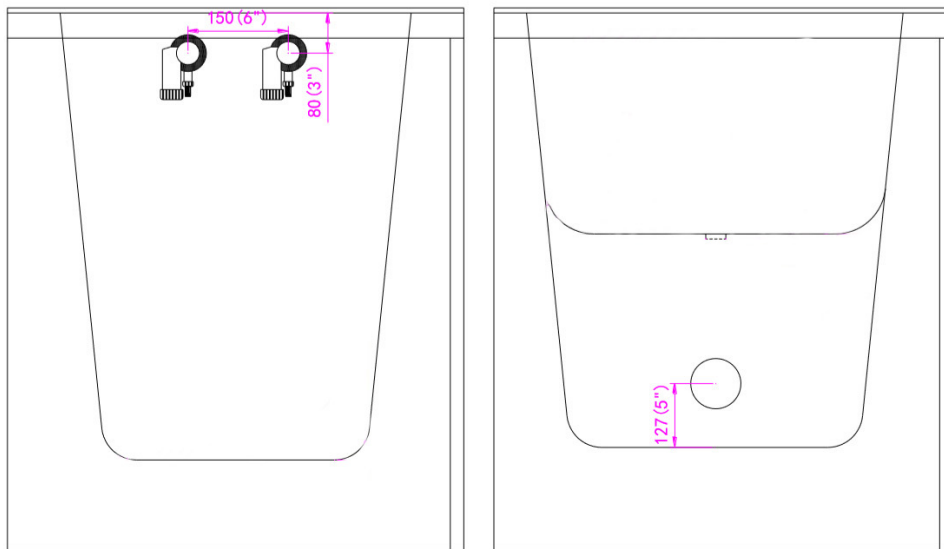

Transfer XXXL Air Massage+ Micro Bubbles Therapy + Heated Seat Walk In Bathtub (Wheelchair Accessible)

Disclaimer:

In an effort to continually improve our product, specifications and configurations are subject to change without notice. Before ordering or installing, consider future access to essential equipment.