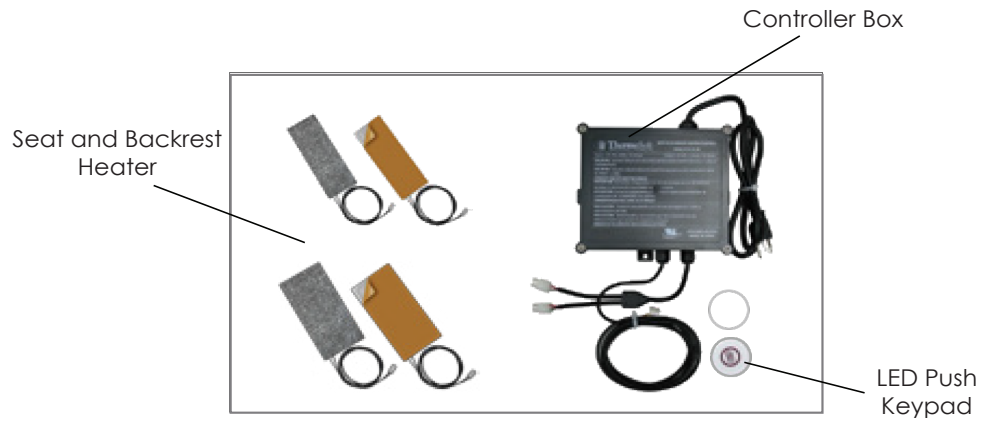

Transfer XXXL Air Massage+ Micro Bubbles Therapy + Heated Seat Walk In Bathtub (Wheelchair Accessible)

Disclaimer:
In an effort to continually improve our product, specifications and configurations are subject to change without notice. Before ordering or installing, consider future access to essential equipment.