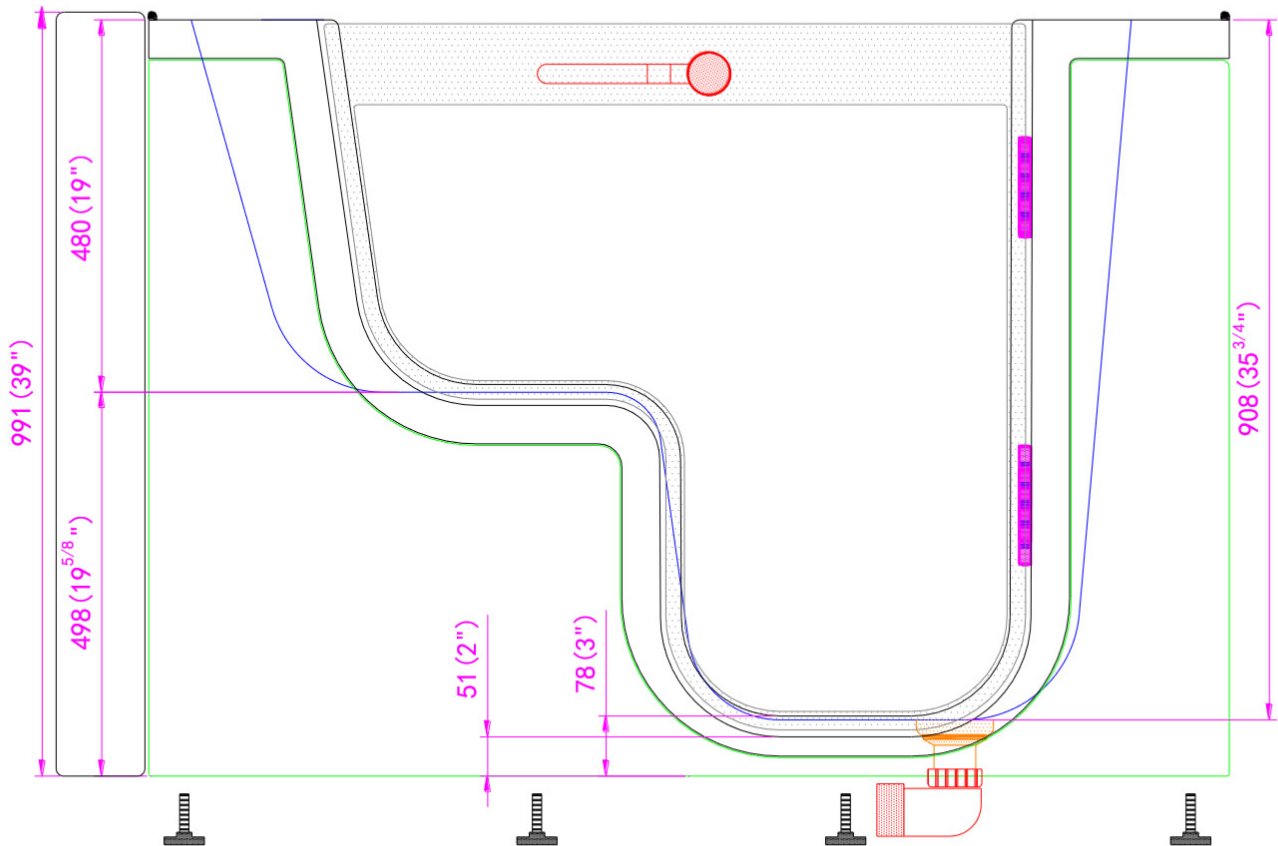

Transfer XXXL Air Massage+ Micro Bubbles Therapy + Heated Seat Walk In Bathtub (Wheelchair Accessible)

Disclaimer:
In an effort to continually improve our product, specifications and configurations are subject to change without notice. Before ordering or installing, consider future access to essential equipment.