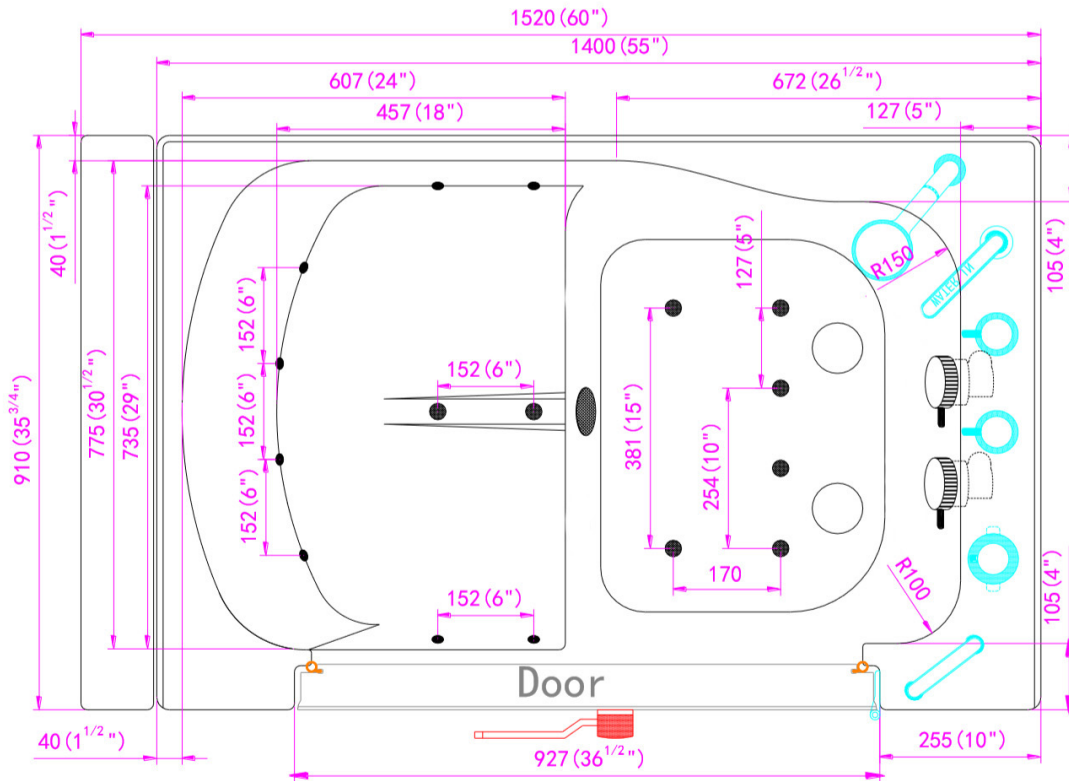

Transfer XXXL Air Massage+ Micro Bubbles Therapy + Heated Seat Walk In Bathtub (Wheelchair Accessible)

Disclaimer:

In an effort to continually improve our product, specifications and configurations are subject to change without notice. Before ordering or installing, consider future access to essential equipment.