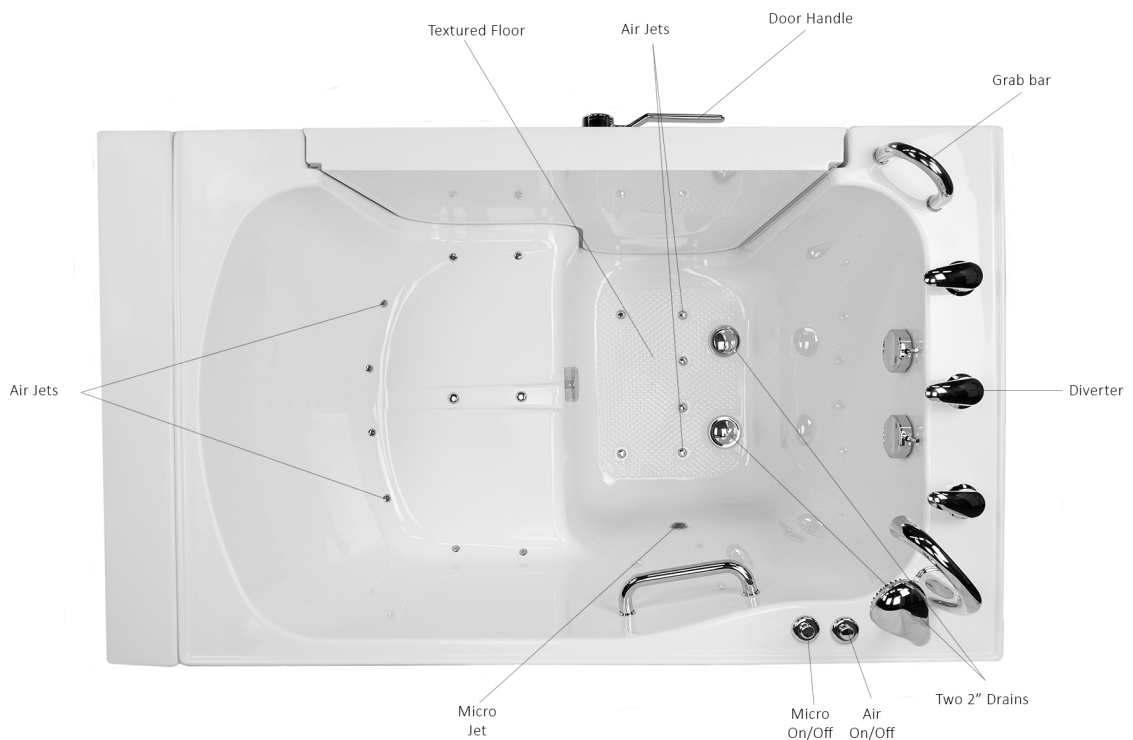

Transfer XXXL Air Massage+ Micro Bubbles Therapy + Heated Seat Walk In Bathtub (Wheelchair Accessible)