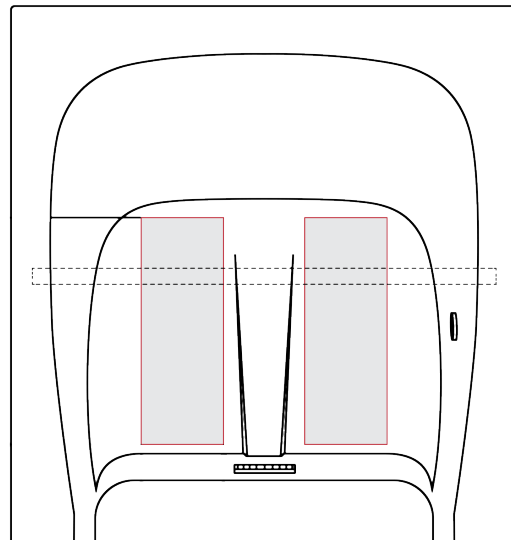

Transfer XXXL Air Massage+ Micro Bubbles Therapy + Heated Seat Walk In Bathtub (Wheelchair Accessible)

Disclaimer:
In an effort to continually improve our product, specifications and configurations are subject to change without notice. Before ordering or installing, consider future access to essential equipment.