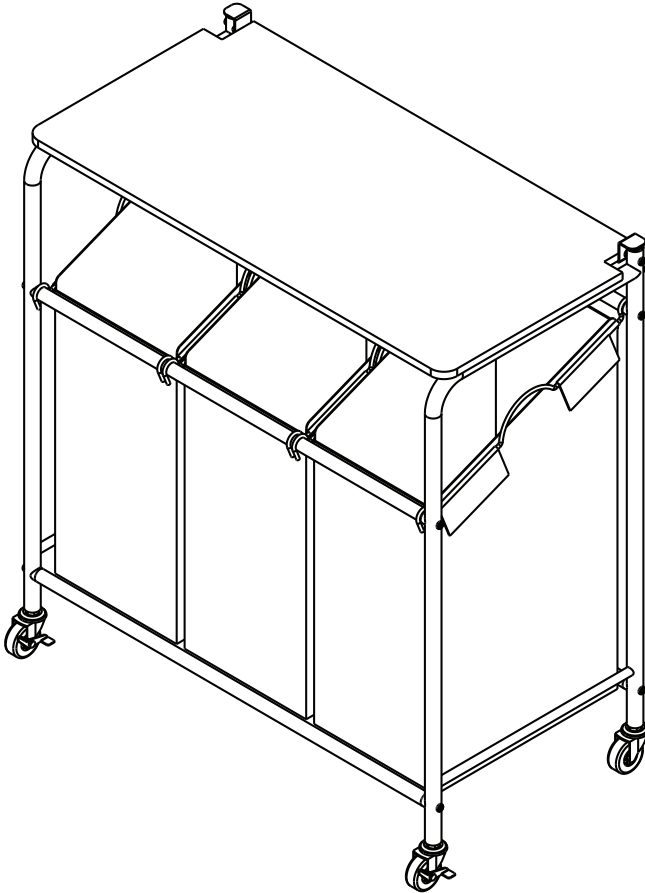

SRT-01196

iron and sort laundry center

16 in L x 31 in W x 33 in H (40.6 cm L x 78.7 cm W x 83.8 cm H)

LIMITED LIFETIME WARRANTY

Honey-Can-Do International, LLC (HCD) warrants its products will be free from defects in materials and workmanship when used for normal personal or household use, except as provided below. HCD, at its option, may offer a comparable product or offer a replacement part or request that the item be returned to the place of purchase. This warranty DOES NOT apply to damage caused by negligence, misuse, excessive use, improper cleaning, improper assembly, or any circumstances not directly attributable to manufacturing defects. Proof of purchase is required in the form of a receipt (copy or original) to validate warranty. HCD provides this limited lifetime warranty in lieu of all other warranties either express or implied. In no event shall HCD, its affiliates, or subsidiaries be responsible for consequential or incidental damages arising out of a claim of defective product. Some states or provinces do not allow some exclusions or limitations, so the above statement may not apply to you. This warranty gives you specific legal rights, and you may also have other rights, which vary by state or province.

WARNING: Keep bags and plastic sheeting away from babies and children. Do not use in cribs, beds, carriages, or playpens. The plastic may cling to nose and mouth and prevent breathing.

 PLEASE RECYCLE

PARTS LIST

PART/ILLUSTRATION	(QTY)	DESCRIPTION
A 	(2)	side supports
B 	(4)	cross bars
C 	(2)	ironing deck
D 	(10)	hex bolts
E 	(8)	tube spacer
F 	(4)	wheels
G 	(3)	sort bags on hanger bars
H 	(1)	hex wrench
I 	(1)	wheel wrench