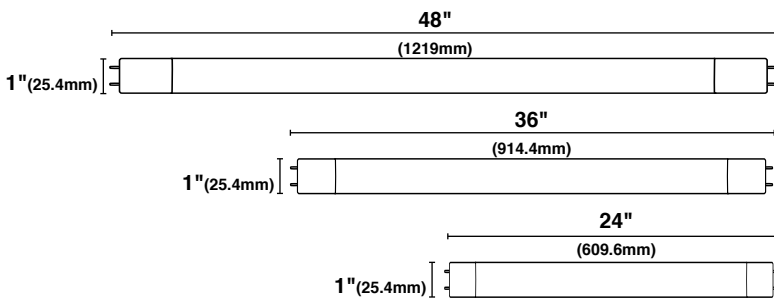

ProLED®

Linear T8 Direct Series

Product #: _____ Type: _____
Project: _____ Date: _____
Comments: _____ Initials: _____

Specifications

- Operates on instant start, programmed start ballasts
- 50,000 hour life resulting in lower maintenance costs over time
- Uses 48% less energy and lasts up to 73% longer resulting in lower costs for the end user¹
- Suitable for use in totally enclosed luminaires
- Conforms to requirements of NSF/ANSI standard 2-food equipment
- UL listed for damp locations
- Dimmable (48" only)
- Works with emergency ballast