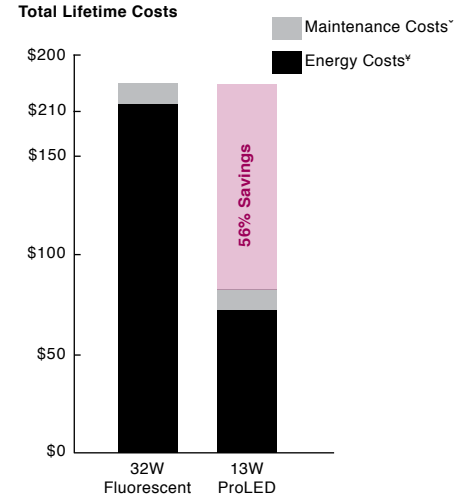

Savings Comparison

* Maintenance costs based on 15 minutes at $40 per/hr
* Energy costs based on $0.11 kWh

Ordering Information

Lamp Wattage	System Wattage[§]	Base	Product #	Product Code	Color Temp.	CRI	Lumens	Useful Life*	Dimmable	Beam Spread	Pkg. Qty.	MOL	THD	DLC® Code	DLC® Qualified	Equivalent Wattage	
8	10	G13	84068	T824FR8/835/DIR2/LED	3500K	82	1250	50,000	No	270°	25	24"	<20%	PX7JB5ZH	Yes	17	
8	10	G13	84069	T824FR8/840/DIR2/LED	4000K	82	1250	50,000	No	270°	25	24"	<20%	P5J2JPHJ	Yes	17	
8	10	G13	84070	T824FR8/850/DIR2/LED	5000K	82	1250	50,000	No	270°	25	24"	<20%	P4Z7M453	Yes	17	
11	13	G13	83071	T836FR11/835/DIR/LED	3500K	82	1400	50,000	No	270°	25	36"	<20%		No	25	
11	13	G13	83072	T836FR11/840/DIR/LED	4000K	82	1450	50,000	No	270°	25	36"	<20%		No	25	
11	13	G13	83073	T836FR11/850/DIR/LED	5000K	82	1450	50,000	No	270°	25	36"	<20%		No	25	
⊛	13	16	G13	82880	T8FR13/835/DIR3/LED	3500K	82	1800	50,000	Yes	270°	25	48"	<20%	PLPCI4H4HRVH	Yes	32
⊛	13	16	G13	82881	T8FR13/840/DIR3/LED	4000K	82	1900	50,000	Yes	270°	25	48"	<20%	PLLZ3MZ410I6	Yes	32
⊛	13	16	G13	82882	T8FR13/850/DIR3/LED	5000K	82	2000	50,000	Yes	270°	25	48"	<20%	PL0M8FHG6OE6	Yes	32

⊛ NEW ITEM

* Useful Life is defined as the point in time at which the lamp will maintain at least 70% of its initial lumens. The lamp will continue to burn past this point, but at decreased light levels.

Warranty – Commercial / Industrial: This product is warranted for 5 years from the date of purchase.

Must be operated with an ambient fixture temperature between -4°F(-20°C) and 122°F(50°C).

§ Specifications are based on use with normal ballast factor ballasts (0.88). For LBF and HBF ballast performance, see the ProLED® Linear Direct T8 Specifications Sheet.

¹ Energy savings based on $0.11 kWh over a 50,000 hour life.

** Check the latest update at www.DesignLights.org for listed product catalog numbers. Not all versions are listed.