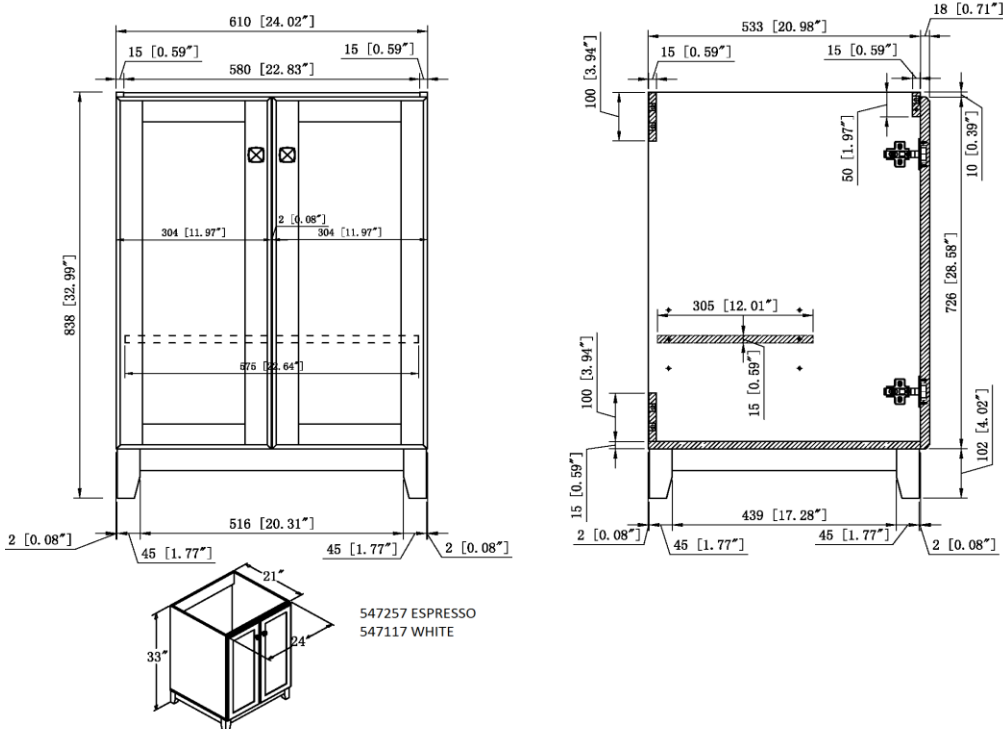

Shorewood Two Door Vanity White

Specifications

- Solid wood leg & leg base, white finish
- white thermofoil door
- Soft-closing hinge
- One adjustable shelf inside
- Square knob on each door, Satin nickel with TruMatch™ finish
- California 93120 compliant
- Vanity Top and Faucet sold Separately

Dimensions

Warranty & Compliances

- Warranty: Limited 1 year warranty
- California 93120: Compliant

Order Codes & Finishes/Colors

- RTA
- 24"w x 21"d x 33"h
- 547117

Type:
 Job:
 Order Code:
 Approvals: