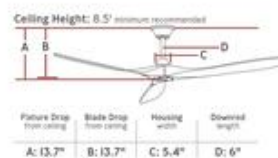

Collection: Maverick Max

UPC #: 014817567540

Finish: Matte Black (BK)

Blade Finish: Dark Walnut

Blade Finish 2: Undefined

Dimensions:

- **Diameter:** 70"
- **Weight:** 11.68 lbs.
- **Reverse Switch:** Remote Controlled
- **Rev. Switch Location:** Remote Transmitter
- **Motor Size:** 85.0 X 28.0
- **Diameter of Housing:** 7.0
- **Lead Wire Length:** 78 inches
- **Light Kit Included:** No
- **Remote Included:** Hand Remote
- **Location of Receiver:** Canopy
- **Remote Group(s):** ESSWC-7

Features:

- Includes a green, energy-efficient DC motor
- Specialty carved wood blades included
- ENERGY STAR® Qualified
- Remote included for easy operation

Material List:

Safety Listing:

Safety Listed for Damp Locations

Instruction Sheets:

English (3MAVR70XX-CUL-ENG)
French (3MAVR70XX-CUL-CF)

Blade Details:

Blade Group	Diameter	Included	RPM Hi	CFM Hi	Watts Hi	Amps Hi	RPM Med	CFM Med	Watts Med	Amps Med	RPM Low	CFM Low	Watts Low	Amps Low
	70	Yes		6821.16	29.79									

Mounting Options:

Mounting Type	Included	Item	Downrod Length	Downrod Diameter	Overall Height	Blade to Ceiling	Min. Ceiling Height	Canopy Style	Canopy Diameter
Downrod (Included)	yes		6.0	0.5	11.7	11.6	7.97	Downrod Mount	6.4