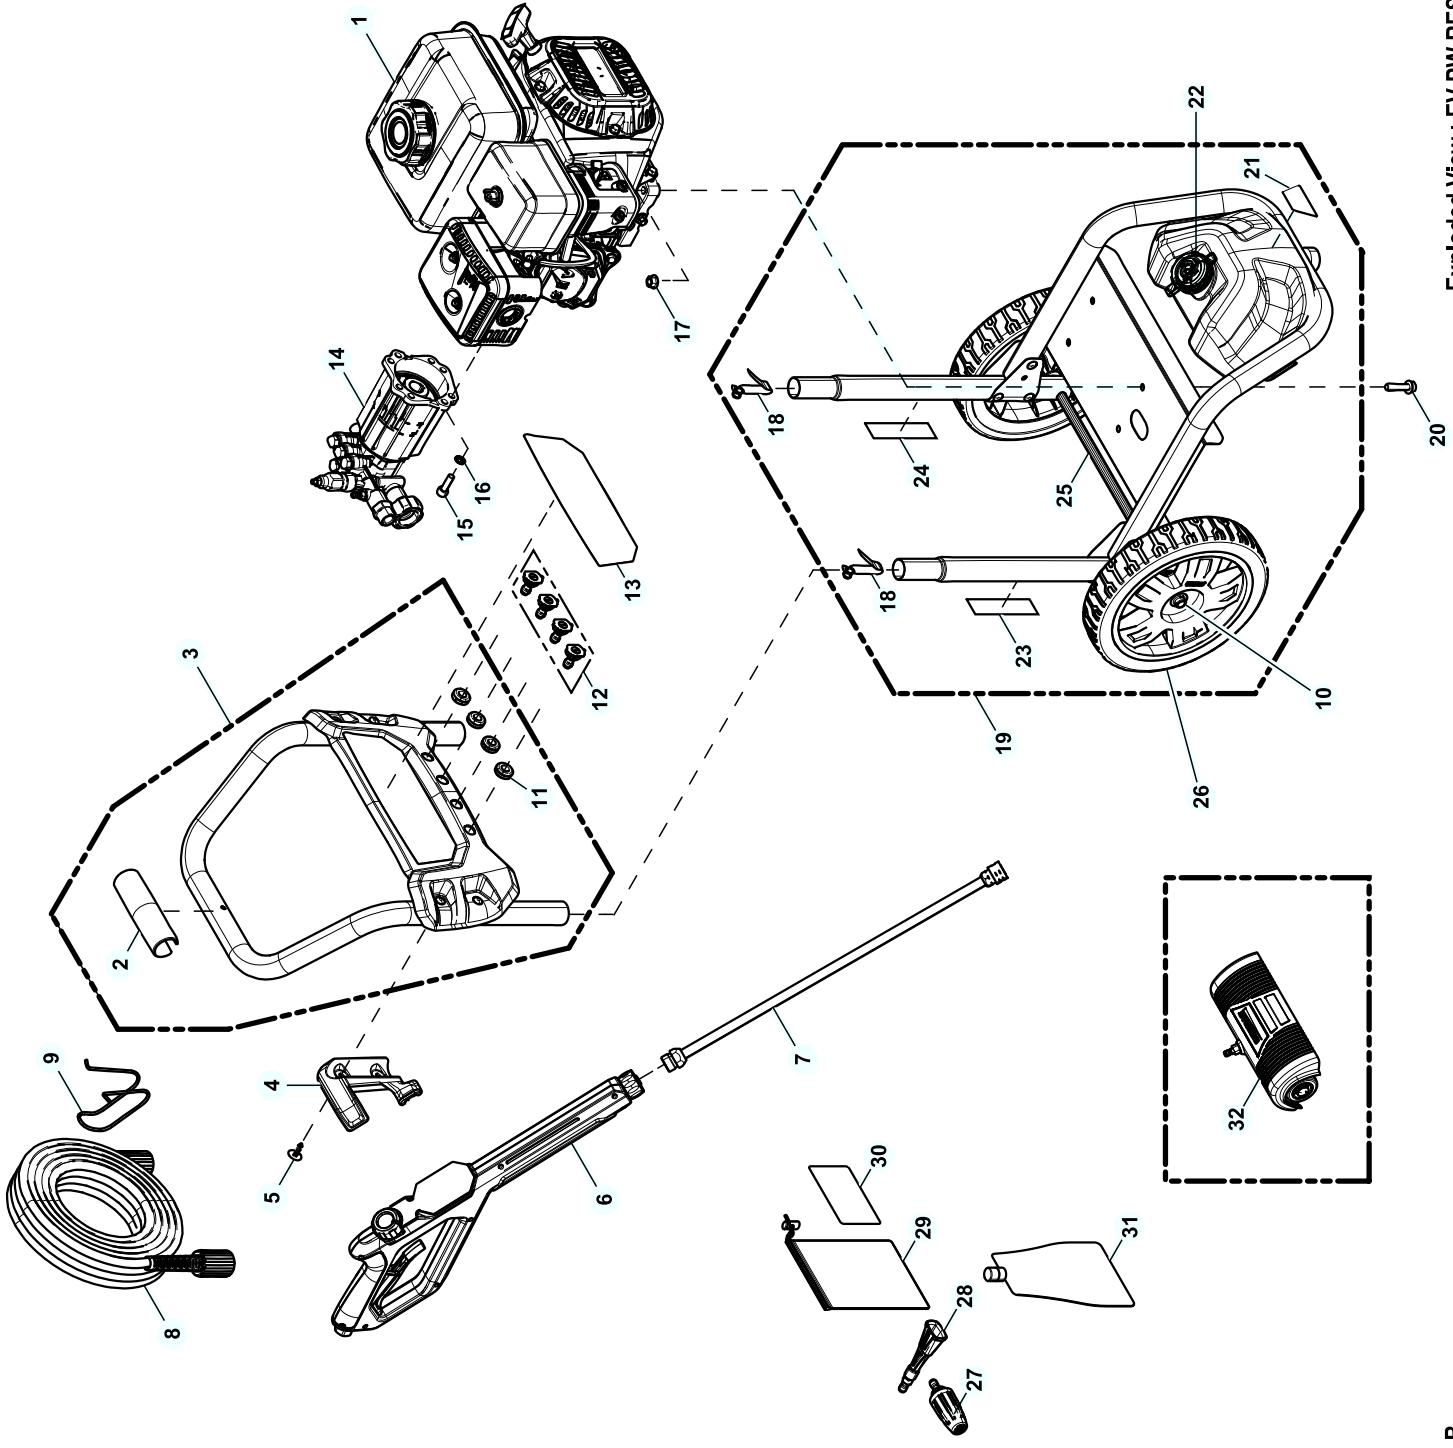

# GROUP EV

**EXPLODED VIEW: EV PW RESI 3200-2900****DRAWING #: 10000007171****GROUP EV**

<b>ITEM</b>	<b>PART#</b>	<b>QTY.</b>	<b>DESCRIPTION</b>
1	OK8430	1	ENGINE
2	OL4739	1	HANDLE C-GRIP
3	10000012847	1	HANDLE KIT PW RESI NO DECAL
4	OL6431	1	HOLSTER VP GUN BLACK
5	OJ1449	2	FASTENER RIBBED SHANK CHRSTM T
6	10000009382	1	GUN VPG M22, ORANGE
7	OH9640	1	LANCE ASSY-20" LONG
8	10000008243	1	HOSE
9	OJ3052	1	HOOK-HOSE
10	OK9974	1	PUSH NUT
11	OJ3079	4	GROMMET-NOZZLE
12	OH9617R	1	KIT-NOZZLE
13	OL4740C	1	DECAL NOZZLE BILLBOARD 3200
	OL4740D	1	DECAL NOZZLE BILLBOARD 2900
14	OK1663	1	PUMP AXIAL (2900)
	OJ7764	1	PUMP AXIAL (3200)
15	OJ3315	4	SCREW SHC M8-1.25X25 C8.8 ZP
16	O92479	4	WASHER LOCK M8 RIBBED
17	O67989	4	NUT HEX FL WHIZ M8-1.25
18	OG5442	2	SNAP BUTTON
19	OL6827	1	CRADLE KIT
20	O89230	4	SCREW HHFC M8-1.25 X 35 G8.8
21	OL2091	1	DECAL NO NOT USE BLEACH
22	OK4078A	1	CAP CHEM TANK
23	OJ3374	1	DECAL QUICK START
24	OK6007	1	DECAL QUICK START
25	OK9978D	1	AXLE
26	OJ6276	2	WHEEL
27	OK2895	1	TURBO NOZZLE
28	OL3579	1	PW FOAMER QC
29	10000007185	1	BAG MESH DRAWSTRING
30	10000008335	1	CARD LAMINATED PW ACCESSORY
31	OL5832	1	OIL POUCH 16 OZ SAE 30
32	10000008337	1	ASSY POWER BROOM (3200)