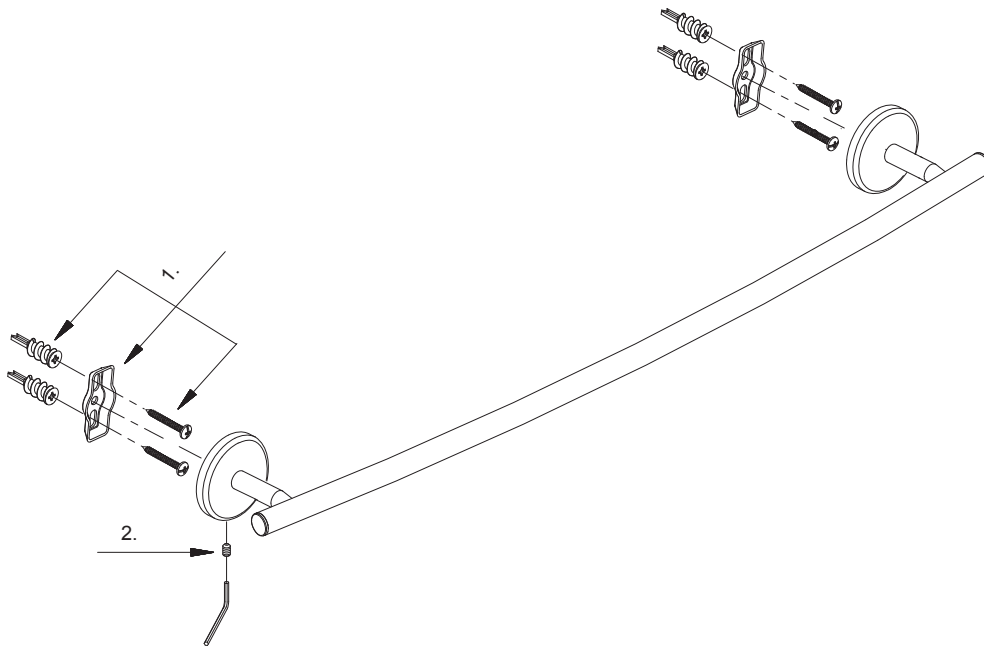

Glacier Bay Dorset 24" Towel Bar

MODEL	STORE SKU#	OMSID	FINISH
B2502201CP	472875		Chrome

Many replacement parts can be purchased online or at your local store. Please use the table below to identify the part SKU number needed, go to HOMEDEPOT.COM, and check for online and store availability. If you can't find the part you are looking for, please call 1-855-HD-GLACIER.

Part	Description	Part #	Internet SKU #	Store SKU #
1	Holding Hardware	RB0135		
2	Screw (M5 x 10 mm L)	A053009		