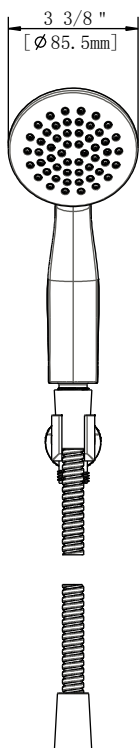

## specifications

### FEATURES

- Single Function LED Handshower
- Blue LED Lighted, Water Powered
- 3.3" Spray Face, 60" PVC Hose
- Adjustable Shower Arm Mount
- 1/2-14NPSM Connection
- 2.0 GPM Flow Rate
- Easy Installation

### CODE COMPLIANCE

- IAPMO Certified :  
ASME A112.18.1/CSA B125.1

Schön Single Function LED Handshower with  
60" Hose and Bracket

MODEL	YOW SKU#	FINISH
58203-0801	682-915	Chrome