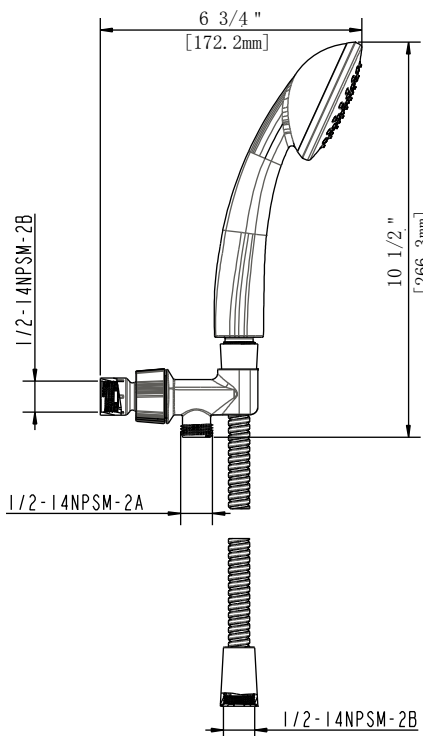

### FEATURES

- Single Function LED Handshower
- Blue LED Lighted, Water Powered
- 3.3" Spray Face, 60" PVC Hose
- Adjustable Shower Arm Mount
- 1/2-14NPSM Connection
- 2.0 GPM Flow Rate
- Easy Installation

### CODE COMPLIANCE

- IAPMO Certified :  
ASME A112.18.1/CSA B125.1

Schön Single Function LED Handshower with  
60" Hose and Bracket

MODEL	YOW SKU#	FINISH
58203-0801	682-915	Chrome

### INSTALLATION DIMENSIONS

Call (800)880-8164 if you have any questions

Rev. 01