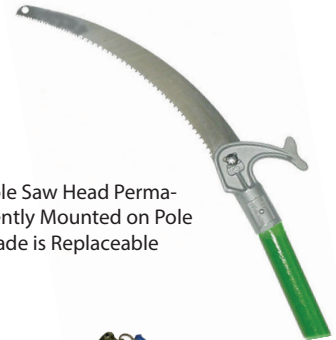

## LS LANDSCAPE KITS

Tool Permanently Mounted On Pole

LS-6PKG-1	JA-14 Pruner Permanently Mounted on 6' LS Pole with Male Ferrule on Bottom, 6' LS Base Pole, Pruner Rope
LS-6PKG-4	JA-14 Pruner Permanently Mounted on 6' LS Pole with Male Ferrule on Bottom, 6' LS Base Pole, 6' LS Extension Pole, Pruner Rope
LS-6PKG-2	JA-14 Pruner Permanently Mounted on 6' LS Pole with Male Ferrule on Bottom, 6' LS Base Pole, 6' LS Sawhead Pole, Pruner Rope

## LS LANDSCAPE KITS

With Pole Adapters

LS-8PKG-1	JA-14 Pruner, Adapter & Rope, PS-3FP Pole Saw Head, 13" Tri-Cut Blade (SB-13TE), 8' LS Base Pole
LS-6PKG-3	JA-14 Pruner, Adapter & Rope, PS-3FP Pole Saw Head, 6' LS Base Pole and 6' LS Extension Pole
LS-6PKG-6	16" Tri-Cut Saw Blade (SB-16TE), 6' LS Sawhead Pole with PS-3FP Head, 6' LS Base Pole and 6' LS Extension Pole
LS-6PKG-5	JA-14DP Pruner, Adapter & Rope, PS-3FP Pole Saw Head, 13" Tri-Cut Blade (SB-13TE), 6' LS Base Pole and 6' LS Extension Pole
LS-6PKG-7	PH-11 Pruner, Adapter & Rope, One 6' LS Base Pole and Two 6' LS Extension Poles
LS-6PKG-8	PH-12 Pruner, Adapter & Rope, One 6' LS Base Pole and Two 6' LS Extension Poles

### LS Pole Tree Trimming Packages

Pre-packaged kits contain everything needed for trimming trees: Poles, Pruner, Pole Saw and/or Hand Saw. A variety of combinations makes it easy to find the best fit for your needs.

Kits are packed in individual corrugated boxes for ease of handling and distribution.

JA-14 Pruner Permanently Mounted on Pole

Pole Saw Head Permanently Mounted on Pole Blade is Replaceable

PH-11 Pruner 1" Cut with SB-1T Saw Blade