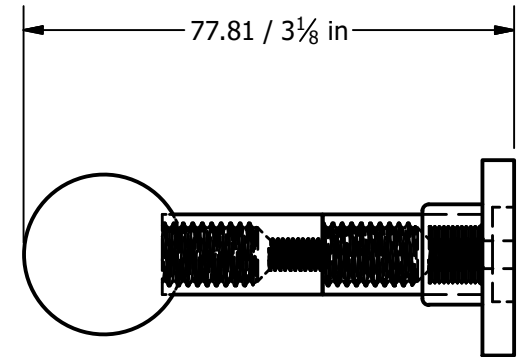

2

1

P1020-2

ITEM	QTY	PART NUMBER	DESCRIPTION
1	1	BPHK-18	DOUBLE HOOK PLATE
2	6	PSRD8-12	POST
3	3	BL1T-1	END BALL
4	4	CARD-58	CAP

UNLESS OTHERWISE SPECIFIED	
.X	± .3mm
.XX	± .15mm
.XXX	± .008mm

THIRD ANGLE PROJECTION

FINISH	TBD
QTY	TBD
DRAWING NO.	REV
P1000-20-3	0
SCALE	1:1
SHEET: 1 OF 1	A4

2

1