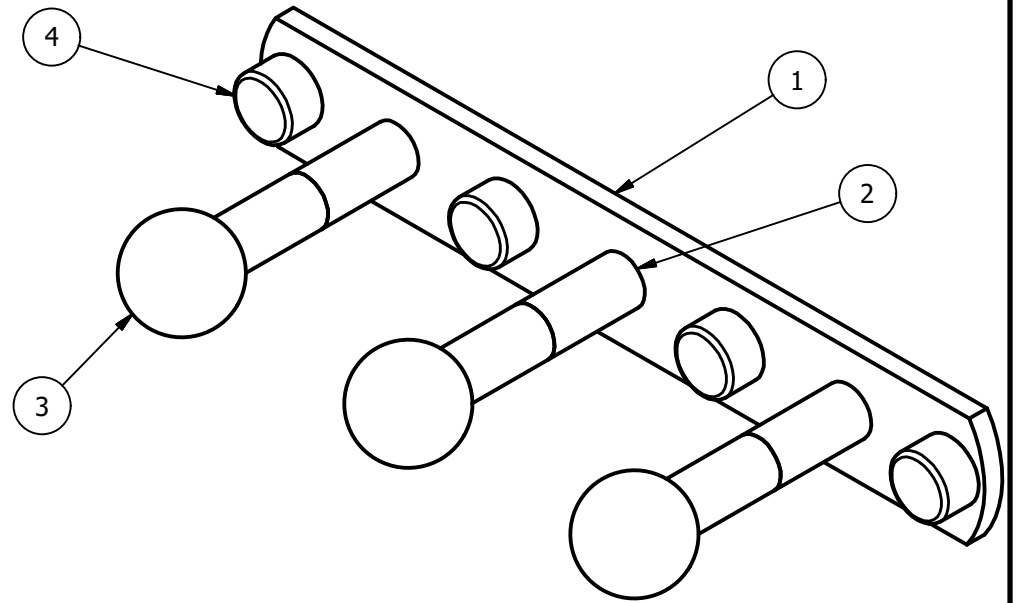

2

1

P1020-2

ITEM	QTY	PART NUMBER	DESCRIPTION
1	1	BPHK-18	DOUBLE HOOK PLATE
2	6	PSRD8-12	POST
3	3	BL1T-1	END BALL
4	4	CARD-58	CAP

UNLESS OTHERWISE SPECIFIED	
.X	± .3mm
.XX	± .15mm
.XXX	± .008mm

THIRD ANGLE PROJECTION

DRAWN	10-30-18	IM
CHECKED	10-30-18	P.D.
APPROVED	10-30-18	R.A.

MATERIAL: BRASS  
 DESCRIPTION:  
 Prestige Skyline Collection  
 3 Position Multi Hook

**APPROVED FOR PRODUCTION**  
 By: RICHARD PAUL  
 Date: 10-30-18

FINISH	TBD
QTY	TBD
DRAWING NO.	REV
P1000-20-3	0
SCALE	1:1
SHEET: 1 OF 1	A4

2

1