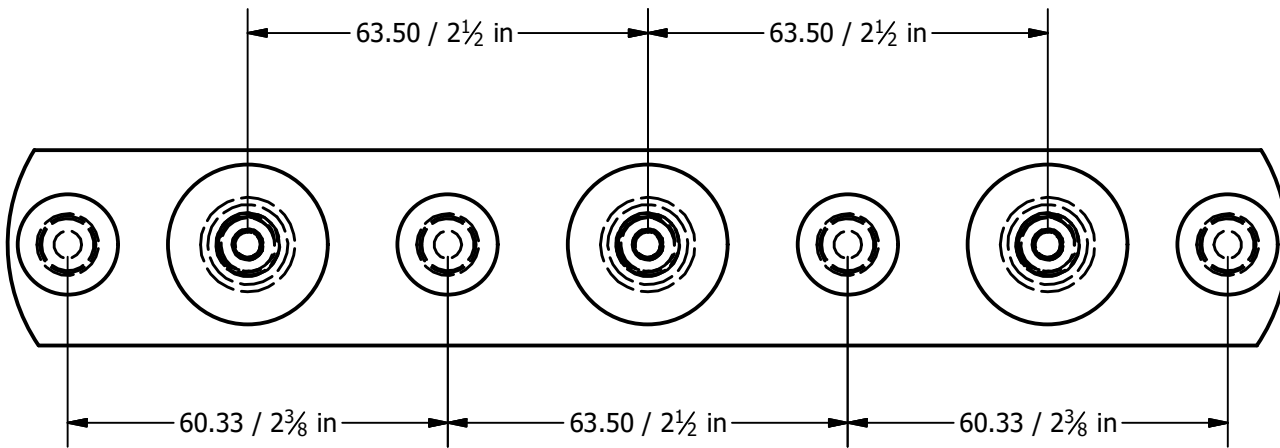

2

1

P1020-2

ITEM	QTY	PART NUMBER	DESCRIPTION
1	1	BPHK-18	DOUBLE HOOK PLATE
2	6	PSRD8-12	POST
3	3	BL1T-1	END BALL
4	4	CARD-58	CAP

UNLESS OTHERWISE SPECIFIED	
.X	± .3mm
.XX	± .15mm
.XXX	± .008mm

THIRD ANGLE PROJECTION

FINISH	TBD
QTY	TBD
DRAWING NO.	REV
P1000-20-3	0
SCALE	1:1
SHEET: 1 OF 1	A4

2

1