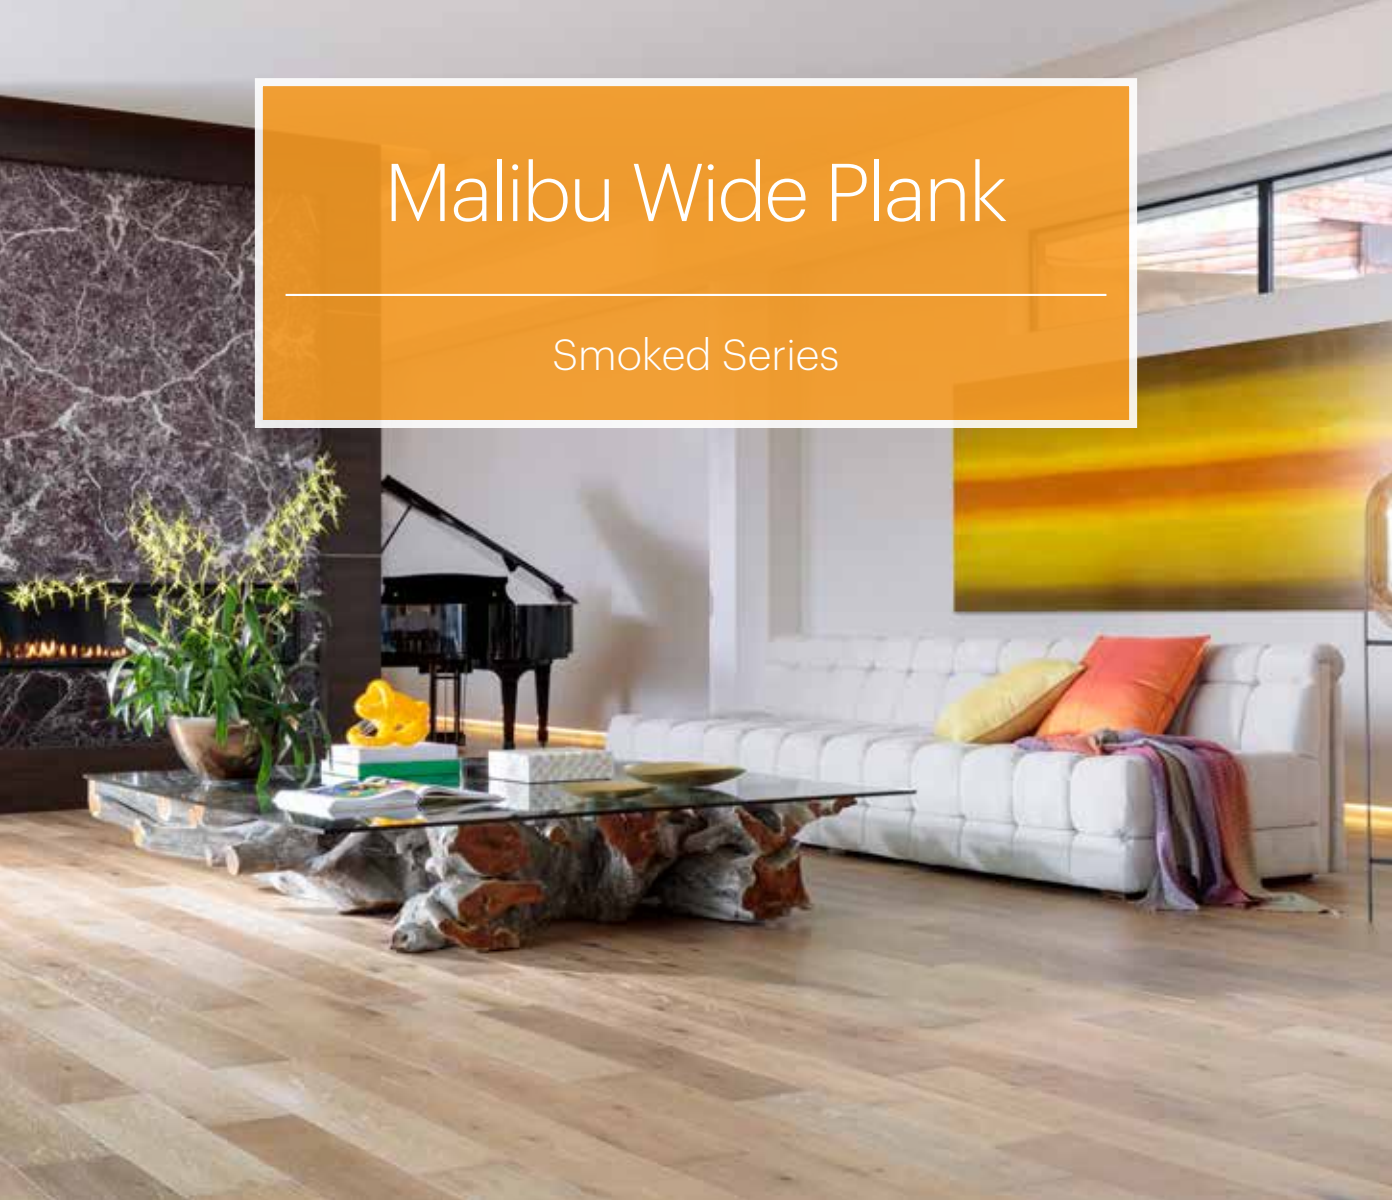

# Malibu Wide Plank

---

Smoked Series

## Engineered Tongue & Groove and Click Lock Constructions

- Featuring our proprietary custom aging process that dramatically deepens the color tone of natural wood.
- Choose from the latest gray, white wash and neutral colors to complement any room design from traditional to modern.
- Longer and wider Planks for an upscale look that make every room look wider, longer and more elegant.
- High definition and transparency achieved through our super low gloss finish that reveals the natural grain of the wood.
- Custom European craftsmanship reflected in unique color variations on every plank.
- Lifetime residential finish and structural warranty, 5 year commercial warranty.
- Product dimensions: Tongue & Groove: 1/2" thick x 7-1/2" wide x 15.75" ~ 74.8" long (50% 74.8" long planks); Click Lock: 3/8" thick x 6-1/2" wide x 15.75" ~ 47.64" long (70% 47.64" long planks).