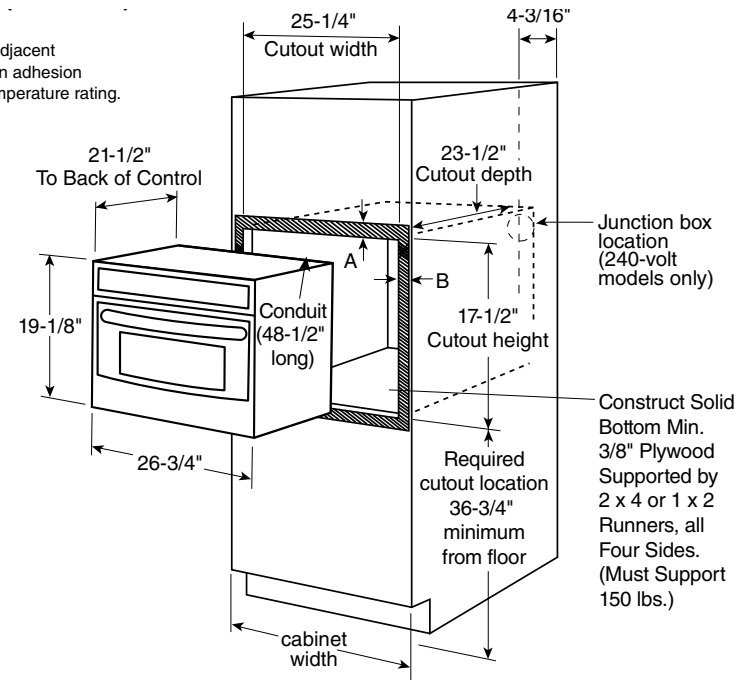

PSB9100SF

GE Profile™ Series Advantium® 120V - 27 in. Wall Oven

Advantium wall oven/GE Profile™ Series cooking tower dimensions and cabinet installation information (in inches)

Note: Cabinets installed adjacent to wall ovens must have an adhesion spec of at least a 194°F temperature rating.

Note: 2" minimum between cutouts when installed above warming drawer or single wall oven.

Installation Information:

Before installing, consult installation instructions packed with product for current dimensional data.

Note: Advantium wall ovens can be installed below GE/GE Profile Series non-down-draft gas and electric cooktops. It CANNOT be installed below induction or Monogram (2GU3841385) gas cooktops.

Note: Advantium wall oven comes with two lower trim pieces. One is for use above 36-inch height installations and one is for use below 36-inch installations. Use of the accessory drawer will replace the bottom trim piece for applicable installations. Please see installation instructions for full details.

Note: Cabinets installed adjacent to wall ovens must have an adhesion spec of at least 194° F temperature rating.

A=Allow 1" overlap of oven over bottom edge of cutout.
B=Allow 11/16"-3/4" for overlap of oven over side edges of cutout.