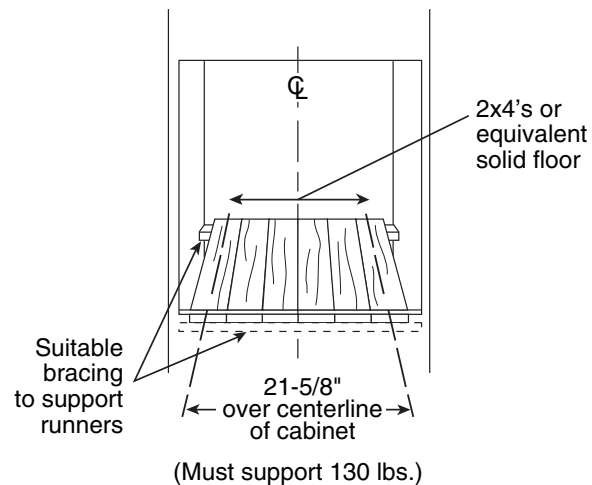

Note: 2" minimum between cutouts when installed above warming drawer or single wall oven.

Installation Information:

Before installing, consult installation instructions packed with product for current dimensional data.

Note: Advantium wall ovens can be installed below GE/GE Profile Series non-down-draft gas and electric cooktops. It CANNOT be installed below induction or Monogram (2GU3841385) gas cooktops.

Note: Advantium wall oven comes with two lower trim pieces. One is for use above 36-inch height installations and one is for use below 36-inch installations. Use of the accessory drawer will replace the bottom trim piece for applicable installations. Please see installation instructions for full details.

Note: Cabinets installed adjacent to wall ovens must have an adhesion spec of at least 194° F temperature rating.

A=Allow 1" overlap of oven over bottom edge of cutout.
B=Allow 11/16"-3/4" for overlap of oven over side edges of cutout.