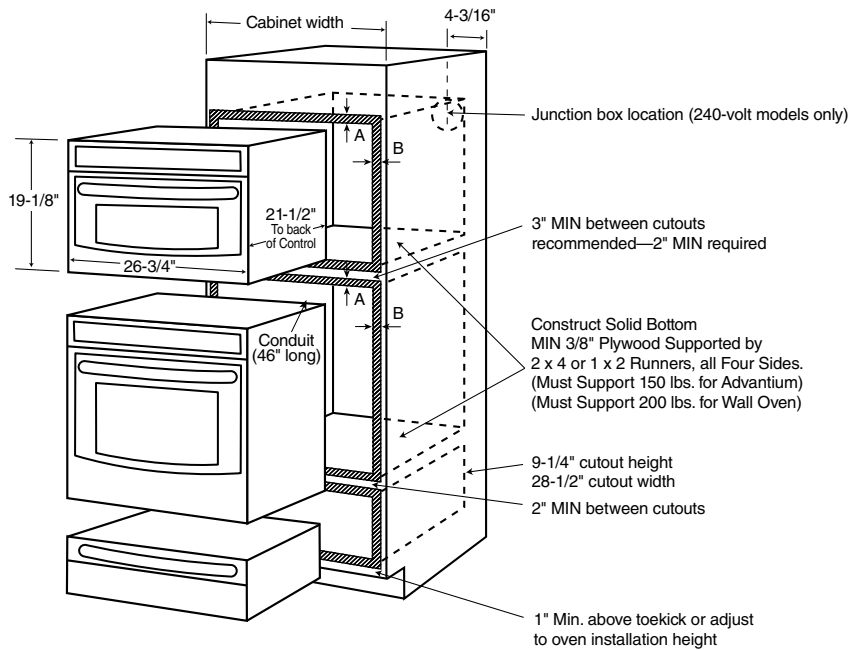

PSB9100SF

GE Profile™ Series Advantium® 120V - 27 in. Wall Oven

Advantium wall oven/GE Profile™ Series cooking tower dimensions and cabinet installation information (in inches)

Note: Cabinets installed adjacent to wall ovens must have an adhesion spec of at least a 194°F temperature rating.

Note: 2" minimum between cutouts when installed above warming drawer or single wall oven.

Installation Information:

Before installing, consult installation instructions packed with product for current dimensional data.

Note: Cabinets installed adjacent to wall ovens must have an adhesion spec of at least 194° F temperature rating.

A=Allow 1" overlap of oven over bottom edge of cutout.
B=Allow 11/16"-3/4" for overlap of oven over side edges of cutout.