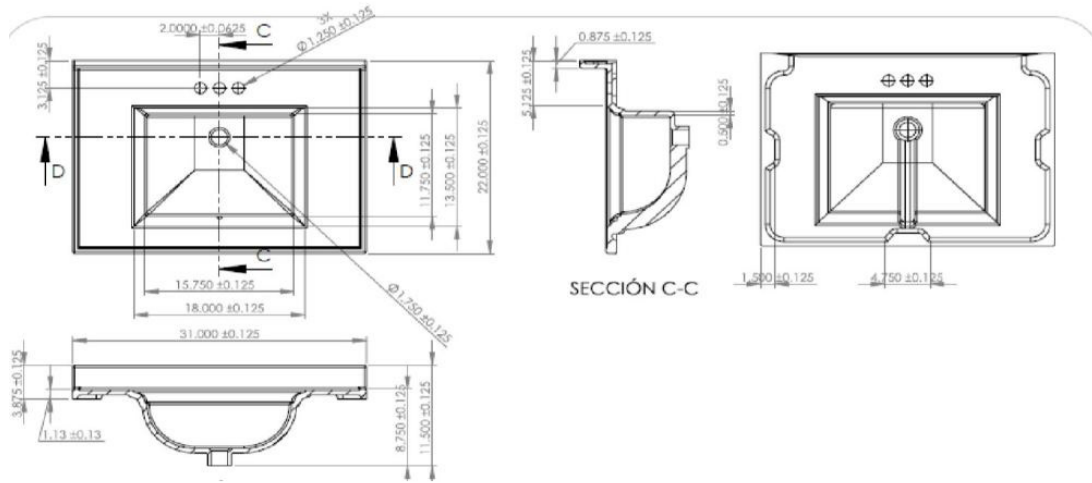

Camilla Vanity Top 25"  
Solid White

SPECIFICATIONS

MATERIAL:	Cultured Marble
TOOLS NEEDED FOR INSTALLATION:	100% silicone
ASSEMBLED DIMENSIONS:	12.5" H x 25" L x 22" D
ASSEMBLED WEIGHT:	31.3 lbs.
FAUCET TYPE:	Lav Centerset
NUMBER OF MOUNTING HOLES:	3
BOWL MATERIAL:	Cultured Marble
BACK SPLASH INCLUDED:	Yes
COLOR:	Solid White
NUMBER OF BOWLS:	1
BOWL DIMENSIONS:	7.75" H x 18.5" W x 14" D
BOWL SHAPE:	Rectangle
SINK THICKNESS:	0.95"
MOUNTING TYPE:	Integrated
OVERFLOW HOLE:	Yes