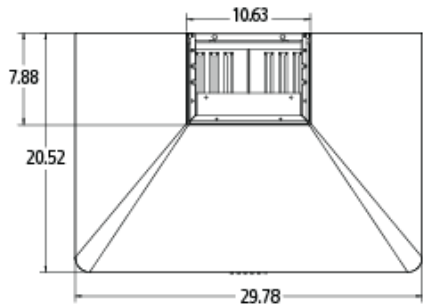

## PROLINE PLJW 129.30 Range Hood Specs

Model: Proline PLJW129.30

Size: 30"

**PLJW 129.30**  
**Wall range hood**  
**30 Inches wide**

**Proprietary and Confidential**

The information contained in this drawing is the sole property of Proline Range Hoods. Any reproduction in part or as a whole without the written permission of Proline Range Hoods is prohibited.

### PRODUCT SPECIFICATIONS

WIDTH	HEIGHT	DEPTH	CFM	SONE	LIGHTS	BLOWER	VENT OUTLET SIZE	CHIMNEY HEIGHT
30"	12.5"	20.5"	900	7.0	2	Single*	6"	15.7" - 31"

- Finish: 430 Stainless Steel
- Venting: Ducted Only
- Filter: Stainless Baffle
- Control Stainless Steel Buttons