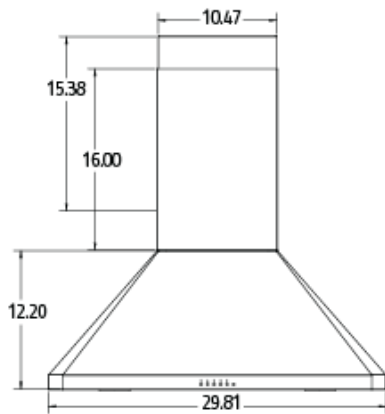

## PROLINE PLJW 129.30 Range Hood Specs

Model: Proline PLJW129.30

Size: 30"

**PLJW 129.30**  
**Wall range hood**  
**30 Inches wide**

**Proprietary and Confidential**

The information contained in this drawing is the sole property of Proline Range Hoods. Any reproduction in part or as a whole without the written permission of Proline Range Hoods is prohibited.

### PRODUCT SPECIFICATIONS

WIDTH	HEIGHT	DEPTH	CFM	SONE	LIGHTS	BLOWER	VENT OUTLET SIZE	CHIMNEY HEIGHT
30"	12.5"	20.5"	900	7.0	2	Single*	6"	15.7" - 31"

- Finish: 430 Stainless Steel
- Venting: Ducted Only
- Filter: Stainless Baffle
- Control Stainless Steel Buttons