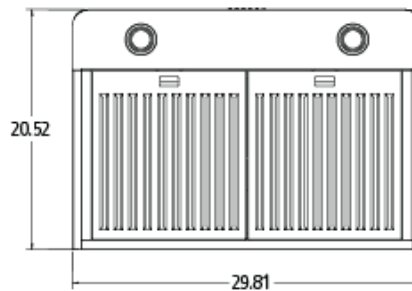

## PROLINE PLJW 129.30 Range Hood Specs

Model: Proline PLJW129.30

Size: 30"

**PLJW 129.30**  
**Wall range hood**  
**30 Inches wide**

**Proprietary and Confidential**

The information contained in this drawing is the sole property of Proline Range Hoods. Any reproduction in part or as a whole without the written permission of Proline Range Hoods is prohibited.

### PRODUCT SPECIFICATIONS

WIDTH	HEIGHT	DEPTH	CFM	SONE	LIGHTS	BLOWER	VENT OUTLET SIZE	CHIMNEY HEIGHT
30"	12.5"	20.5"	900	7.0	2	Single*	6"	15.7" - 31"

- Finish: 430 Stainless Steel
- Venting: Ducted Only
- Filter: Stainless Baffle
- Control Stainless Steel Buttons