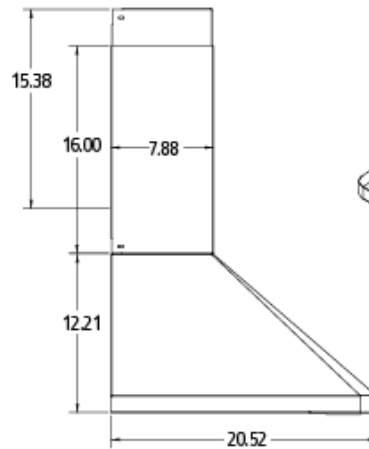

## PROLINE PLJW 129.30 Range Hood Specs

Model: Proline PLJW129.30

Size: 30"

**PLJW 129.30**  
**Wall range hood**  
**30 Inches wide**

**Proprietary and Confidential**

The information contained in this drawing is the sole property of Proline Range Hoods. Any reproduction in part or as a whole without the written permission of Proline Range Hoods is prohibited.

### PRODUCT SPECIFICATIONS

WIDTH	HEIGHT	DEPTH	CFM	SONE	LIGHTS	BLOWER	VENT OUTLET SIZE	CHIMNEY HEIGHT
30"	12.5"	20.5"	900	7.0	2	Single*	6"	15.7" - 31"

- Finish: 430 Stainless Steel
- Venting: Ducted Only
- Filter: Stainless Baffle
- Control Stainless Steel Buttons