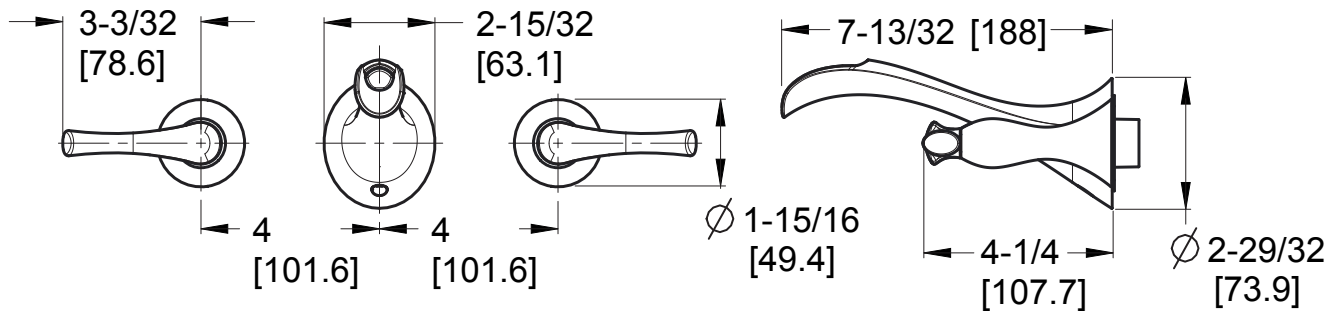

## Specifications

### Features

- 1.2 GPM Flow Rate
- Includes All Metal Pop-Up
- Must Order Valve LOW8-0100 Separately
- Pforever Seal Ceramic Disc Valves
- Pforever Warranty®

- Pforever Seal

## Dimensions

Ø1 Min to Ø1-1/2 Max. Deck Hole Openings