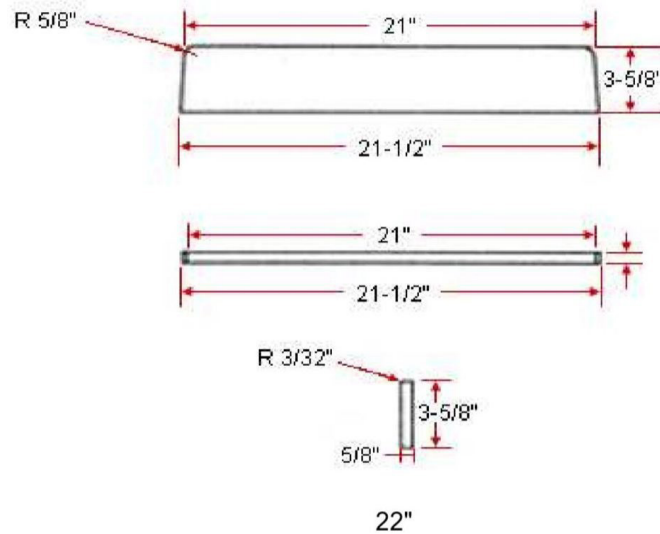

Universal Cultured Marble Side Splash 22"
Solid White

SPECIFICATIONS

MATERIAL:	Cultured Marble
TOOLS NEEDED FOR INSTALLATION:	100% silicone
ASSEMBLED DIMENSIONS:	0.625" H x 21.5" L x
ASSEMBLED WEIGHT:	3.59 lbs.
FAUCET TYPE:	N/A
NUMBER OF MOUNTING HOLES:	N/A
BOWL MATERIAL:	N/A
BACK SPLASH INCLUDED:	No
COLOR:	Solid White
NUMBER OF BOWLS:	N/A
BOWL DIMENSIONS:	N/A
BOWL SHAPE:	N/A
SINK THICKNESS:	0.59"
MOUNTING TYPE:	N/A
OVERFLOW HOLE:	N/A