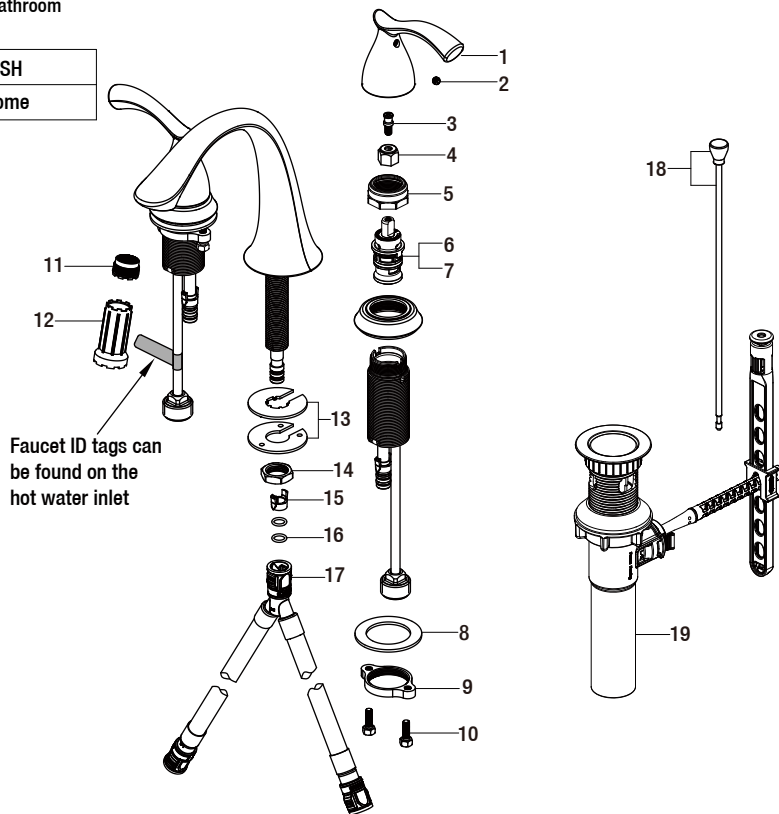

Replacement Parts List

Edgewood 8 in. Widespread 2-Handle High-Arc Bathroom
Faucet in Chrome

MODEL	SKU #	FINISH
HD67392W-6A01	304367704	Chrome

Many replacement parts can be purchased online or at your local store. Please use the table below to identify the part SKU number needed, go to HOMEDEPOT.COM, and check for online and store availability. If you can't find the part you are looking for, please call 1-855-HD-GLACIER.

Part	Description	Part #	Internet SKU #	Store SKU #
1	Handle	RP1314901	206864760	
2	Set screw	RP50002		
3	Connector	RP50003		
4	Inverter	RP64044	206671349	
5	Bonnet	RP70193	206671342	
6	Cartridge (H)	RP20067	301158139	
7	Cartridge (C)	RP20068	301158129	
8	Washer	RP64147		
9	Nut	RP56059		
10	Screw	RP50004		

Part	Description	Part #	Internet SKU #	Store SKU #
11	Aerator	RP30191		
12	Plastic wrench	RP30040		
13	Washer	RP64193		
14	Nut	RP56062		
15	Block	RP70421		
16	O-ring	RP60002		
17	Quick connect assembly	RP70430		
18	Lift rod	RP4023401		
19	ClickInstall™ drain assembly	RP4022801		