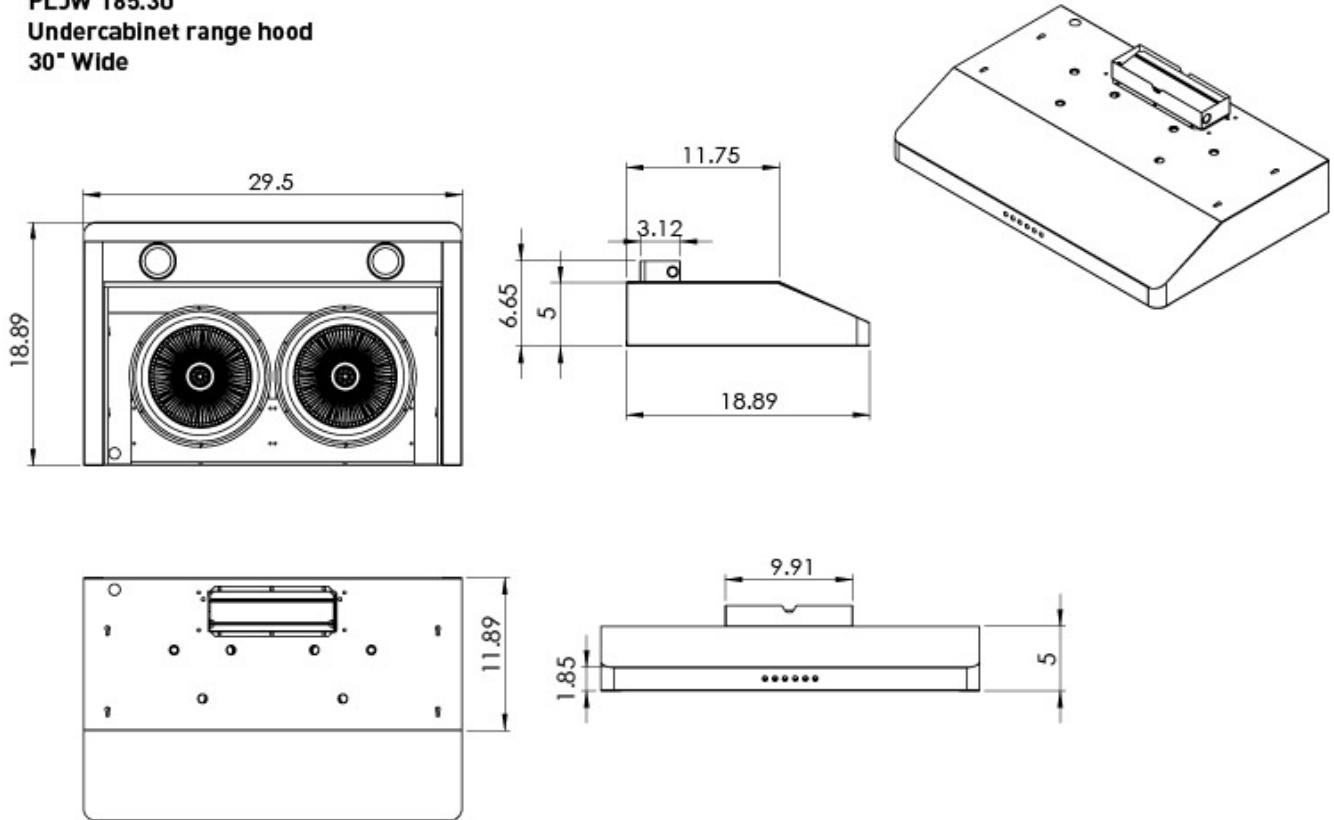

PROLINE PLJW 185 Range Hood Specs

Model: Proline PLJW 185 30" Range Hood

Size: 30"

PLJW 185.30
Undercabinet range hood
30" Wide

Proprietary and Confidential

The information contained in this drawing is the sole property of Proline Range Hoods. Any reproduction in part or as a whole without the written permission of Proline Range Hoods is prohibited.

[Click for larger image](#)

PRODUCT SPECIFICATIONS

WIDTH	HEIGHT	DEPTH	CFM	SONE	LIGHTS	BLOWER	VENTING	DUCT SIZE
30"	5"	18.89"	600	5.0	2	Dual	Top / Back	3.12" (H) 9.91" (W)

- Finish: 430 Stainless Steel
- Venting: Ducted Only
- Filler: Stainless Steel Baffle
- Control Panel: Stainless Touch Buttons
- Power: 110v / 60 Hz
- Lights: LED Lights