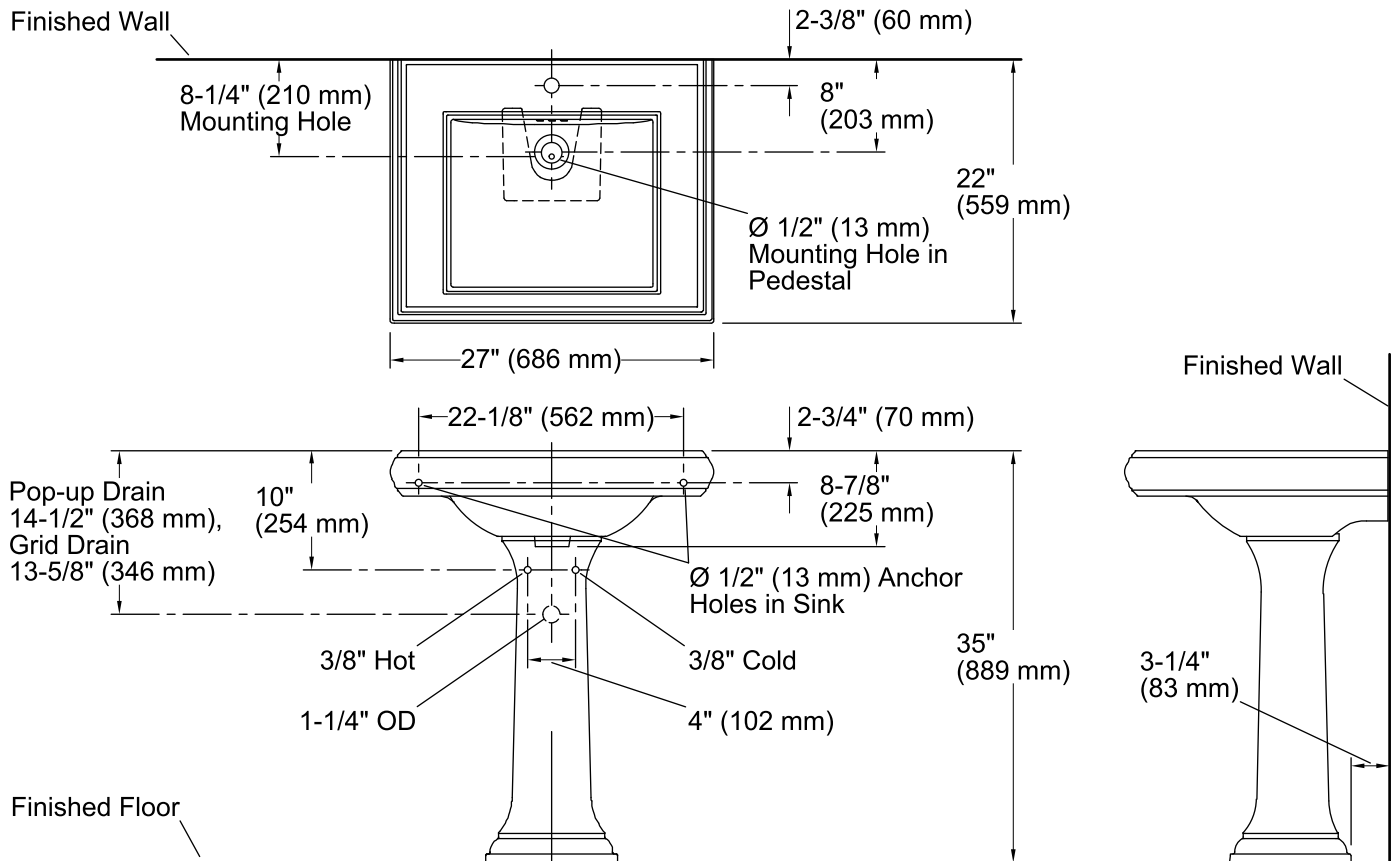

### Features

- Fireclay.
- Pedestal sink.
- Refined rectangular basin.
- Single faucet hole.
- With overflow.
- 27" (686 cm) x 22" (559 mm) x 35" (889 mm)

## Technical Information

All product dimensions are nominal.

Bowl configuration:	Single
Installation:	Pedestal
Bowl area (Only)	Length: 18" (457 mm) Width: 15" (381 mm) Water depth: 5-3/8" (137 mm)
Number of deck holes:	1
Faucet hole(s):	1-3/8" (35 mm)
Drain hole:	1-3/4" (44 mm)