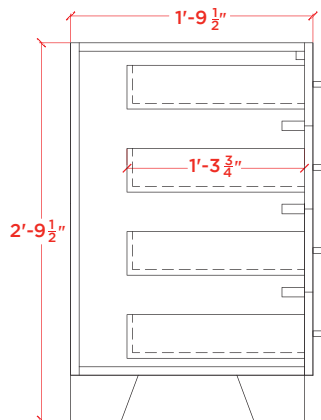

TAYLOR VANITY

Q043S-R-BC

BASE CABINET DIMENSIONS

42" W x 21.5" D x 33.5" H

FEATURES

- Solid wood construction
- Soft closing doors & drawers
- Satin finish hardware

INCLUDED

- Base Cabinet
- Hardware

AVAILABLE COLORS

White Grey Midnight Blue

BASE CABINET FRONT VIEW

BASE CABINET THREE DIMENSIONAL VIEW

BASE CABINET SIDE VIEW

BASE CABINET PLAN VIEW

TAYLOR VANITY

WQ-043SR-REC-CT

COUNTERTOP DIMENSIONS

43" W x 22" D x 1.5" H

FEATURES

- Solid white quartz countertop
- Matching backsplash
- Pre-drilled for 8" spread faucet

INCLUDED

- Countertop
- Backsplash
- Sink

THREE DIMENSIONAL COUNTERTOP VIEW

COUNTERTOP PLAN VIEW