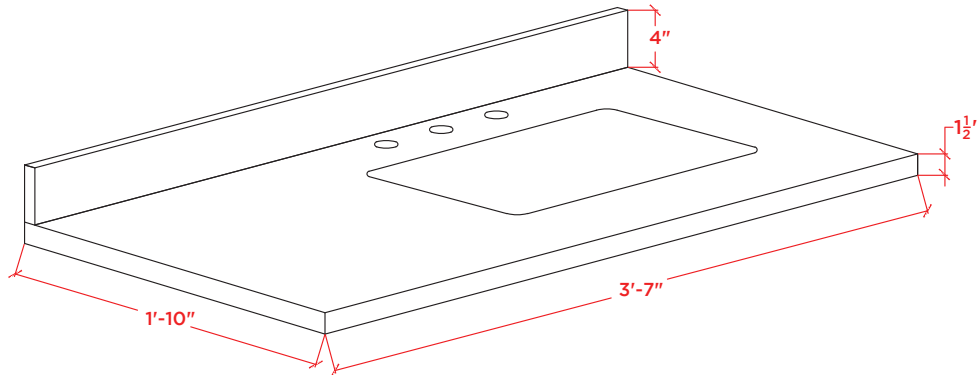

TAYLOR VANITY

Q043S-R-BC

BASE CABINET DIMENSIONS

42" W x 21.5" D x 33.5" H

FEATURES

- Solid wood construction
- Soft closing doors & drawers
- Satin finish hardware

INCLUDED

- Base Cabinet
- Hardware

COUNTERTOP DIMENSIONS

43" W x 22" D x 1.5" H

FEATURES

- Solid white quartz countertop
- Matching backsplash
- Pre-drilled for 8" spread faucet

INCLUDED

- Countertop
- Backsplash
- Sink

THREE DIMENSIONAL COUNTERTOP VIEW

COUNTERTOP PLAN VIEW