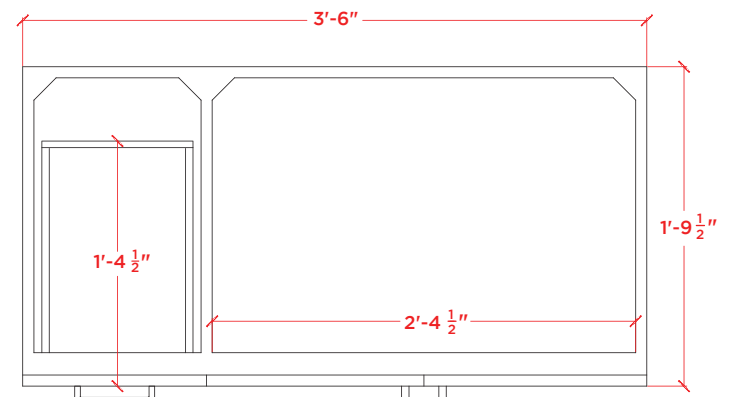

TAYLOR VANITY

Q043S-R-BC

BASE CABINET DIMENSIONS

42" W x 21.5" D x 33.5" H

FEATURES

- Solid wood construction
- Soft closing doors & drawers
- Satin finish hardware

INCLUDED

- Base Cabinet
- Hardware

AVAILABLE COLORS

White Grey Midnight Blue

BASE CABINET FRONT VIEW

BASE CABINET THREE DIMENSIONAL VIEW

BASE CABINET SIDE VIEW

BASE CABINET PLAN VIEW

TAYLOR VANITY

WQ-043SR-REC-CT

COUNTERTOP DIMENSIONS

43" W x 22" D x 1.5" H

FEATURES

- Solid white quartz countertop
- Matching backsplash
- Pre-drilled for 8" spread faucet

INCLUDED

- Countertop
- Backsplash
- Sink

THREE DIMENSIONAL COUNTERTOP VIEW

COUNTERTOP PLAN VIEW