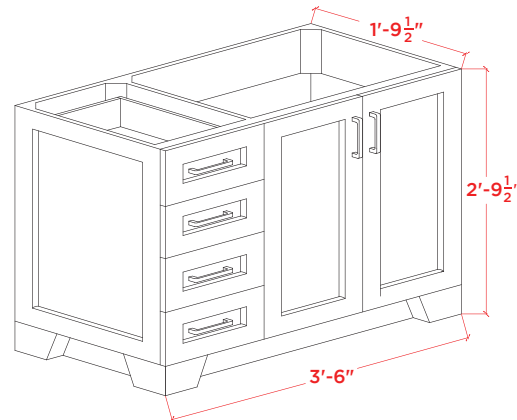

BASE CABINET THREE DIMENSIONAL VIEW

BASE CABINET PLAN VIEW