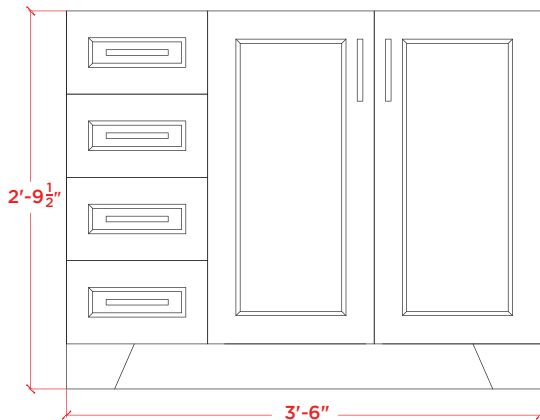

TAYLOR VANITY

Q043S-R-BC

BASE CABINET DIMENSIONS

42" W x 21.5" D x 33.5" H

FEATURES

- Solid wood construction
- Soft closing doors & drawers
- Satin finish hardware

INCLUDED

- Base Cabinet
- Hardware

AVAILABLE COLORS

White Grey Midnight Blue

BASE CABINET FRONT VIEW

BASE CABINET THREE DIMENSIONAL VIEW

BASE CABINET SIDE VIEW

BASE CABINET PLAN VIEW

TAYLOR VANITY

WQ-043SR-REC-CT

COUNTERTOP DIMENSIONS

43" W x 22" D x 1.5" H

FEATURES

- Solid white quartz countertop
- Matching backsplash
- Pre-drilled for 8" spread faucet

INCLUDED

- Countertop
- Backsplash
- Sink

THREE DIMENSIONAL COUNTERTOP VIEW