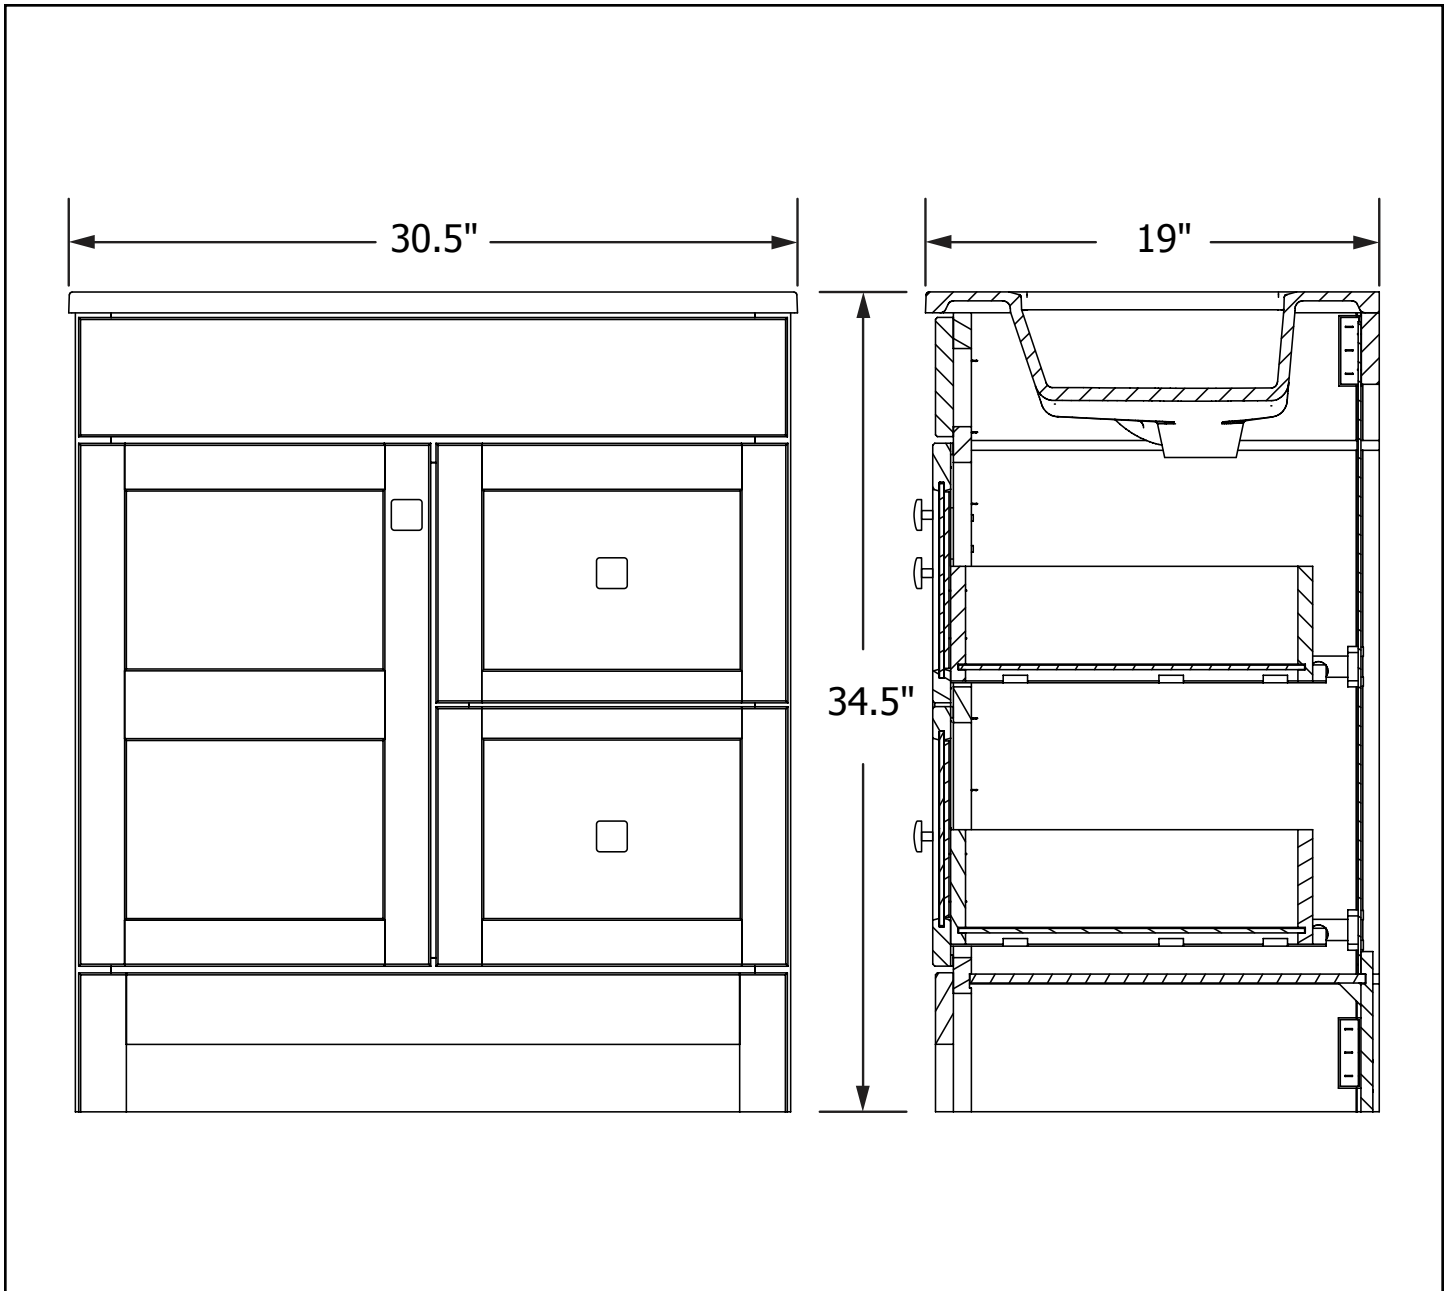

GLACIER BAY®

ARTISAN SERIES - JAVA

30.5" Vanity Cabinet with Top
PPARTJAV30DY

The information contained in this drawing is the sole property of RSI Home Products.
Any reproduction in part or as a whole without the written permission of RSI Home Products is prohibited.