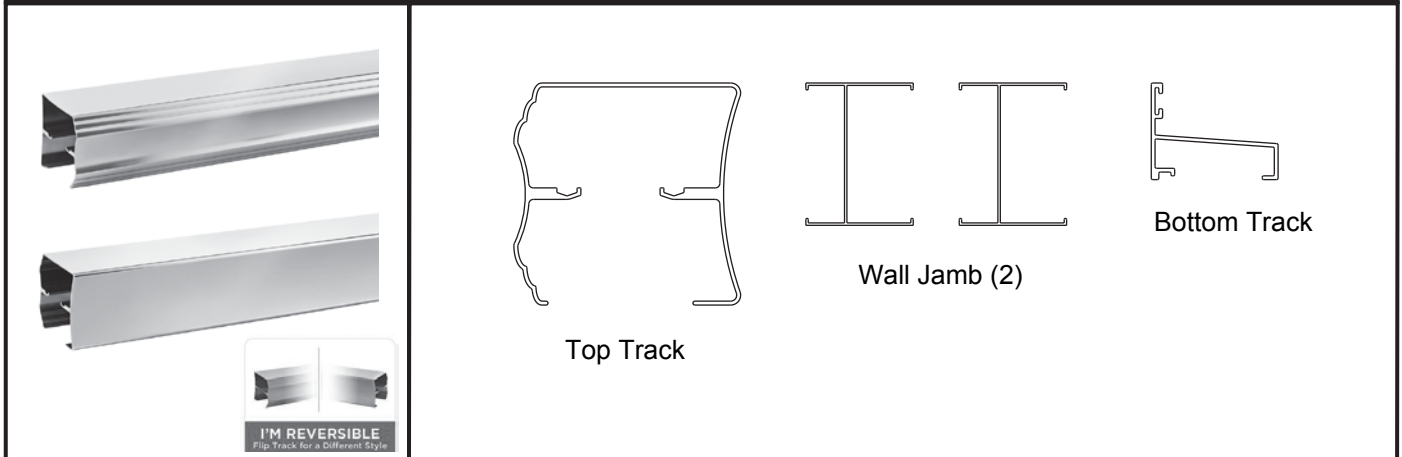

TECHNICAL DATA

Shower Door

SLIDING TRADITIONAL STYLE BATHTUB SHOWER TRACK 60"

**MATERIALS:**

Anodized Aluminum Excursions (Track), Bronze Finish is Powder Coated.

INSTALLATION:

Detailed Instructions and Hardware Included for Easy Installation.

UNIQUE FEATURE:

Reversible Top Track Offers Two Unique Design Options.

Constructed of Corrosion Resistant Anodized Aluminum.

Fits Doors With an Opening min/max of 50-1/8" - 59-3/8" (127cm-151cm), with a 58-1/8" (148cm) Height.

INSTALLATION:

Detailed Instructions and Hardware Included for Easy Installation.

UNIQUE FEATURE:

Spot Guard Easy Clean Coating.

Traditional: Fits Doors with an Opening min/max of 50 1/8" - 59 3/8" (127cm-151cm), with a Height of 58 1/8" (148cm)

Contemporary: Fits Doors with an Opening min/max of 50 1/8" - 58 1/2" (127cm-149cm), with a Height of 58 3/4" (149cm)

WARRANTY:

5 Year Limited Warranty.

see what Delta can do™

TECHNICAL DATA

Shower Door

MANDARA HANDLE