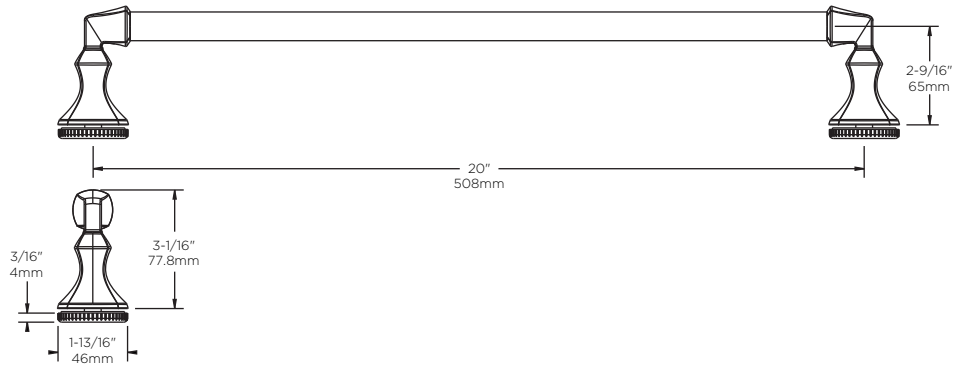

UNIQUE FEATURE:

Reversible Top Track Offers Two Unique Design Options.

Constructed of Corrosion Resistant Anodized Aluminum.

Fits Doors With an Opening min/max of 50-1/8" - 59-3/8" (127cm-151cm), with a 58-1/8" (148cm) Height.

INSTALLATION:

Detailed Instructions and Hardware Included for Easy Installation.

UNIQUE FEATURE:

Spot Guard Easy Clean Coating.

Traditional: Fits Doors with an Opening min/max of 50 1/8" - 59 3/8" (127cm-151cm), with a Height of 58 1/8" (148cm)

Contemporary: Fits Doors with an Opening min/max of 50 1/8" - 58 1/2" (127cm-149cm), with a Height of 58 3/4" (149cm)

WARRANTY:

5 Year Limited Warranty.

see what Delta can do™

TECHNICAL DATA

Shower Door

MANDARA HANDLE

- MATERIALS:** Zinc Posts for all, Aluminum Bar: Brushed Nickel, Oil Rubbed Bronze, and Polished Brass. Stainless Steel Bar: Polished Chrome.
- INSTALLATION:** Detailed Instructions and Hardware Included for Easy Installation.
- UNIQUE FEATURE:** Coordinates with Delta® Faucets and Bath Hardware. Compatible with All Delta® Sliding Bathtub or Shower Doors.
- WARRANTY:** 5 Year Limited Warranty.