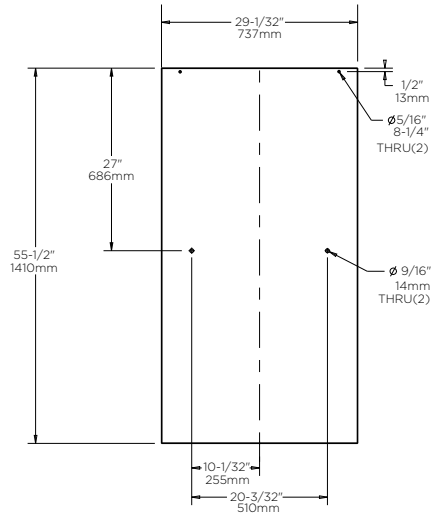

UNIQUE FEATURE:

Reversible Top Track Offers Two Unique Design Options.

Constructed of Corrosion Resistant Anodized Aluminum.

Fits Doors With an Opening min/max of 50-1/8" - 59-3/8" (127cm-151cm), with a 58-1/8" (148cm) Height.

WARRANTY:

5 Year Limited Warranty.

see what Delta can do™

TECHNICAL DATA

Shower Door

SLIDING BATHUB 60" GLASS PANEL

MATERIALS:

1/4" (6mm) Tempered Glass Panel.

INSTALLATION:

Detailed Instructions and Hardware Included for Easy Installation.

UNIQUE FEATURE:

Spot Guard Easy Clean Coating.

Traditional: Fits Doors with an Opening min/max of 50 1/8" - 59 3/8" (127cm-151cm), with a Height of 58 1/8" (148cm)

Contemporary: Fits Doors with an Opening min/max of 50 1/8" - 58 1/2" (127cm-149cm), with a Height of 58 3/4" (149cm)

WARRANTY:

5 Year Limited Warranty.

see what Delta can do™

TECHNICAL DATA

Shower Door

MANDARA HANDLE