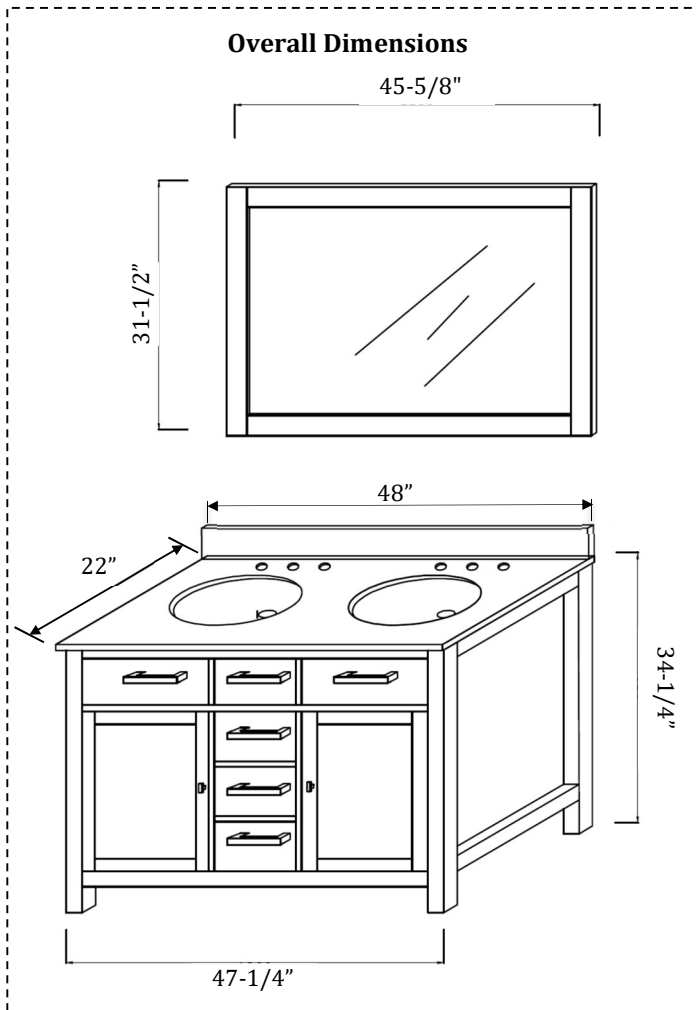

San Clemente 48" Vanity set w/Mirror

FEATURES

- Beautiful transitional styling and a practical floor standing design will complement any bathroom
- Solid wood construction that is engineered to prevent warping and made to last for years worry free.
- Matching mirror with solid wood frame is an added touch that will bring elegance to the bathroom.
- Easy to clean grey veined Carrara marble countertop comes pre-assembled and a matching marble backsplash is also included.
- Pre-drilled holes in countertop for 8-in widespread faucet make installation quick and easy.
- Generous storage (2-doors, 3-drawers), gives the space needed to keep the bathroom organized
- Concealed slides and hinges with soft-closing cabinet doors and drawers give this vanity luxury custom made qualities.
- Pre-assembled oval under-mount ceramic basin adds a dramatic, modern design element.
- Double basins for added flexibility and convenience.
- Designer brushed nickel pulls and knobs give the vanity a luxury design and great functionality.
- Adjustable shelf heights to accommodate different drainage and storage needs
- Backer board with pre-cut hole for easy installation and access to all plumbing needs.
- Does not include faucet, drain assembly, or P-trap

AVAILABLE COLOR/FINISH

White, Espresso, Grey

SET INCLUDES

Framed Mirror, Marble Backsplash, Main Cabinet, Marble Countertop, Under-mount Ceramic Basin

WEIGHT (NET)

Mirror: 27 lb

Main Cabinet w/Countertop: 197 lb

Backsplash: 16 lb

WARRANTY

Limited 2-year, please see full warranty for details

MAJOR DIMENSIONS:

NOTE:

- **innoci usa** vanities are hand-crafted and may vary with minor manufacturing tolerance.
- Natural stone may vary with natural veining, crystallization and lining.