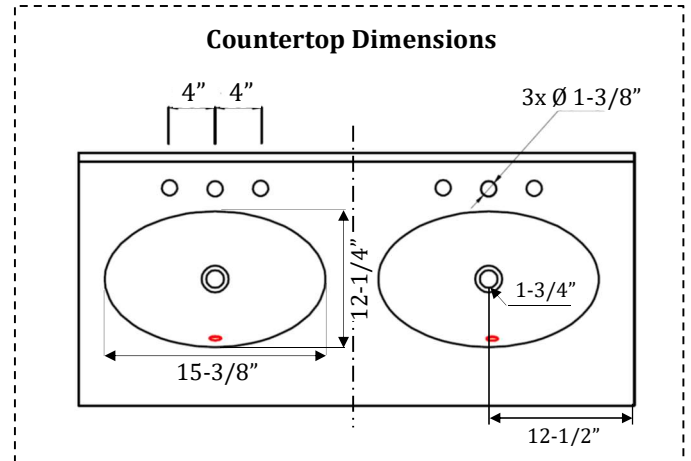

MAJOR DIMENSIONS:

NOTE:

- **innoci usa** vanities are hand-crafted and may vary with minor manufacturing tolerance.
- Natural stone may vary with natural veining, crystallization and lining.