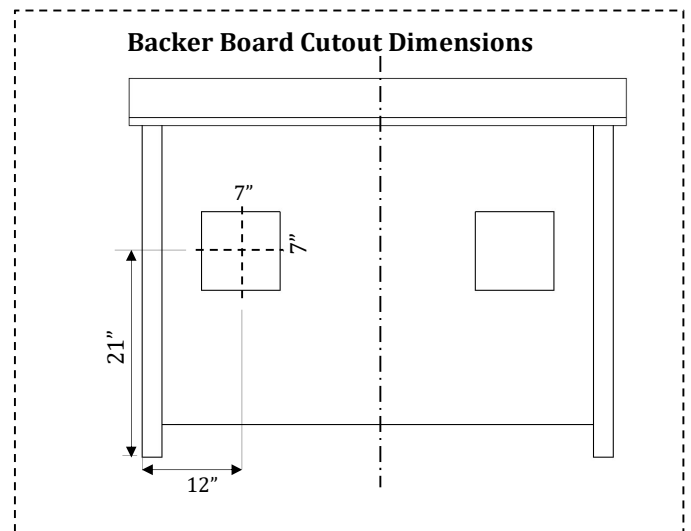

MAJOR DIMENSIONS:

NOTE:

- **innoci usa** vanities are hand-crafted and may vary with minor manufacturing tolerance.
- Natural stone may vary with natural veining, crystallization and lining.