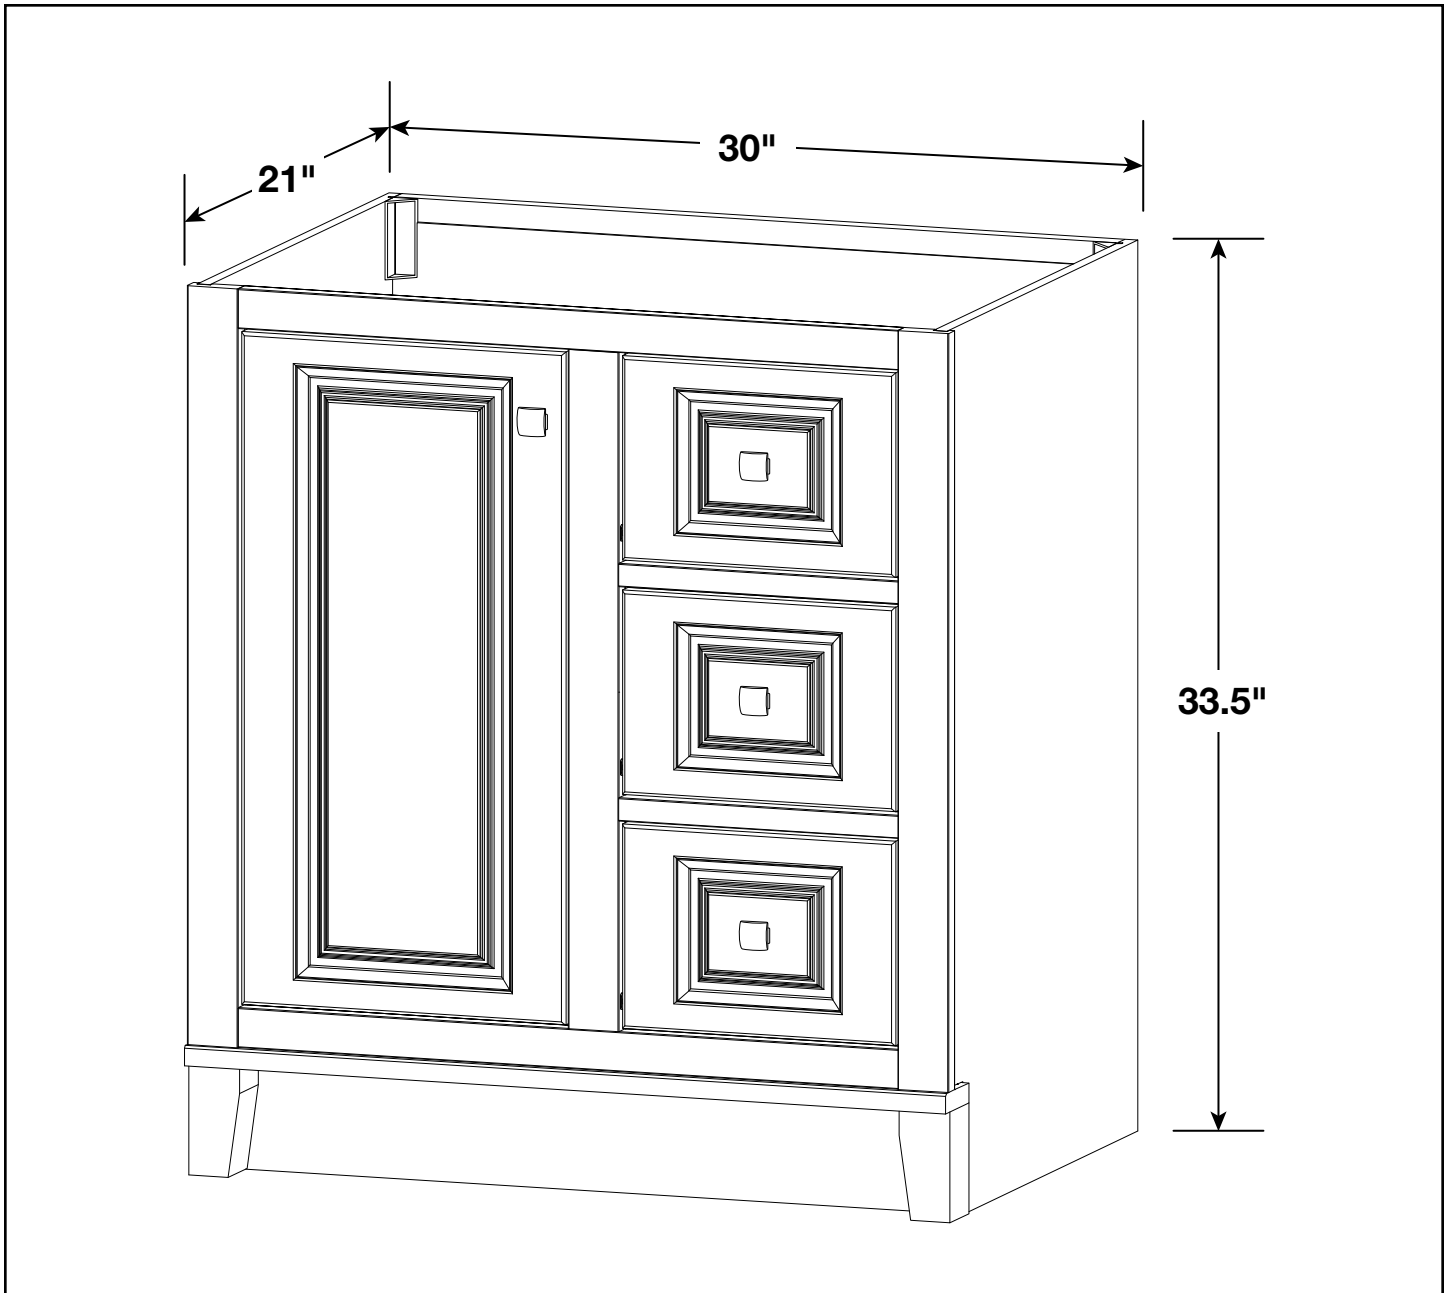

GLACIER BAY®

KINGHURST SERIES - WHITE

30" Vanity Cabinet

KHWHT30D

The information contained in this drawing is the sole property of RSI Home Products. Any reproduction in part or as a whole without the written permission of RSI Home Products is prohibited.