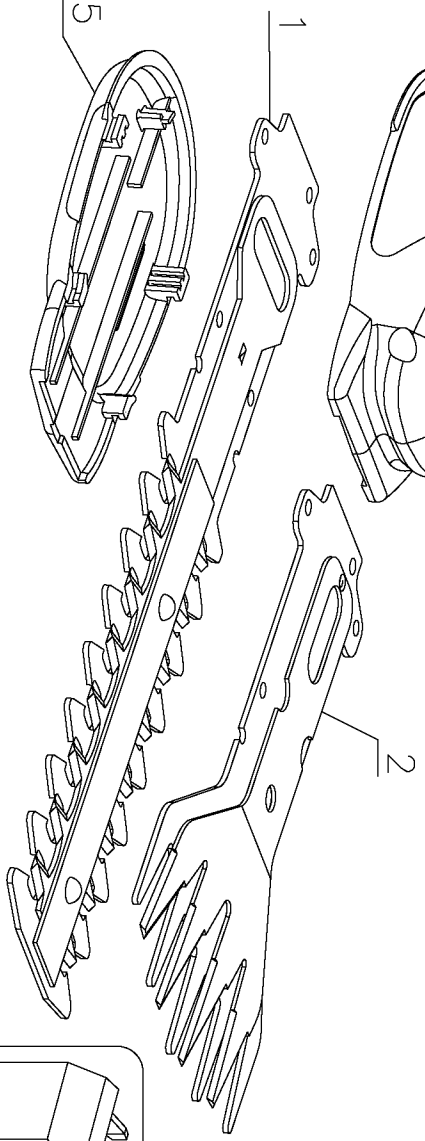

800

5

1

2

871

Parts List for GSL35 Type 1

Item Number	Part Number	Description	Qty Required
1	000000-00	No Longer Available	1
1	90588614-02	COMP. TRIMMER BLADE	1
2	000000-00	No Longer Available	1
2	90590580-02	BLADE	1
5	90548198	BLADE COVER HSG	1
800	90554972	GREASE TUBE	1
871	90593303	CHARGER	1