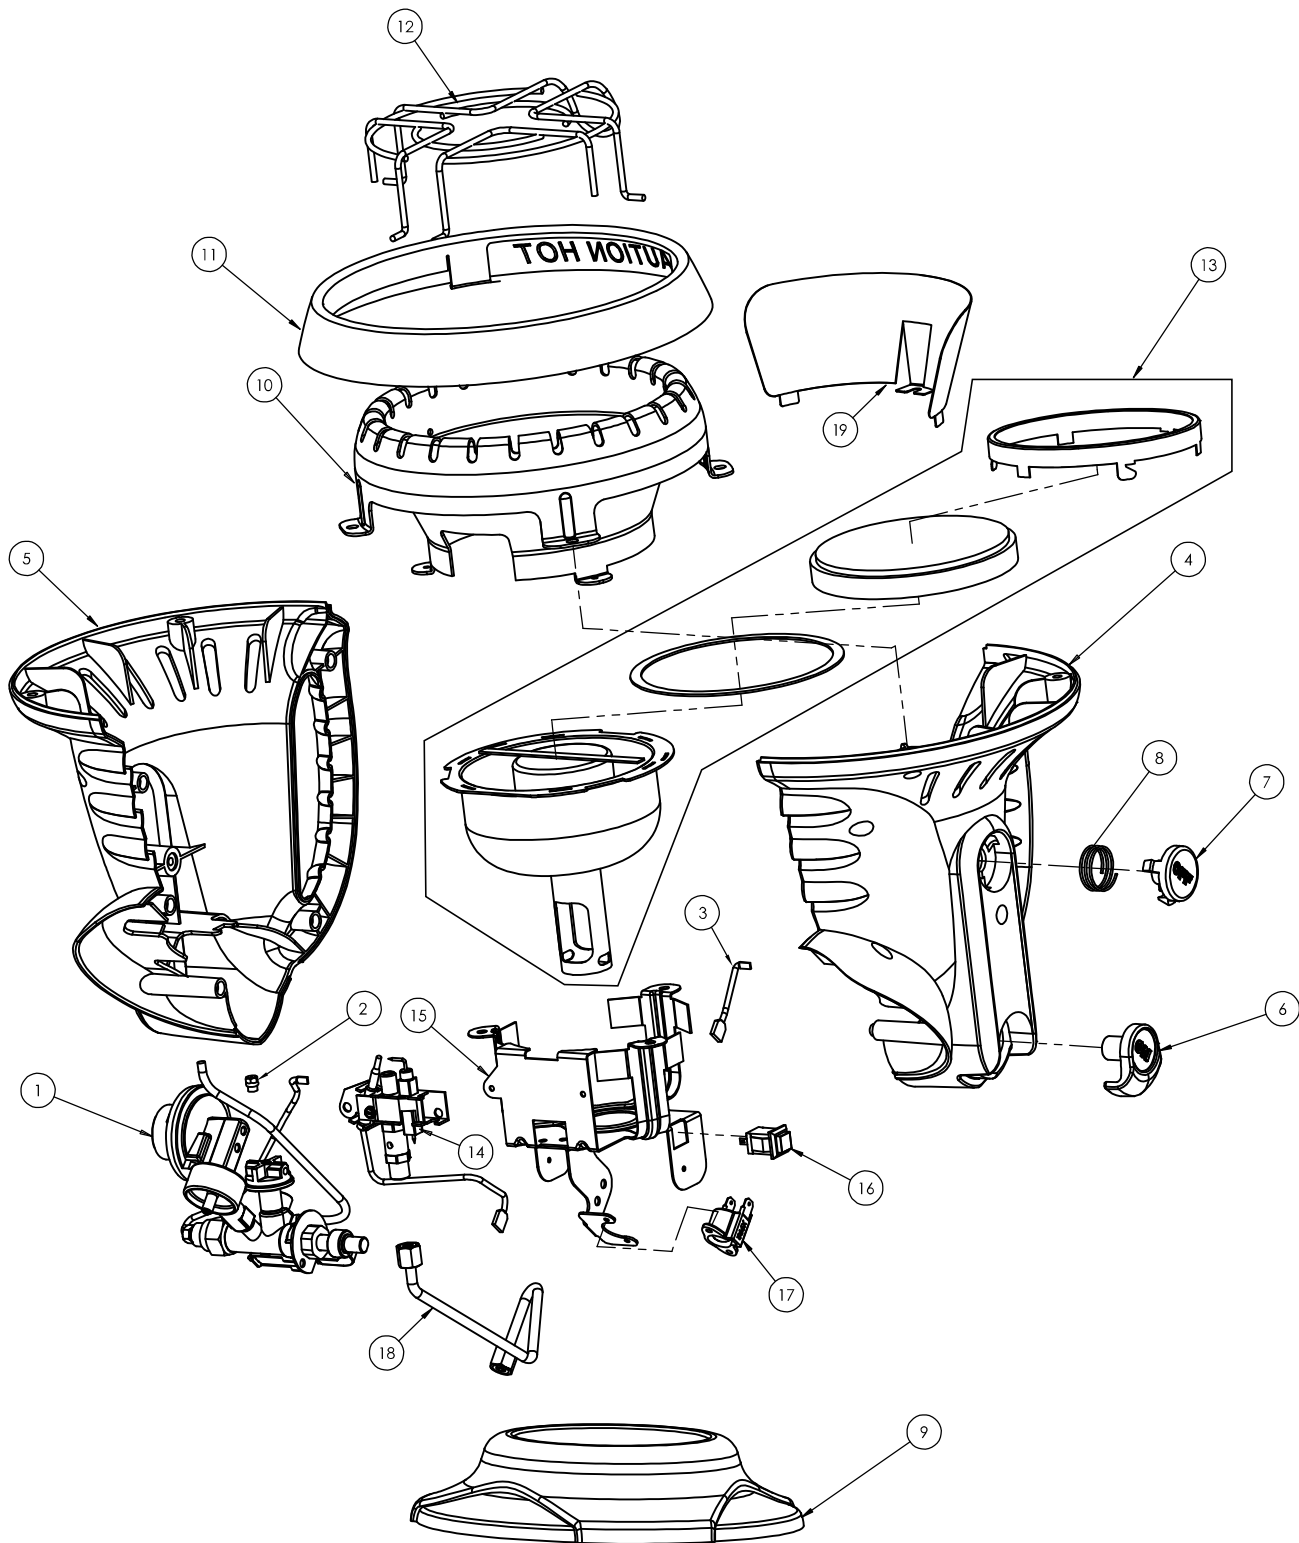

Mr. Heater MH4B

PARTS LIST:
SEE BACK PAGE FOR PARTS ORDERING INFORMATION

ITEM NO.	PART NUMBER	DESCRIPTION	
1	15161	Regulator/Valve Assembly	1
2	15151	Orifice	1
3	15163	Off Button Wire	1
4	15126	Left Housing	1
5	15128	Right Service Housing	1
6	15122	On Button	1
7	15123	Off Button	1
8	15165	Off Button Spring	1
9	15124	Tank Base	1
10	15157	Reflector Panel	1
11	15158	Reflector Ring	1
12	15162	Wire Guard	1
13	15138	Burner Assembly	1
14	15155	ODS/Pilot Assembly	1
15	15153	Burner Bracket	1
16	15145	Off Switch	1
17	73403	Tipover Switch	1
18	15148	Pilot Fuel Line	1
19	15154	Heat Shield	1

NOTES:

Mr. Heater MH4B