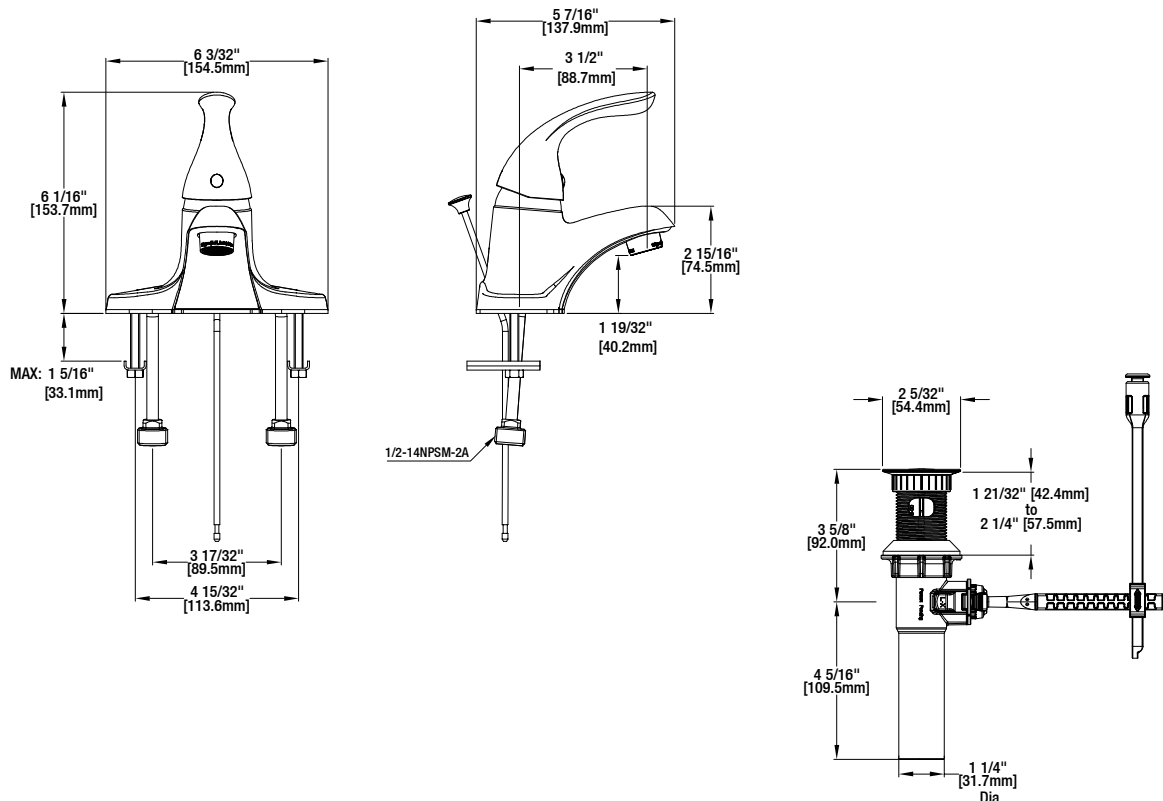

4 in. Centerset 1-Handle Bathroom Faucet

MODEL	SKU #	FINISH
HD65480W-6101	304367440	Chrome
HD65480W-6104	304367466	Brushed Nickel

FEATURES

- Requires 3-Hole Sink with 4" On-Center
- 1/2" IPS Connections
- Max Flow Rate: 1.2 gpm (4.5 L/min) at 60 psi
- Max Countertop Thickness: 1 5/16"
- Spout Reach: 3 1/3"
- Spout Height: 2 15/16"
- Ceramic Cartridge
- With ClickInstall™ Drain Assembly

INSTALLATION DIMENSIONS

Glacier Bay reserves the right to make changes in specifications and materials and to change and discontinue models, both without notice or obligation. Dimensions are for reference only.